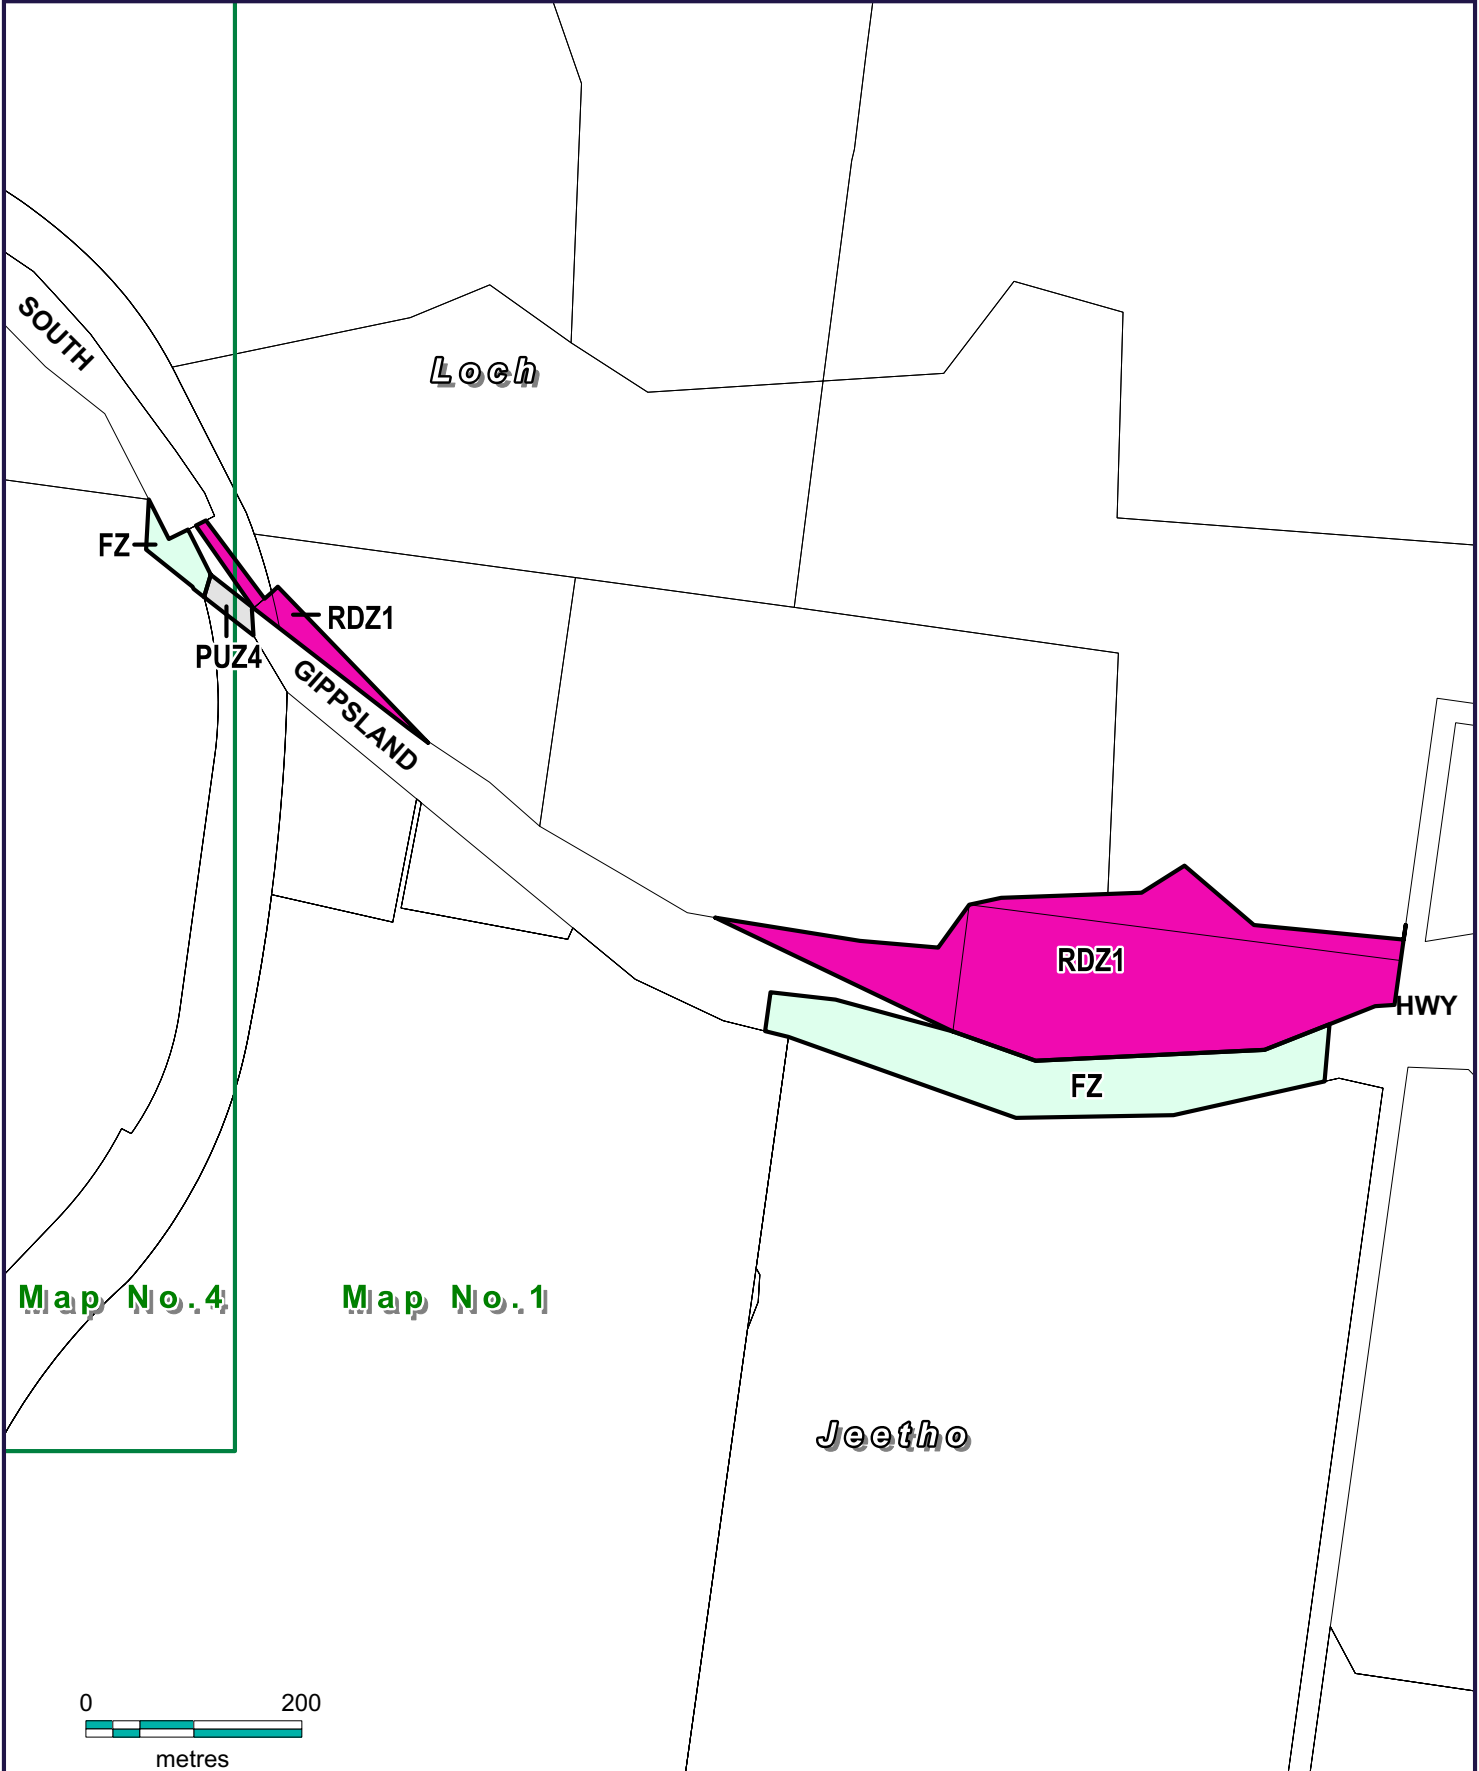

LEGEND

- **RDZ1** Road Zone - Category 1
- **FZ** Farming Zone
- **PUZ4** Public Use Zone 4 - Transport

Part of Planning Scheme Maps 1 & 4

AMENDMENT C100