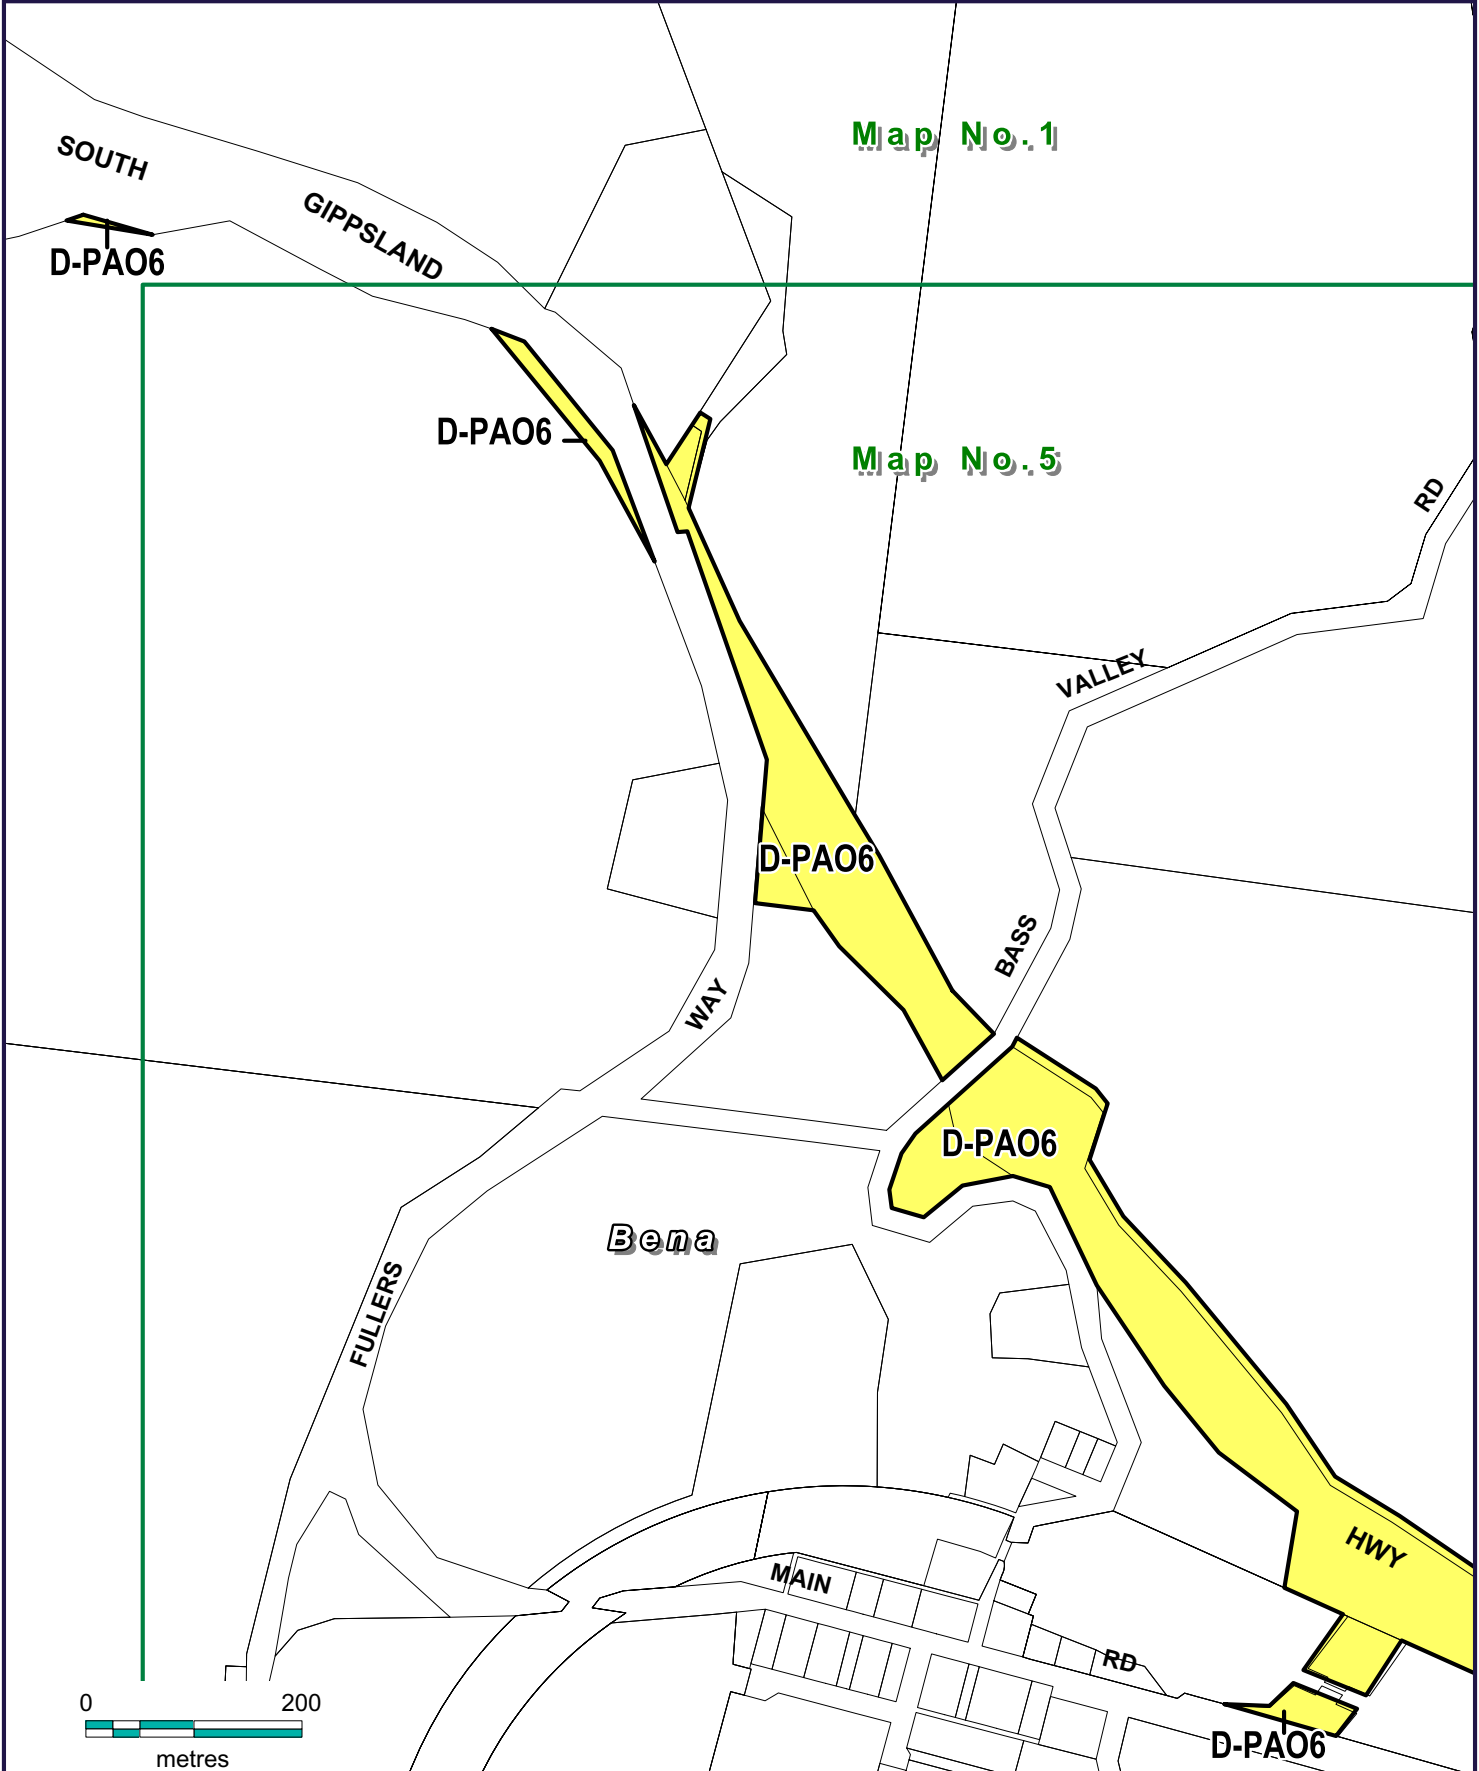

LEGEND

D-PAO6

Area to be deleted from a Public Acquisition Overlay 5 - VicRoads for proposed improvements to and deviation of the South Gippsland Highway between Jeetho Road and the Korumburra - Bena Road, Bena

Part of Planning Scheme Maps 1 & 5PAO

AMENDMENT C100