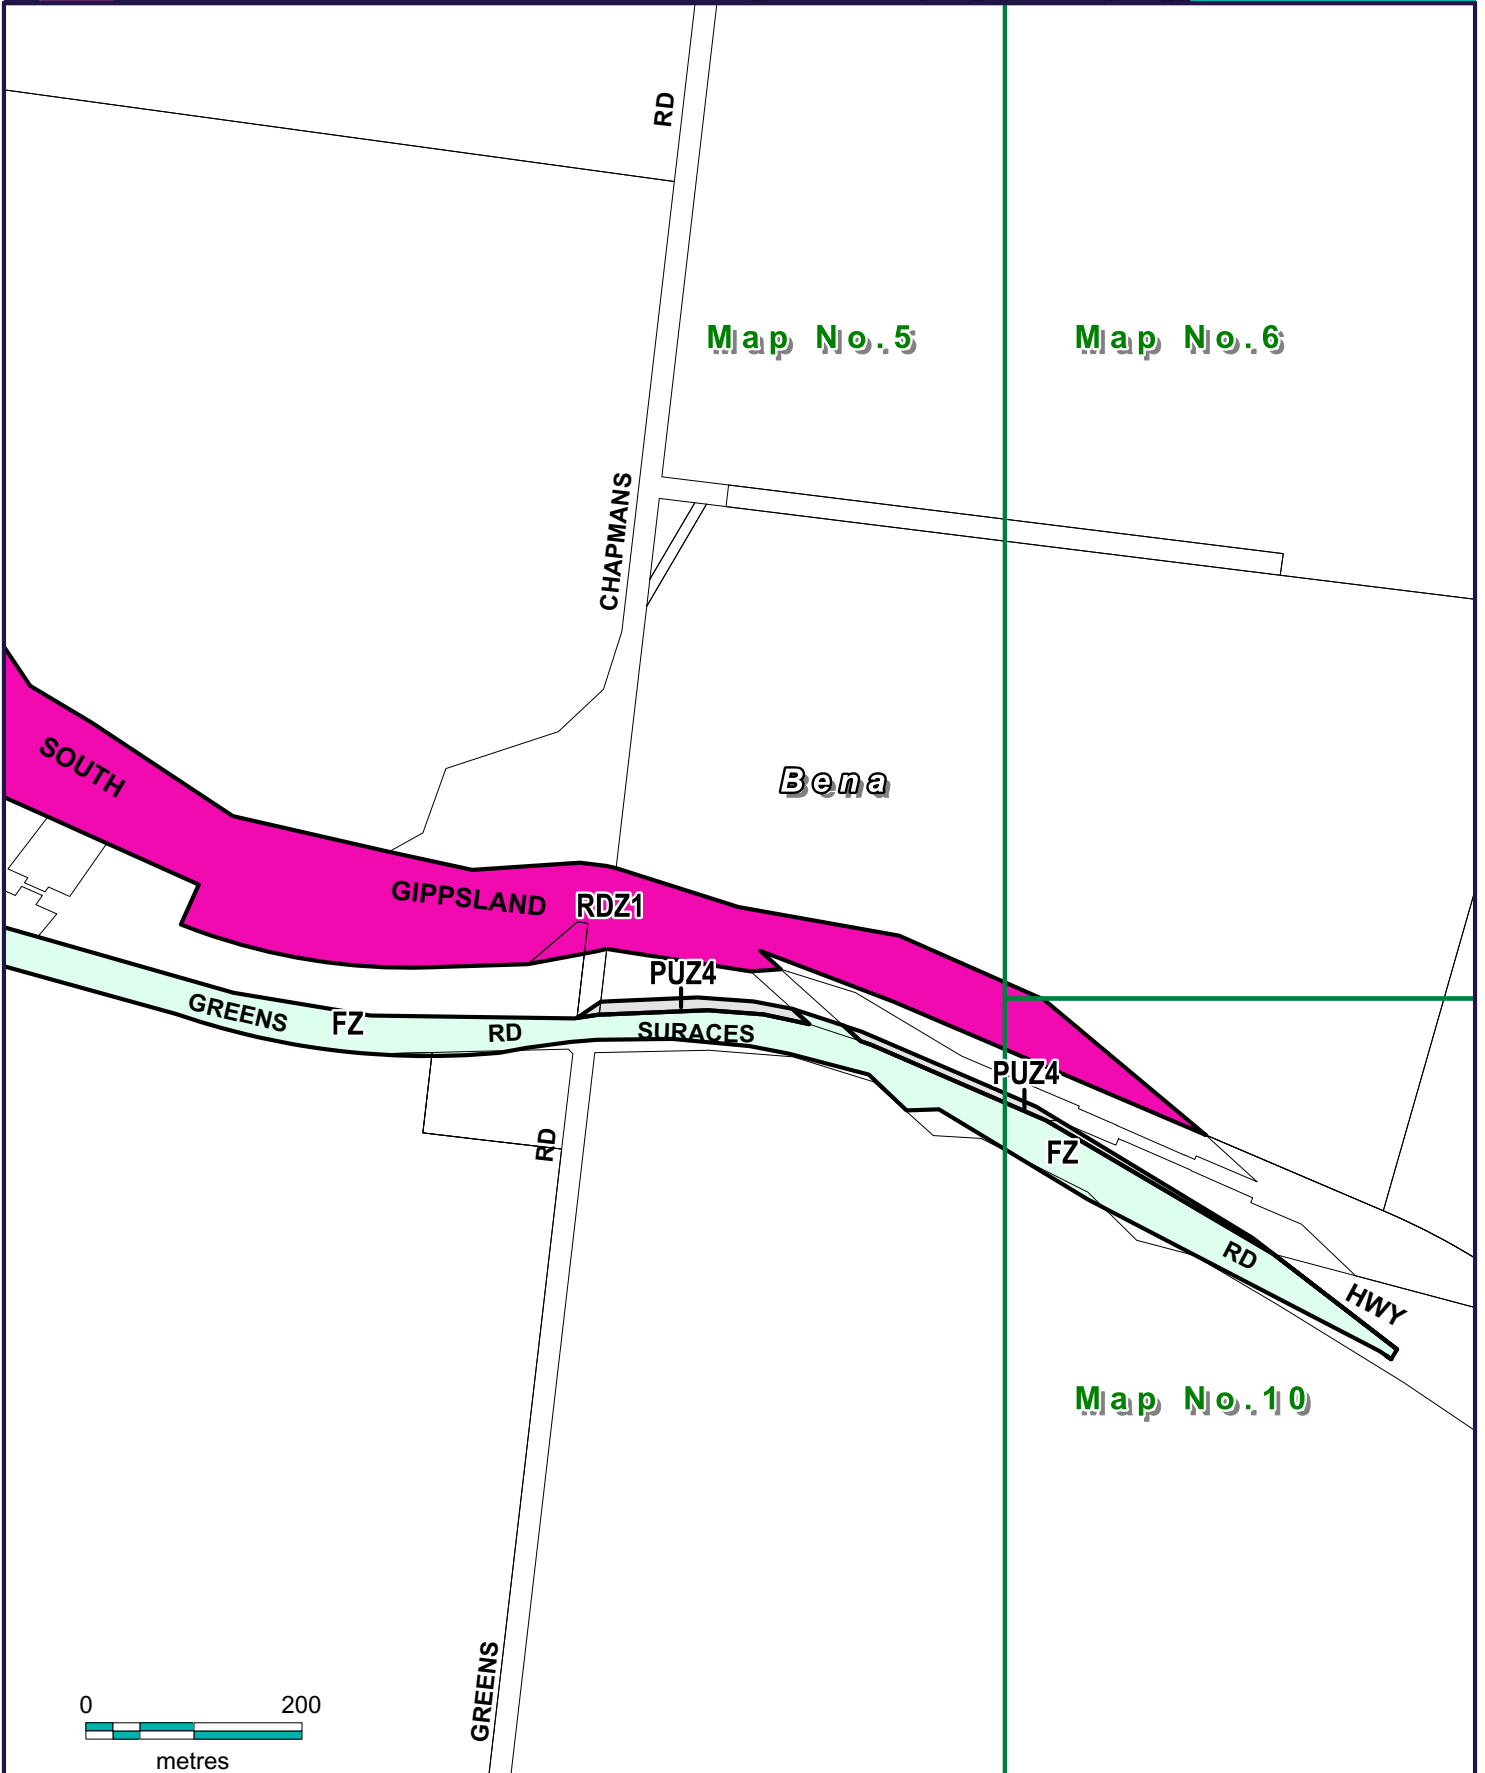

Part of Planning Scheme Maps 5, 6 & 10

LEGEND

- **RDZ1** Road Zone - Category 1
- **FZ** Farming Zone
- **PUZ4** Public Use Zone 4 - Transport

AMENDMENT C100