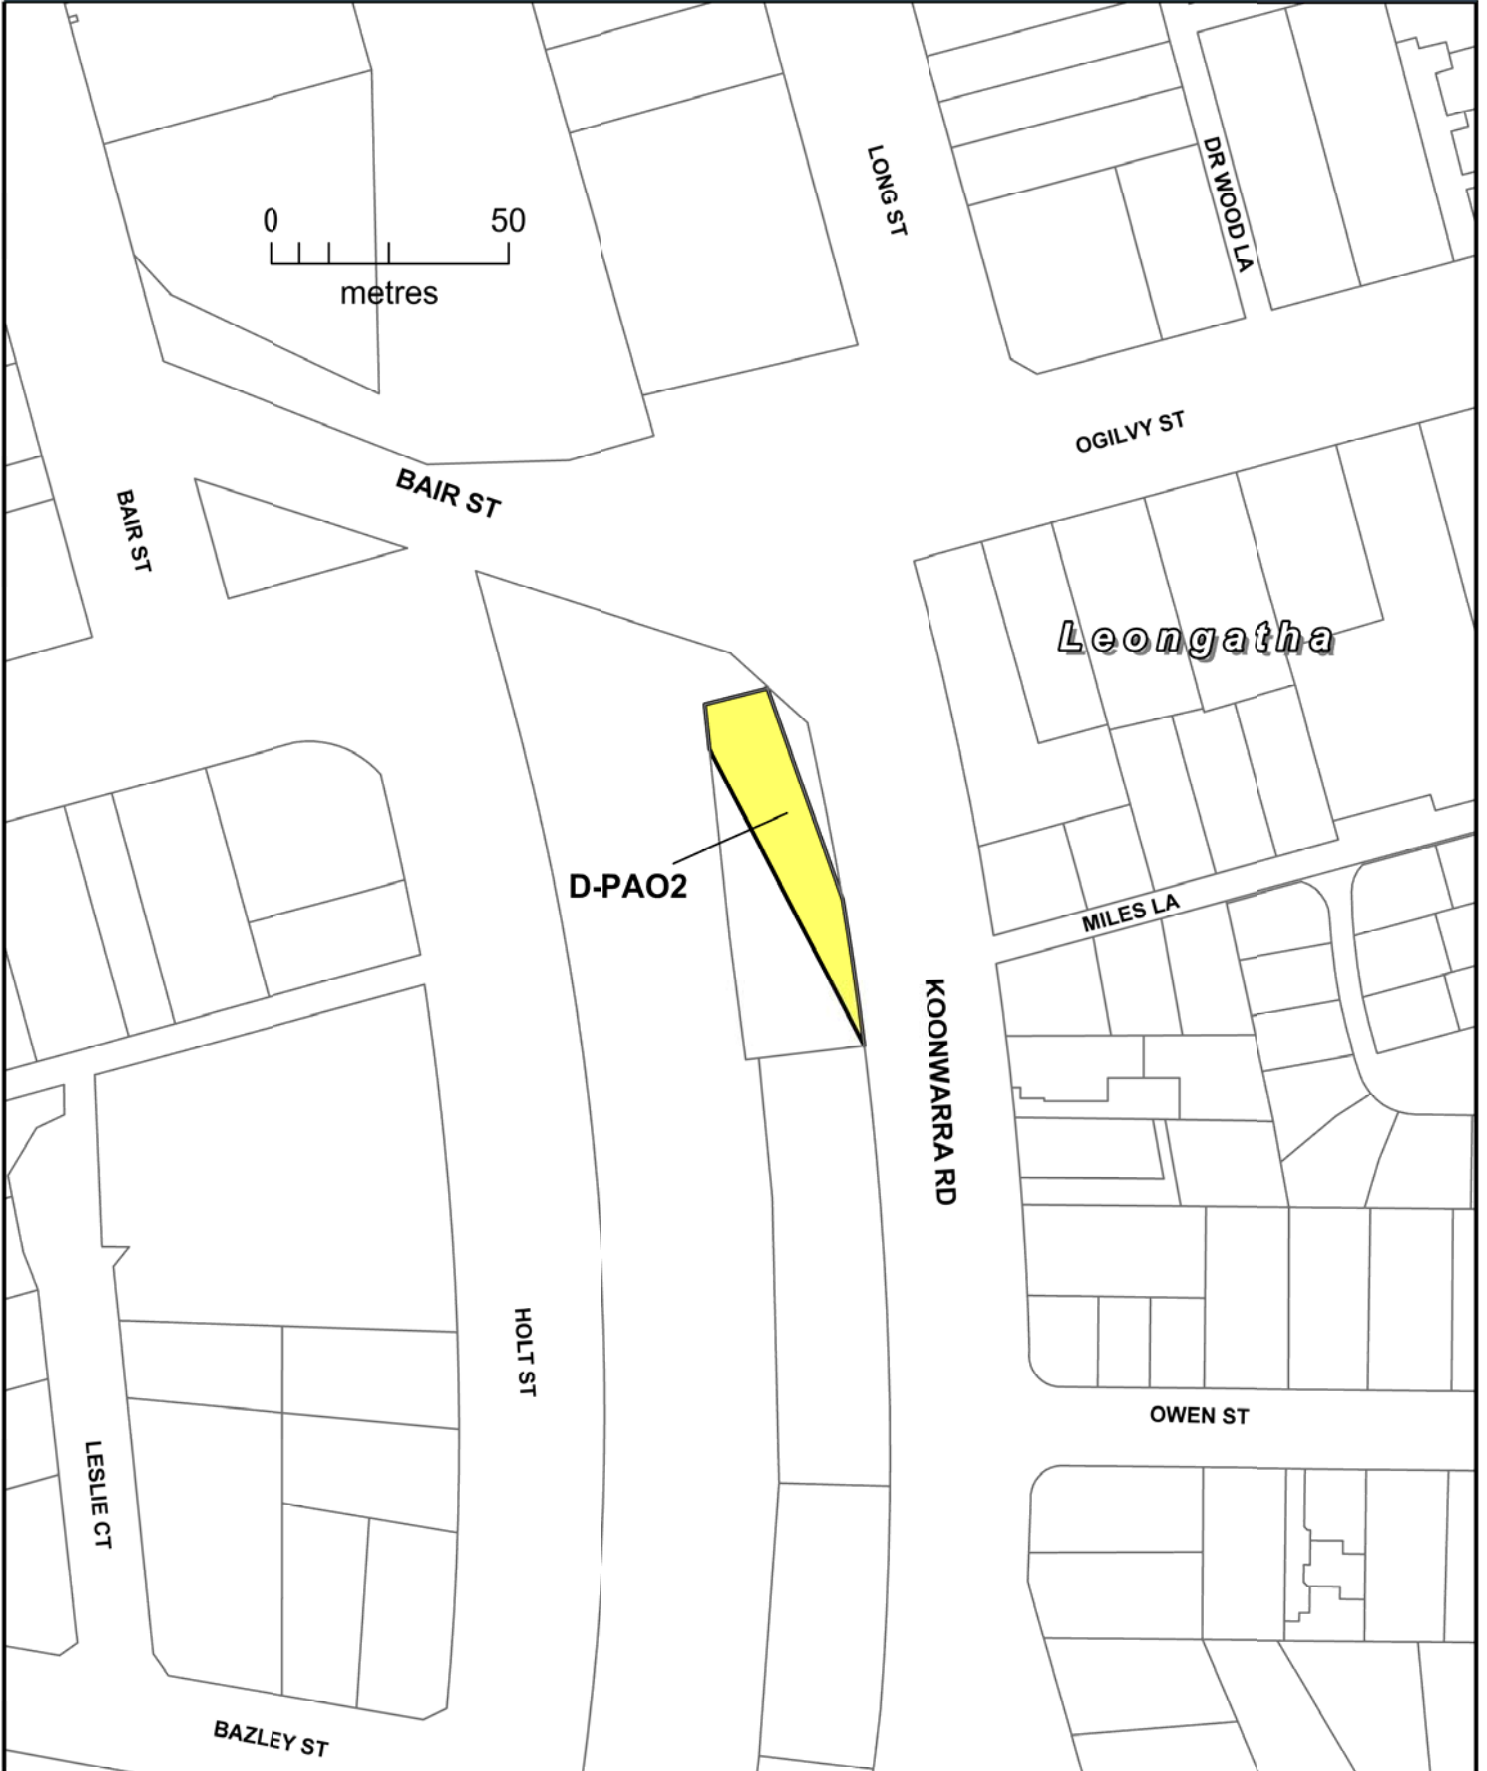

Part of Planning Scheme Map 18HO

AMENDMENT C100

SOUTH GIPPSLAND PLANNING SCHEME

LEGEND

Part of Planning Scheme Map 14PAO

D-PAO AREA TO BE DELETED FROM A PUBLIC ACQUISITION OVERLAY

AMENDMENT C100

SOUTH GIPPSLAND PLANNING SCHEME