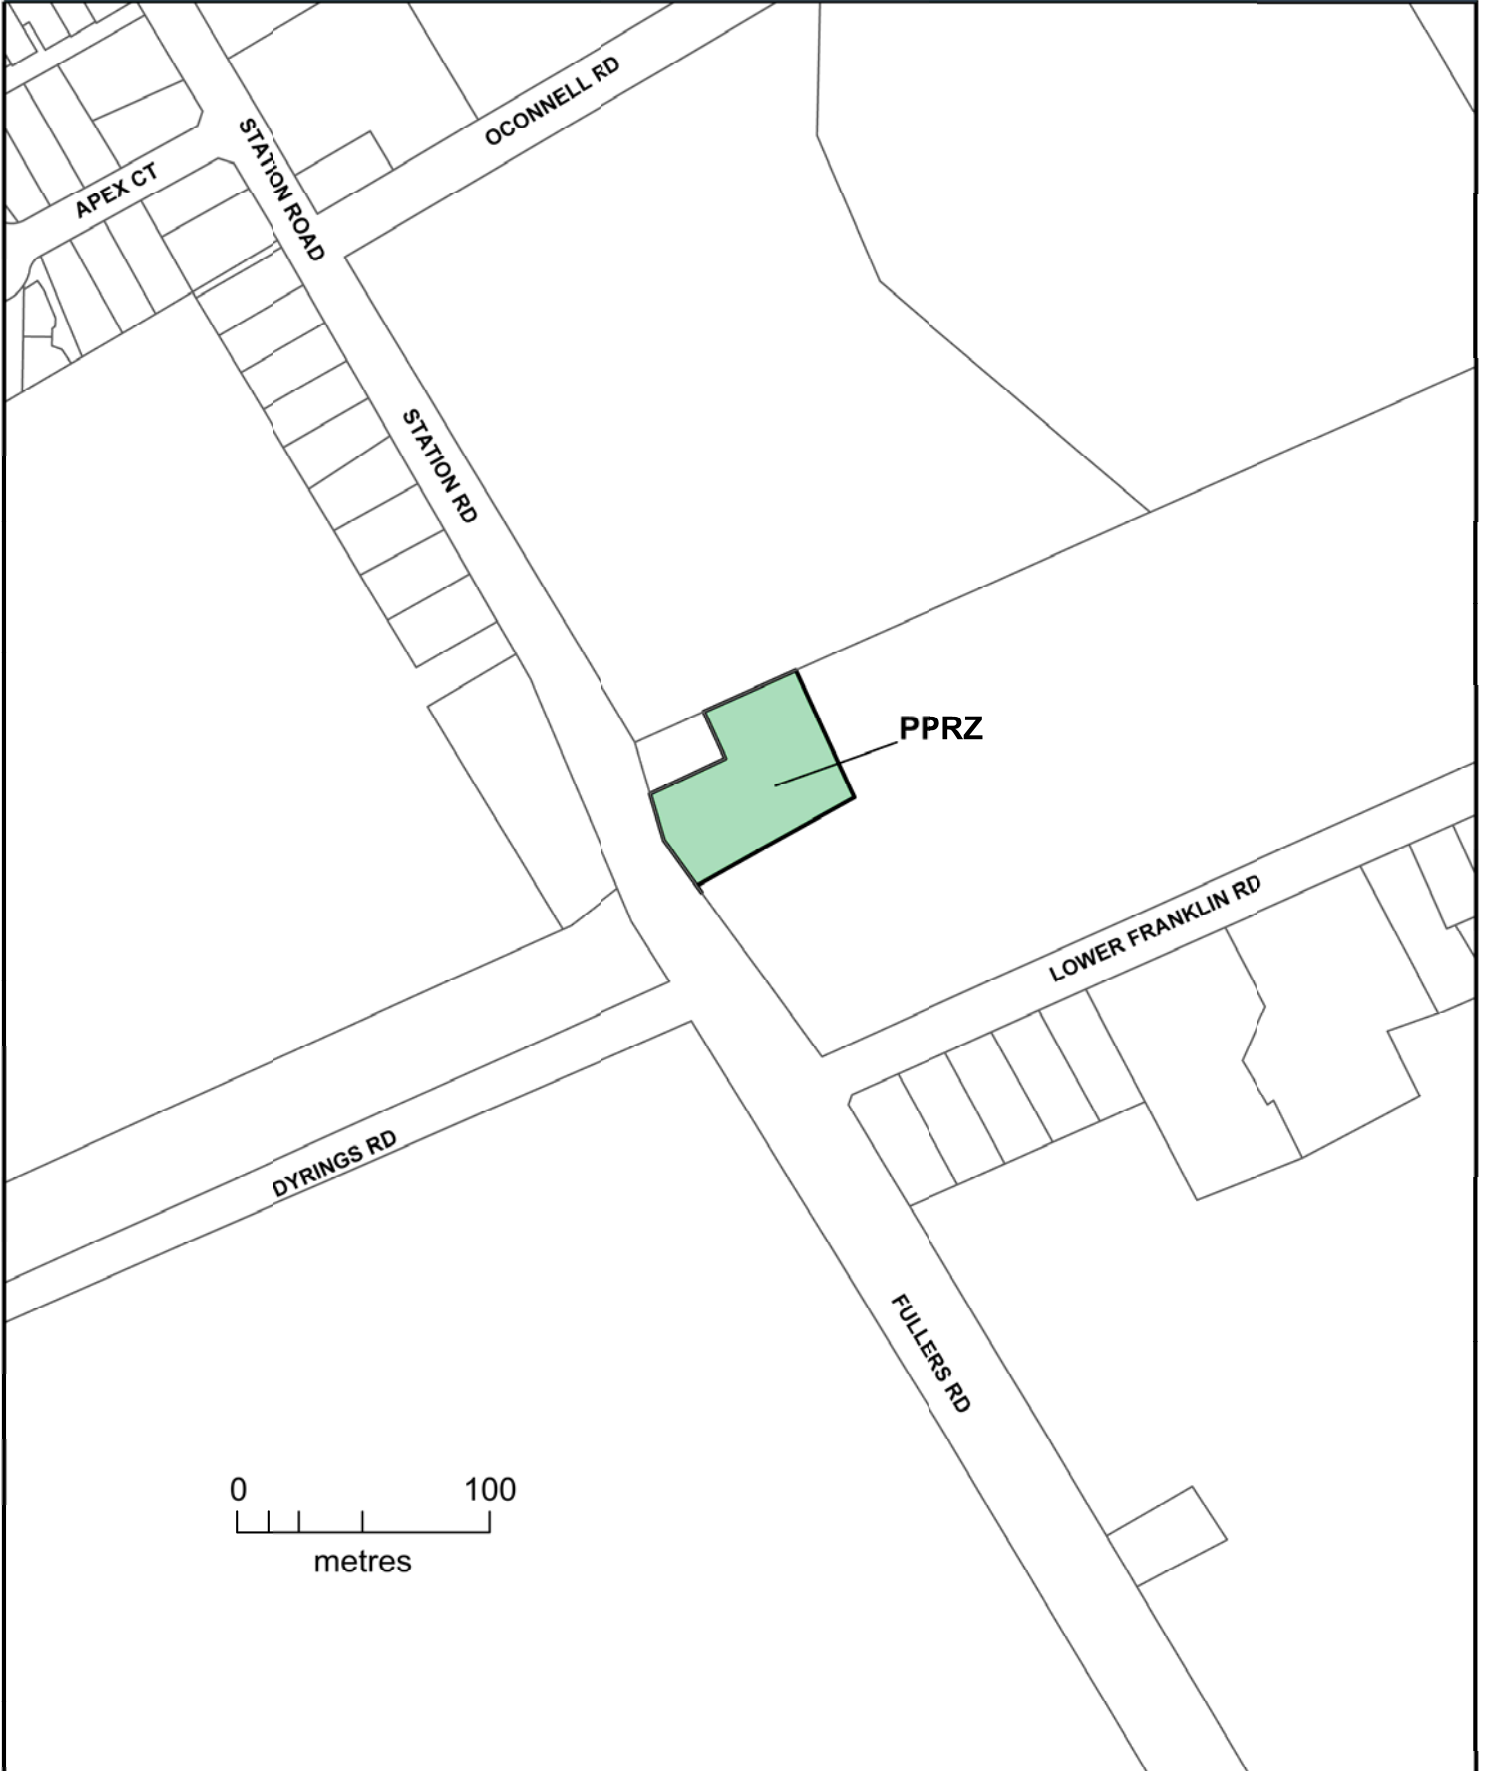

SOUTH GIPPSLAND PLANNING SCHEME

LEGEND

Part of Planning Scheme Map 29

PPRZ PUBLIC PARK AND RECREATION ZONE

AMENDMENT C100