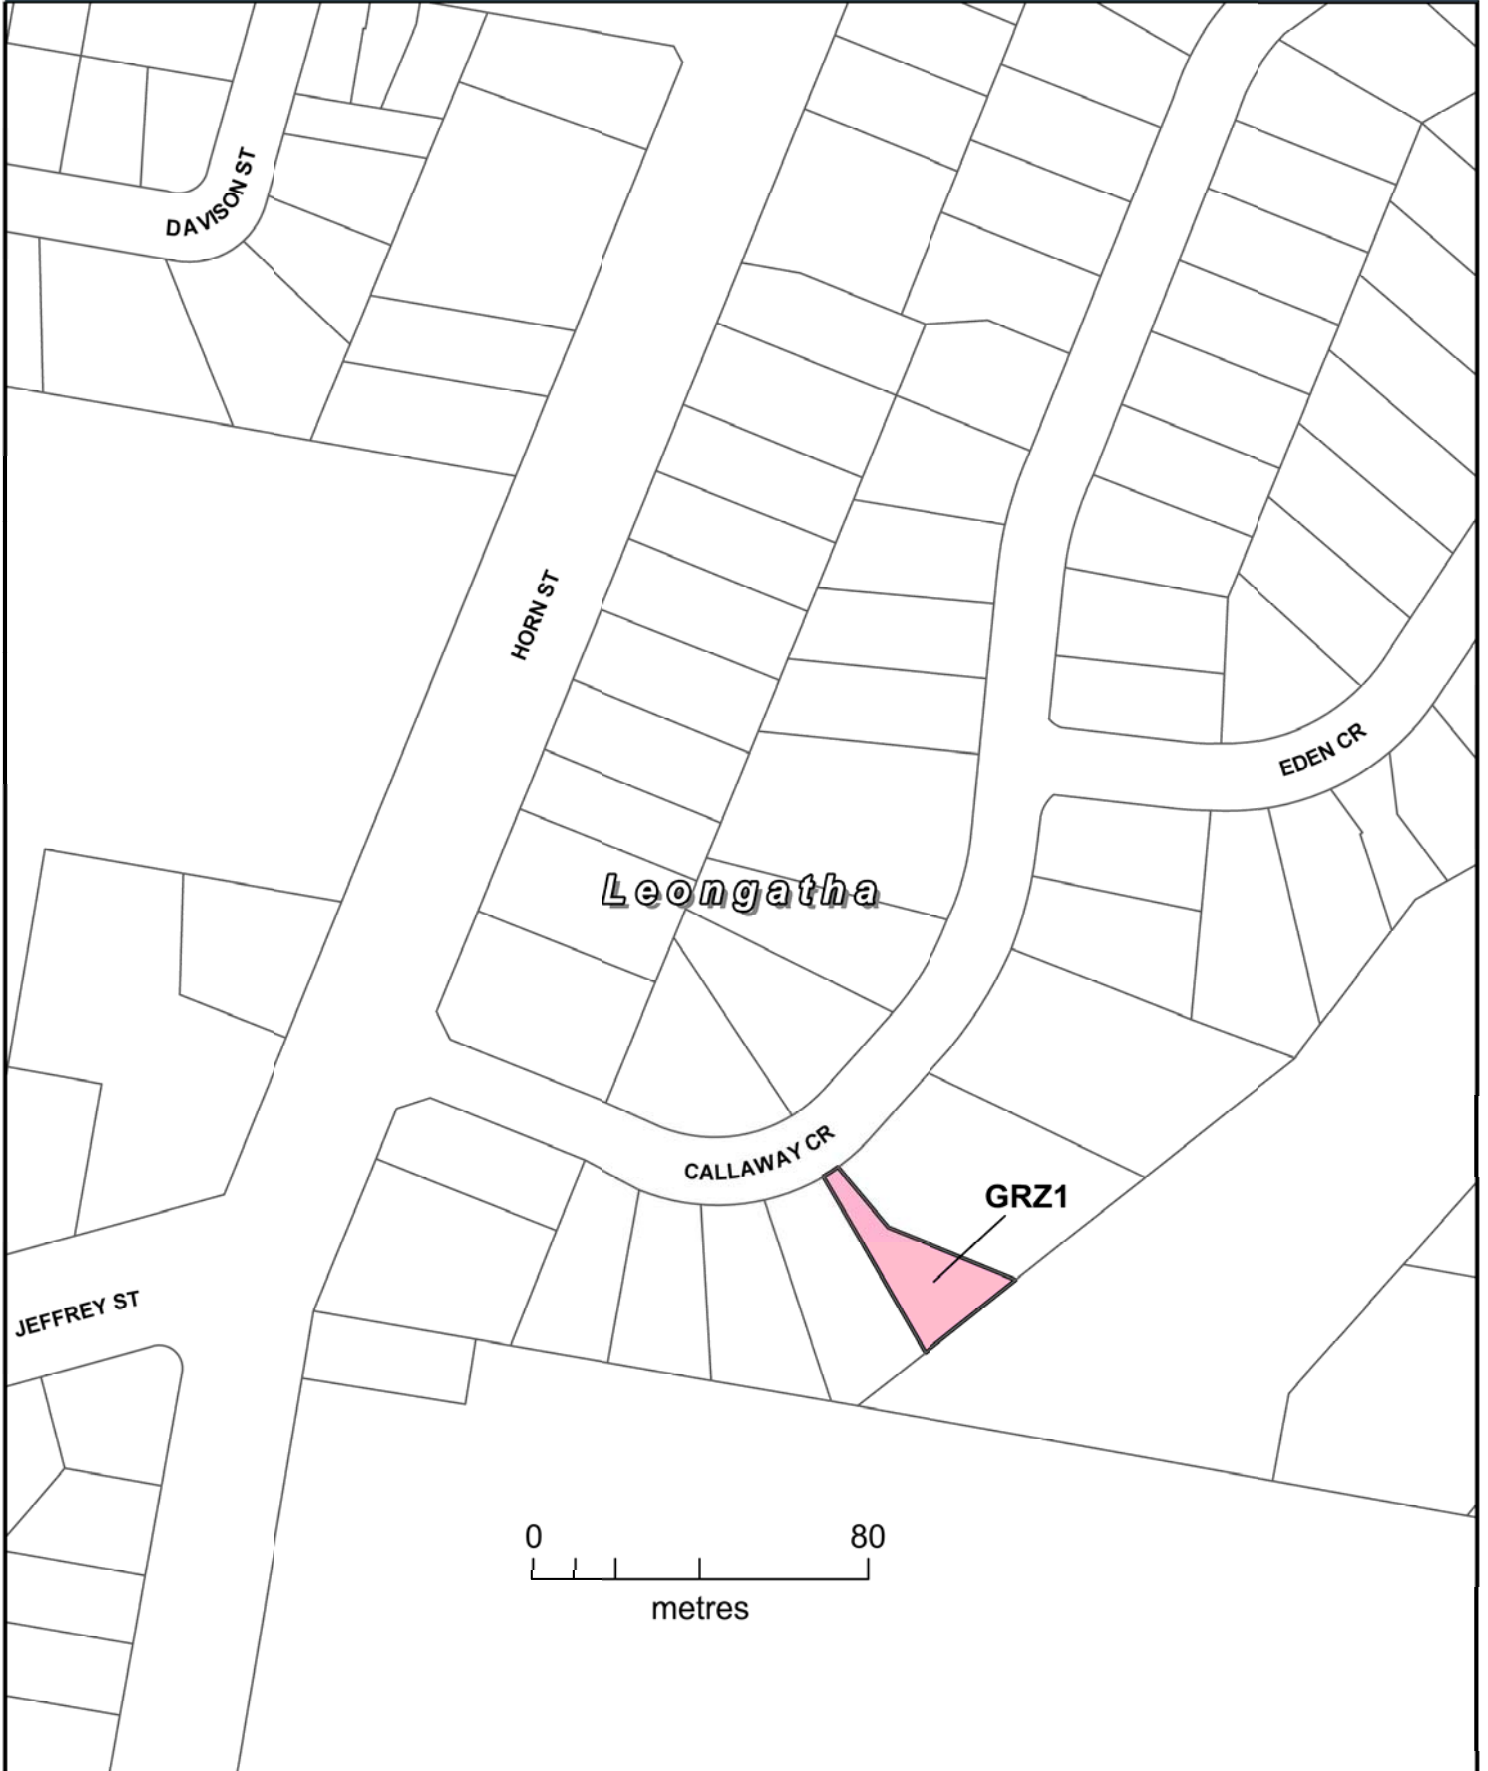

Part of Planning Scheme Map 28

AMENDMENT C100

SOUTH GIPPSLAND PLANNING SCHEME

LEGEND

Part of Planning Scheme Map 6

FZ FARMING ZONE

AMENDMENT C100

SOUTH GIPPSLAND PLANNING SCHEME

LEGEND

-  PUZ1 PUBLIC USE ZONE - SERVICE AND UTILITY
-  PPRZ PUBLIC PARK AND RECREATION ZONE
-  TZ TOWNSHIP ZONE

Part of Planning Scheme Map 32

AMENDMENT C100

SOUTH GIPPSLAND PLANNING SCHEME

LEGEND

Part of Planning Scheme Map 16