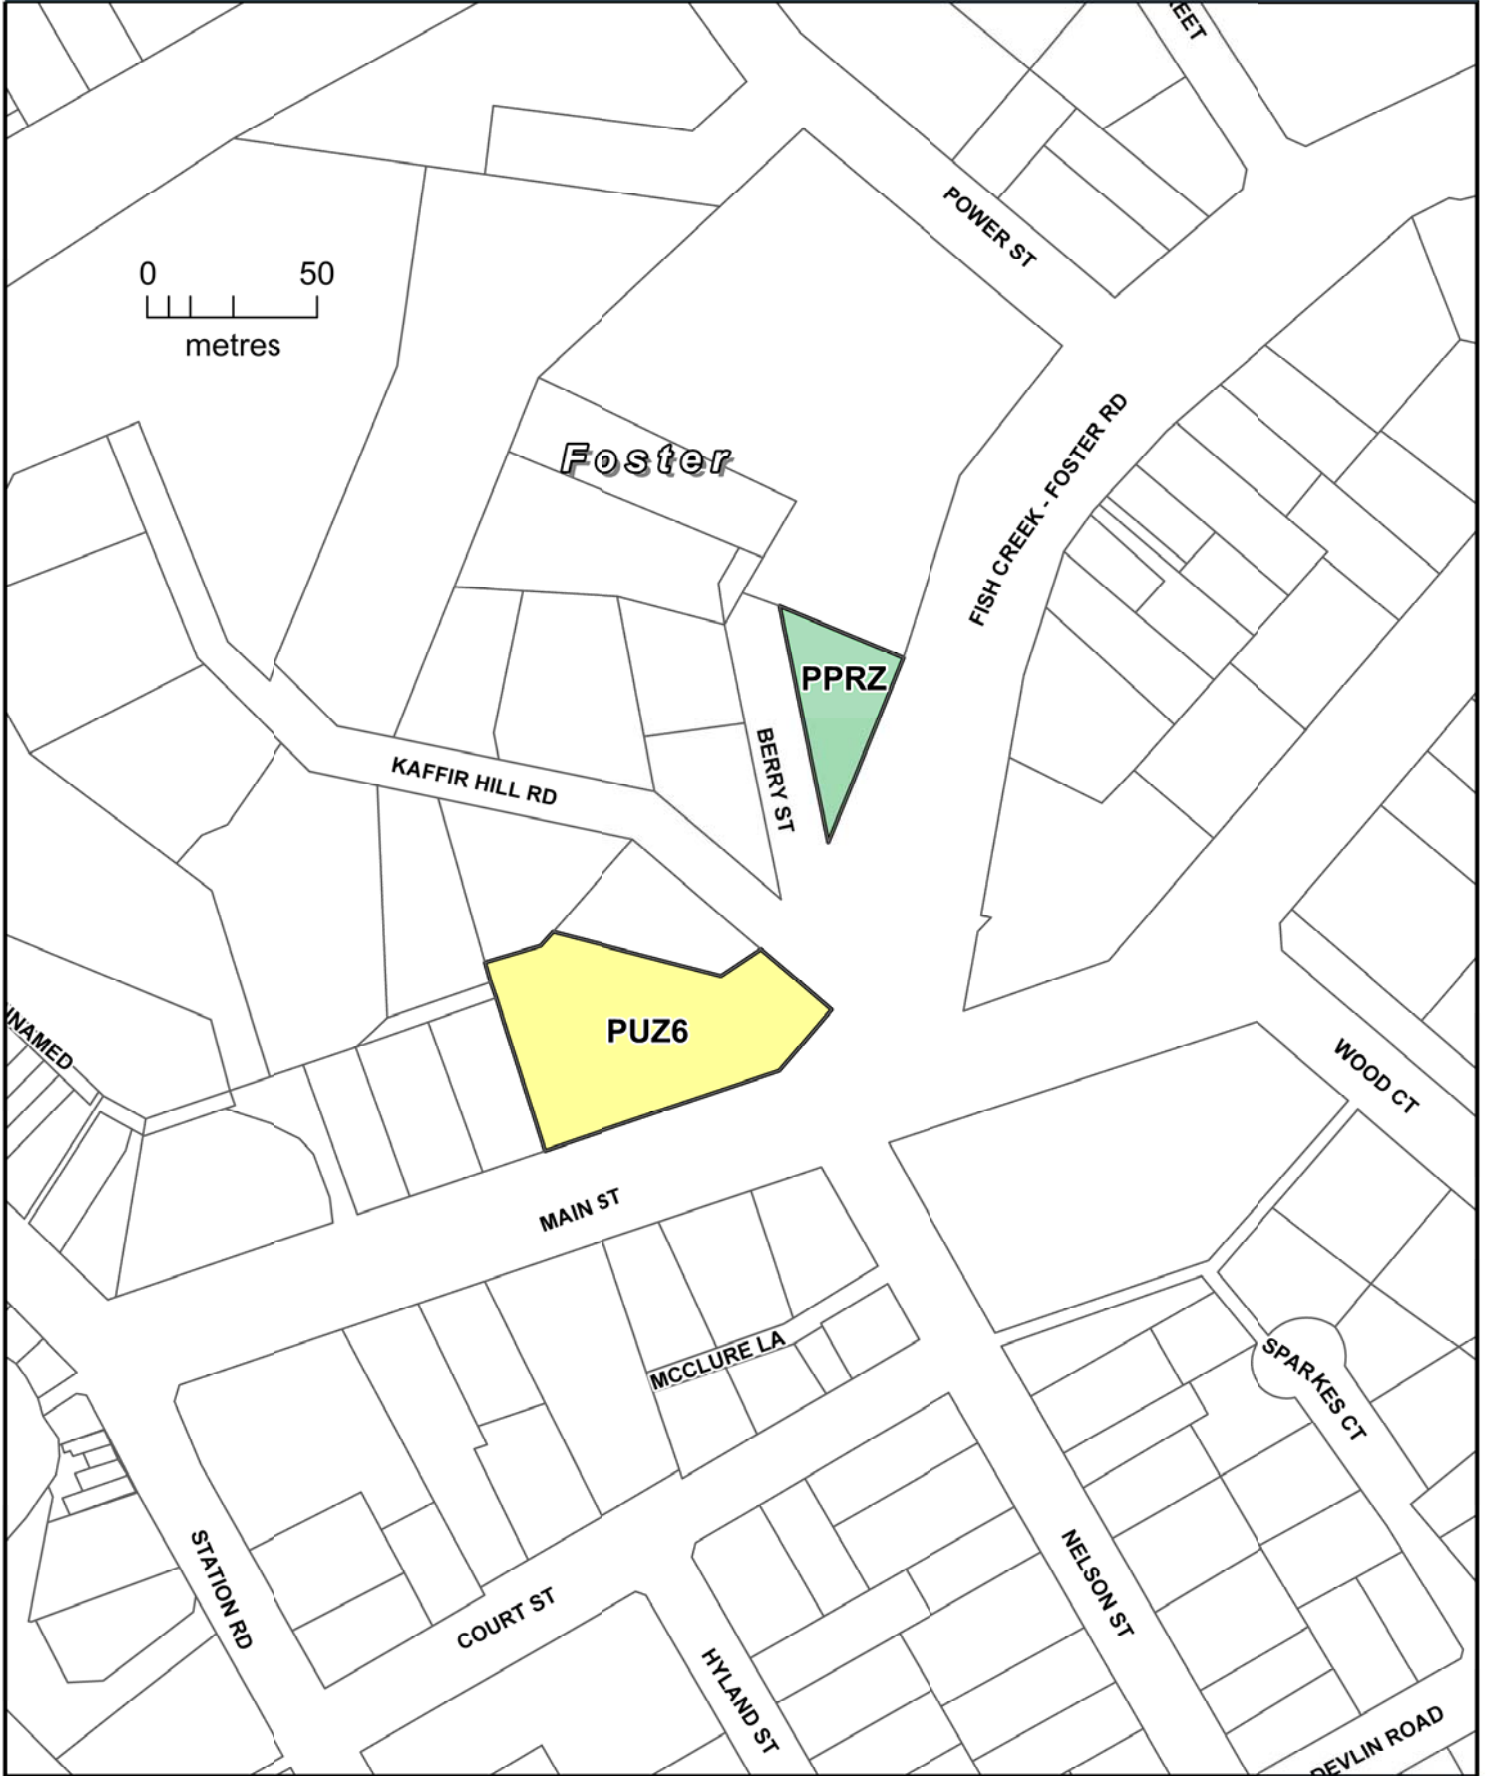

AMENDMENT C100

SOUTH GIPPSLAND PLANNING SCHEME

LEGEND

Part of Planning Scheme Map 26SLO

D-SLO AREA TO BE DELETED FROM A SIGNIFICANT LANDSCAPE OVERLAY

AMENDMENT C100

SOUTH GIPPSLAND PLANNING SCHEME

LEGEND

Part of Planning Scheme Map 26SLO

SLO3 SIGNIFICANT LANDSCAPE OVERLAY - SCHEDULE 3

AMENDMENT C100

LEGEND

Part of Planning Scheme Map 5ESO9

D-ES09 AREA TO BE DELETED FROM AN ENVIRONMENTAL SIGNIFICANCE OVERLAY

AMENDMENT C100

SOUTH GIPPSLAND PLANNING SCHEME

LEGEND

Part of Planning Scheme Map 29

-  PUZ6 PUBLIC USE ZONE - LOCAL GOVERNMENT
-  PPRZ PUBLIC PARK AND RECREATION ZONE

AMENDMENT C100

SOUTH GIPPSLAND PLANNING SCHEME