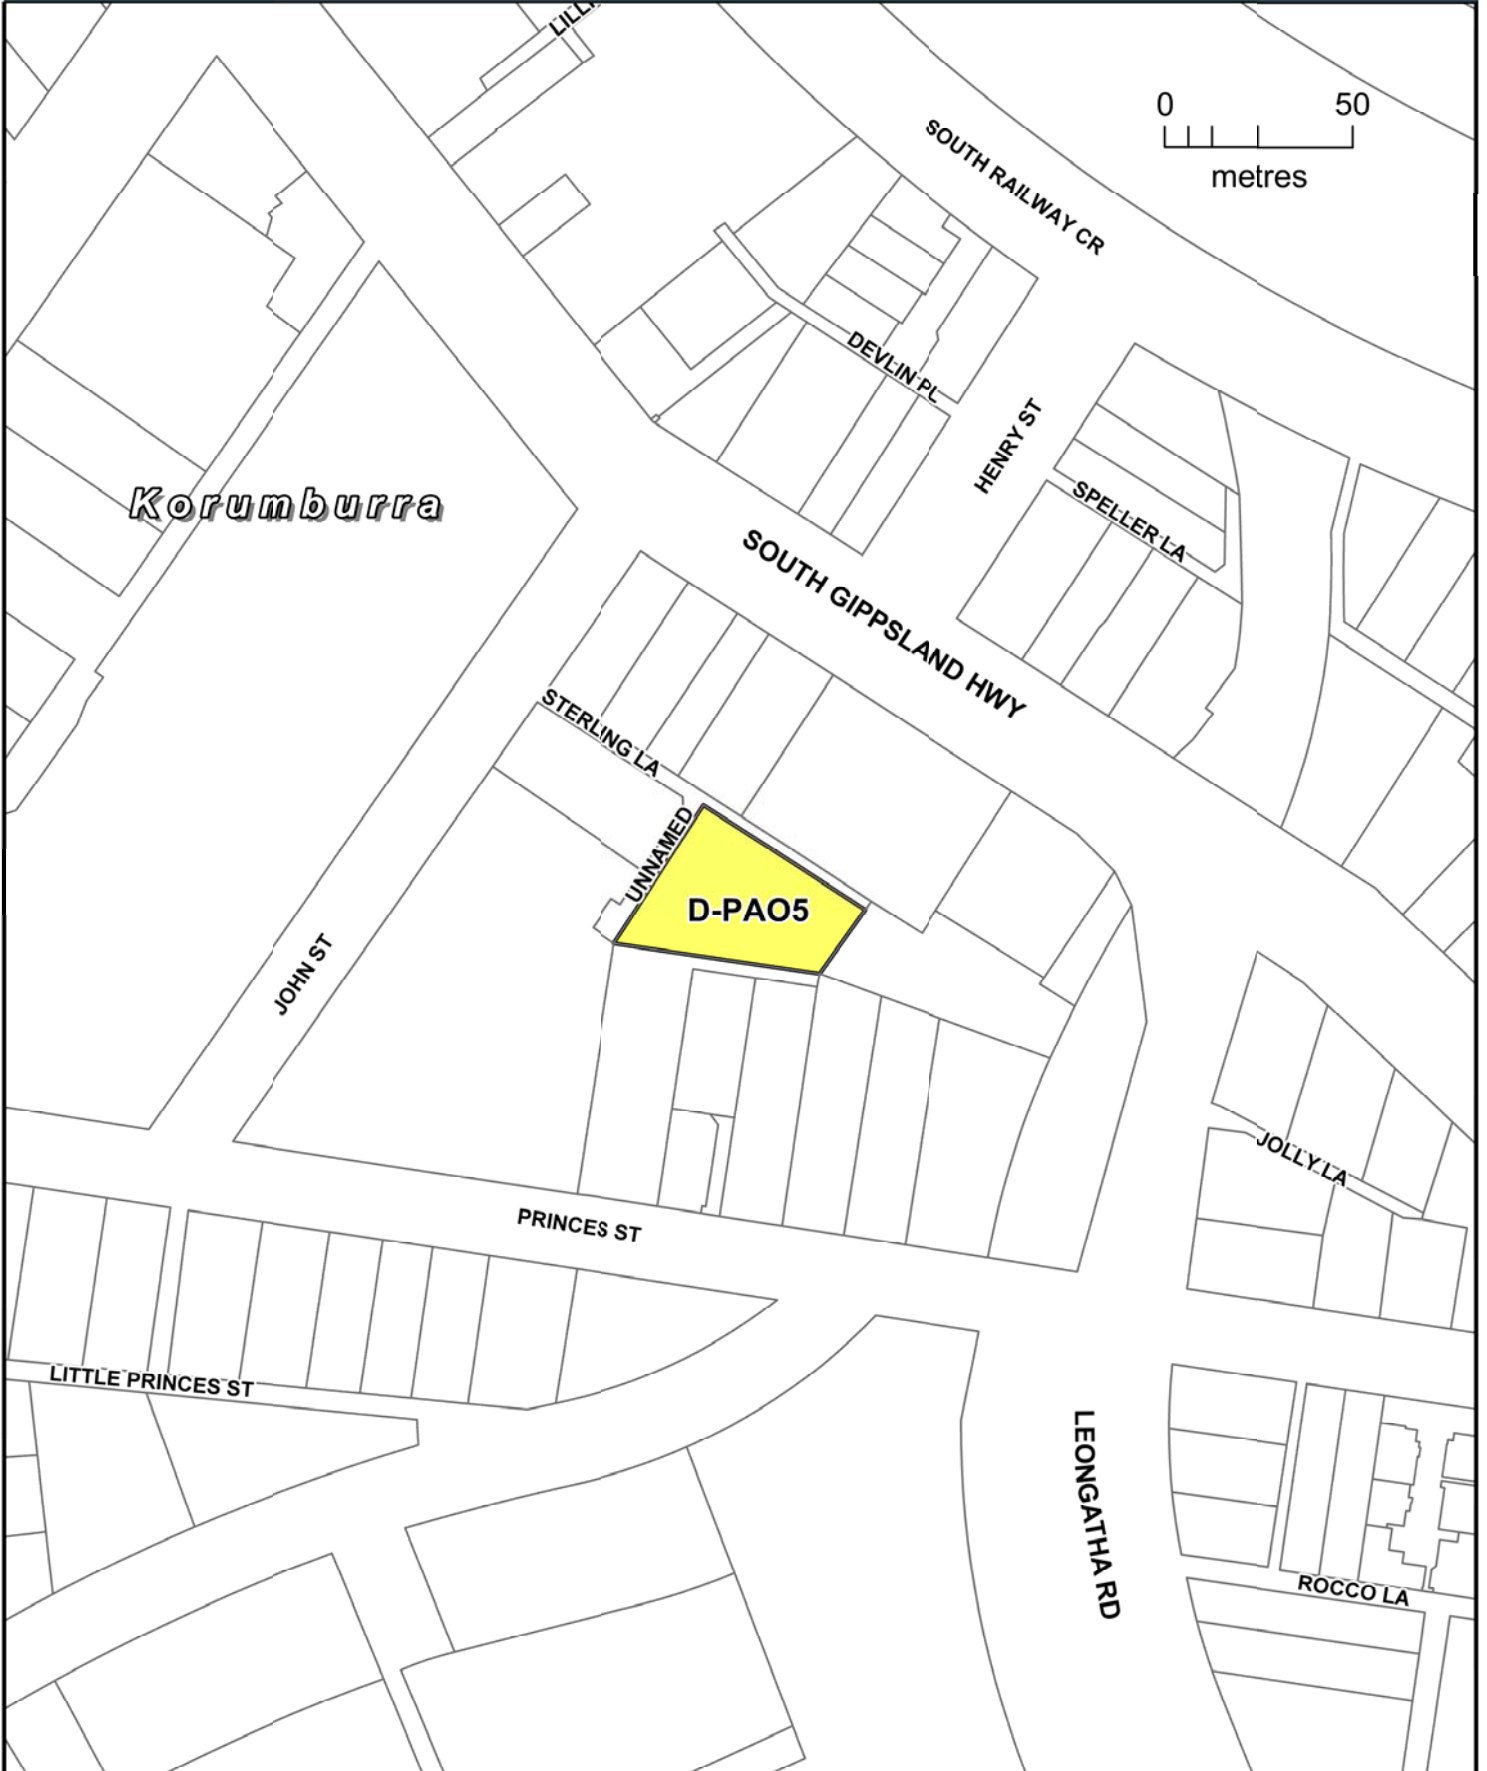

SOUTH GIPPSLAND PLANNING SCHEME

LEGEND

Part of Planning Scheme Map 14PAO

D-PAO AREA TO BE DELETED FROM A PUBLIC ACQUISITION OVERLAY

AMENDMENT C100