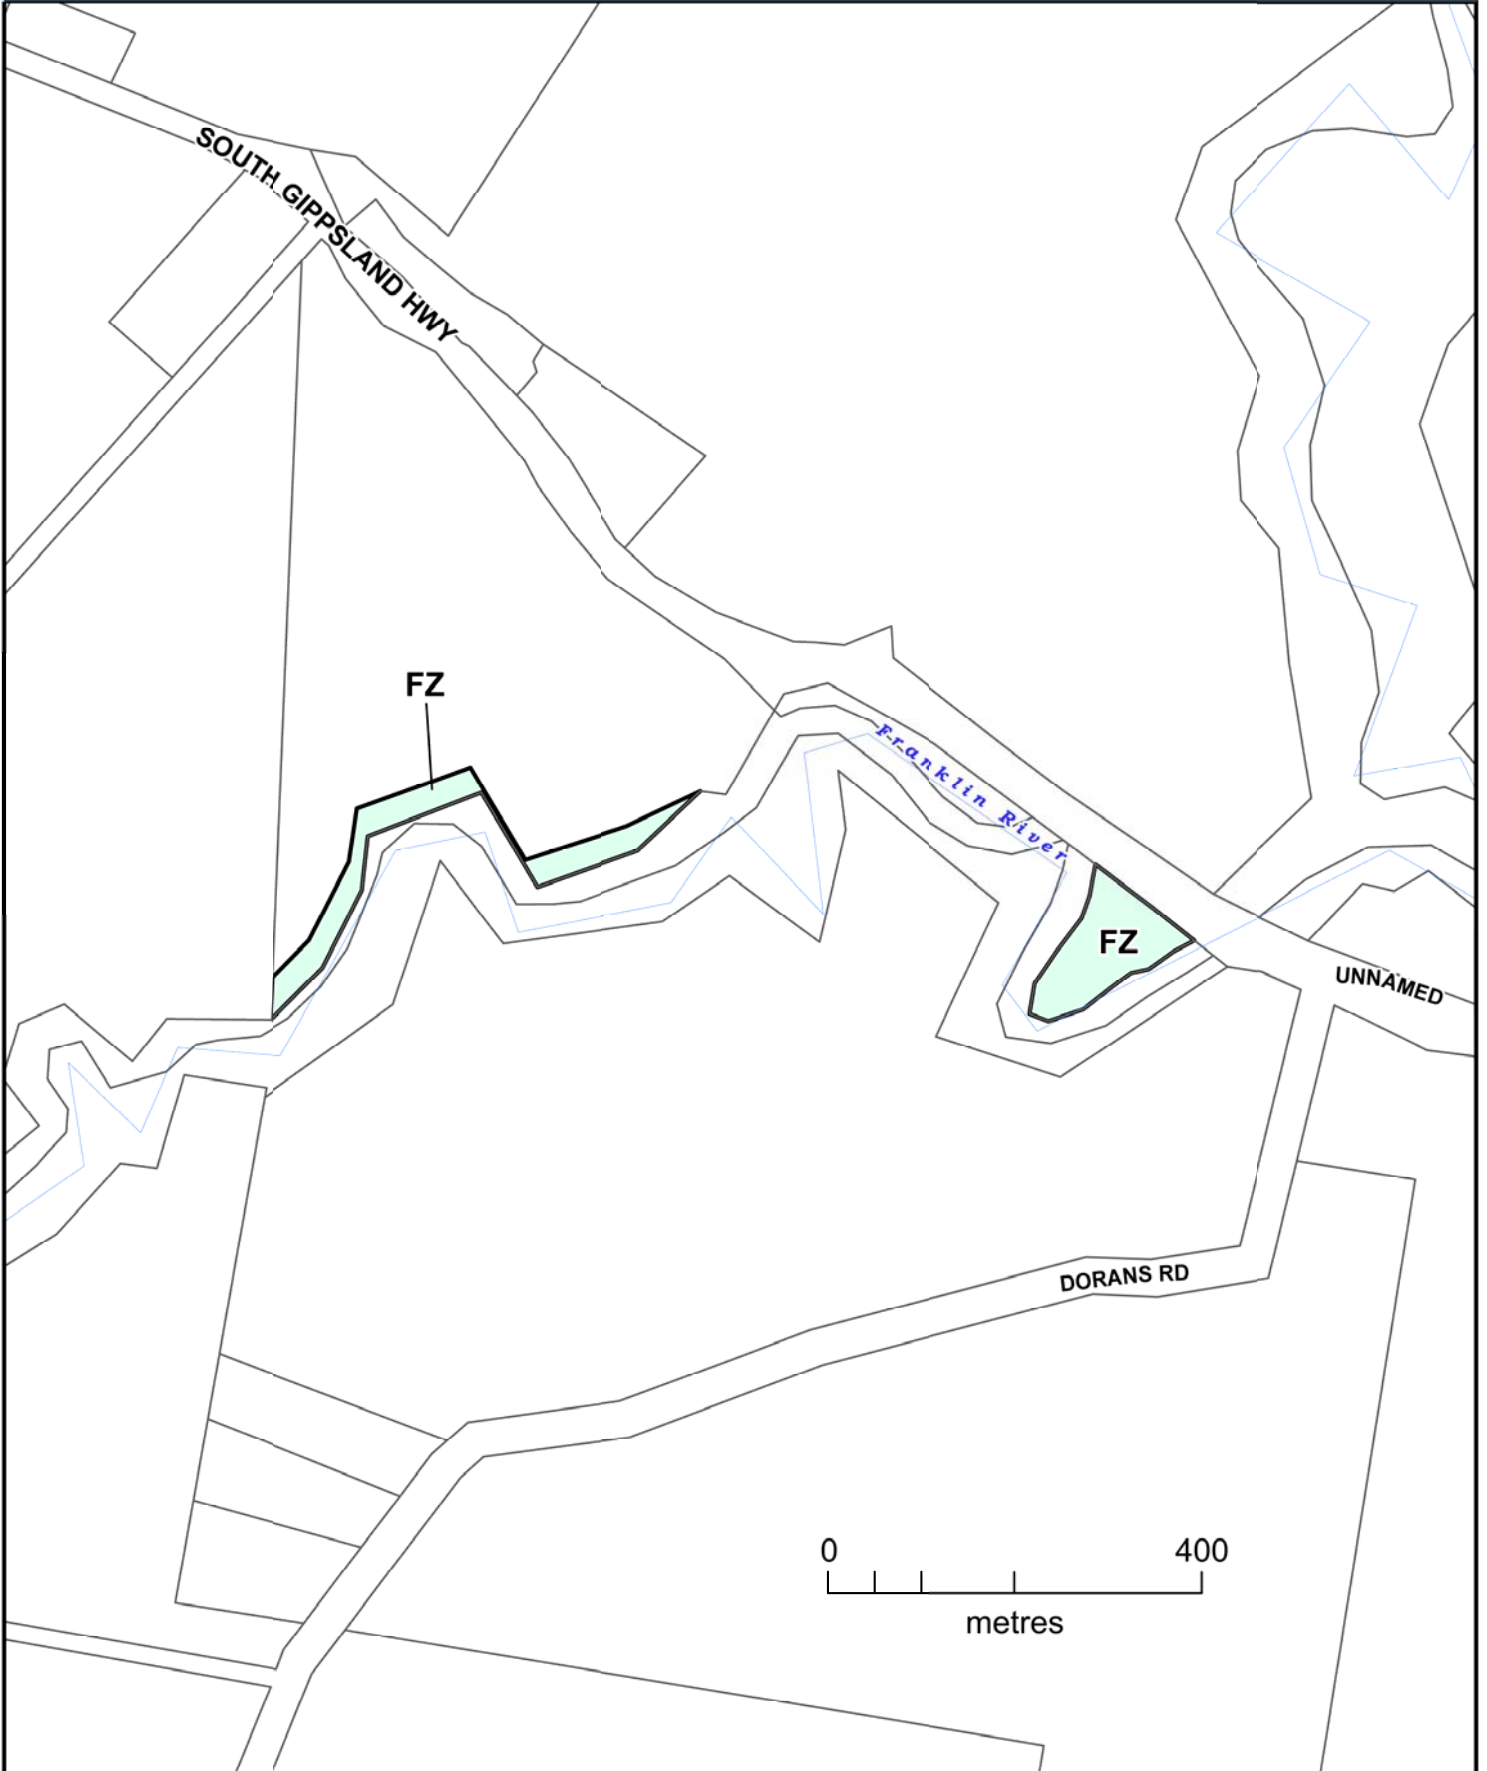

AMENDMENT C100

LEGEND

Part of Planning Scheme Map 19

- PPRZ PUBLIC PARK AND RECREATION ZONE
- TZ TOWNSHIP ZONE

AMENDMENT C100

SOUTH GIPPSLAND PLANNING SCHEME

LEGEND

FZ FARMING ZONE