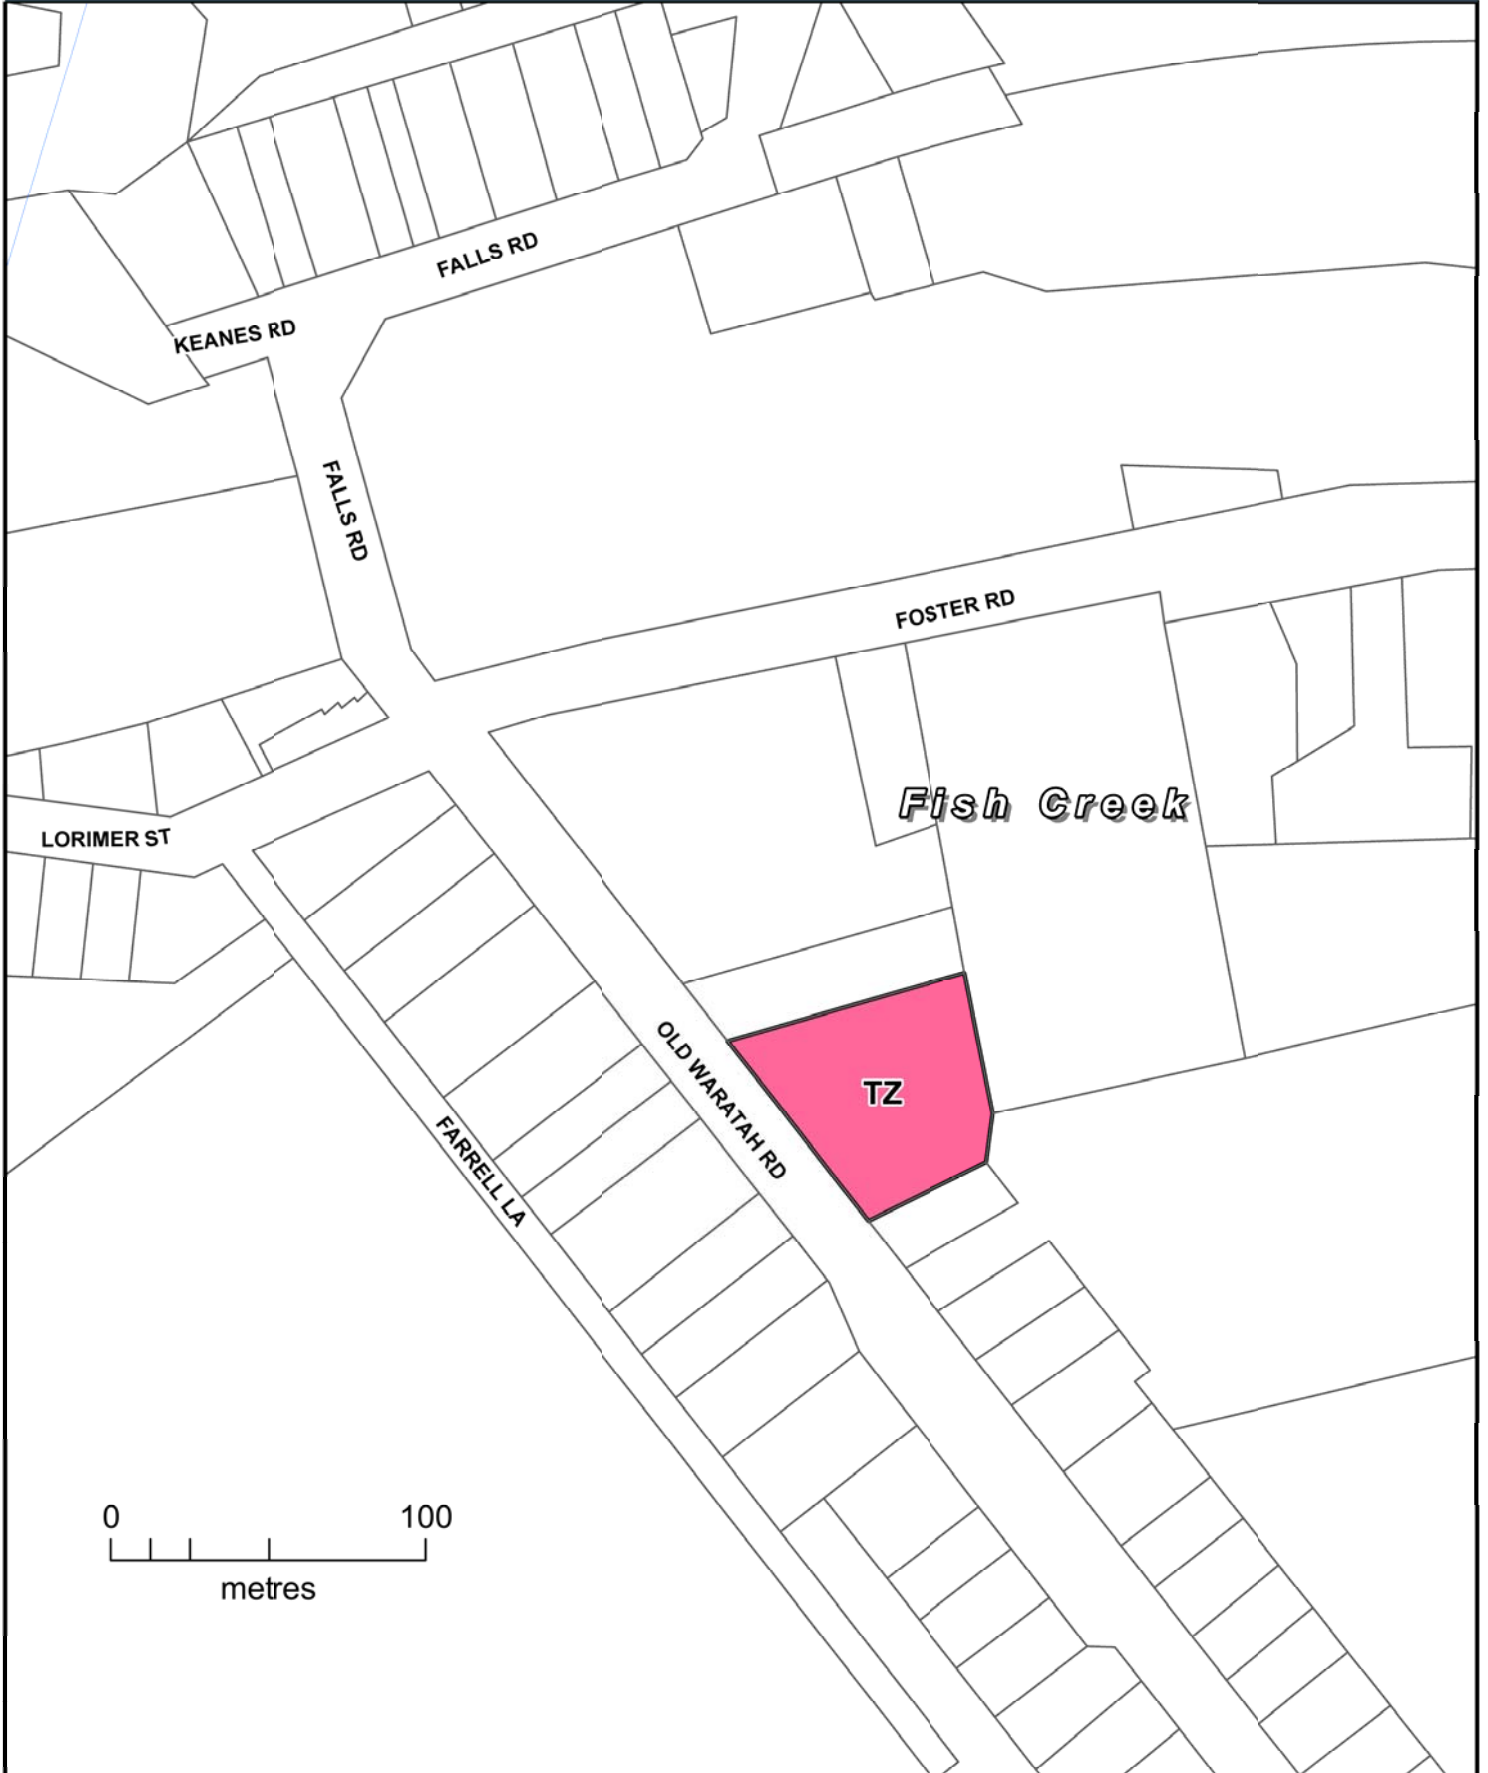

LEGEND

Part of Planning Scheme Map 22

PCRZ PUBLIC CONSERVATION AND RESOURCE ZONE

AMENDMENT C100

SOUTH GIPPSLAND PLANNING SCHEME

LEGEND

 TOWNSHIP ZONE

Part of Planning Scheme Map 27