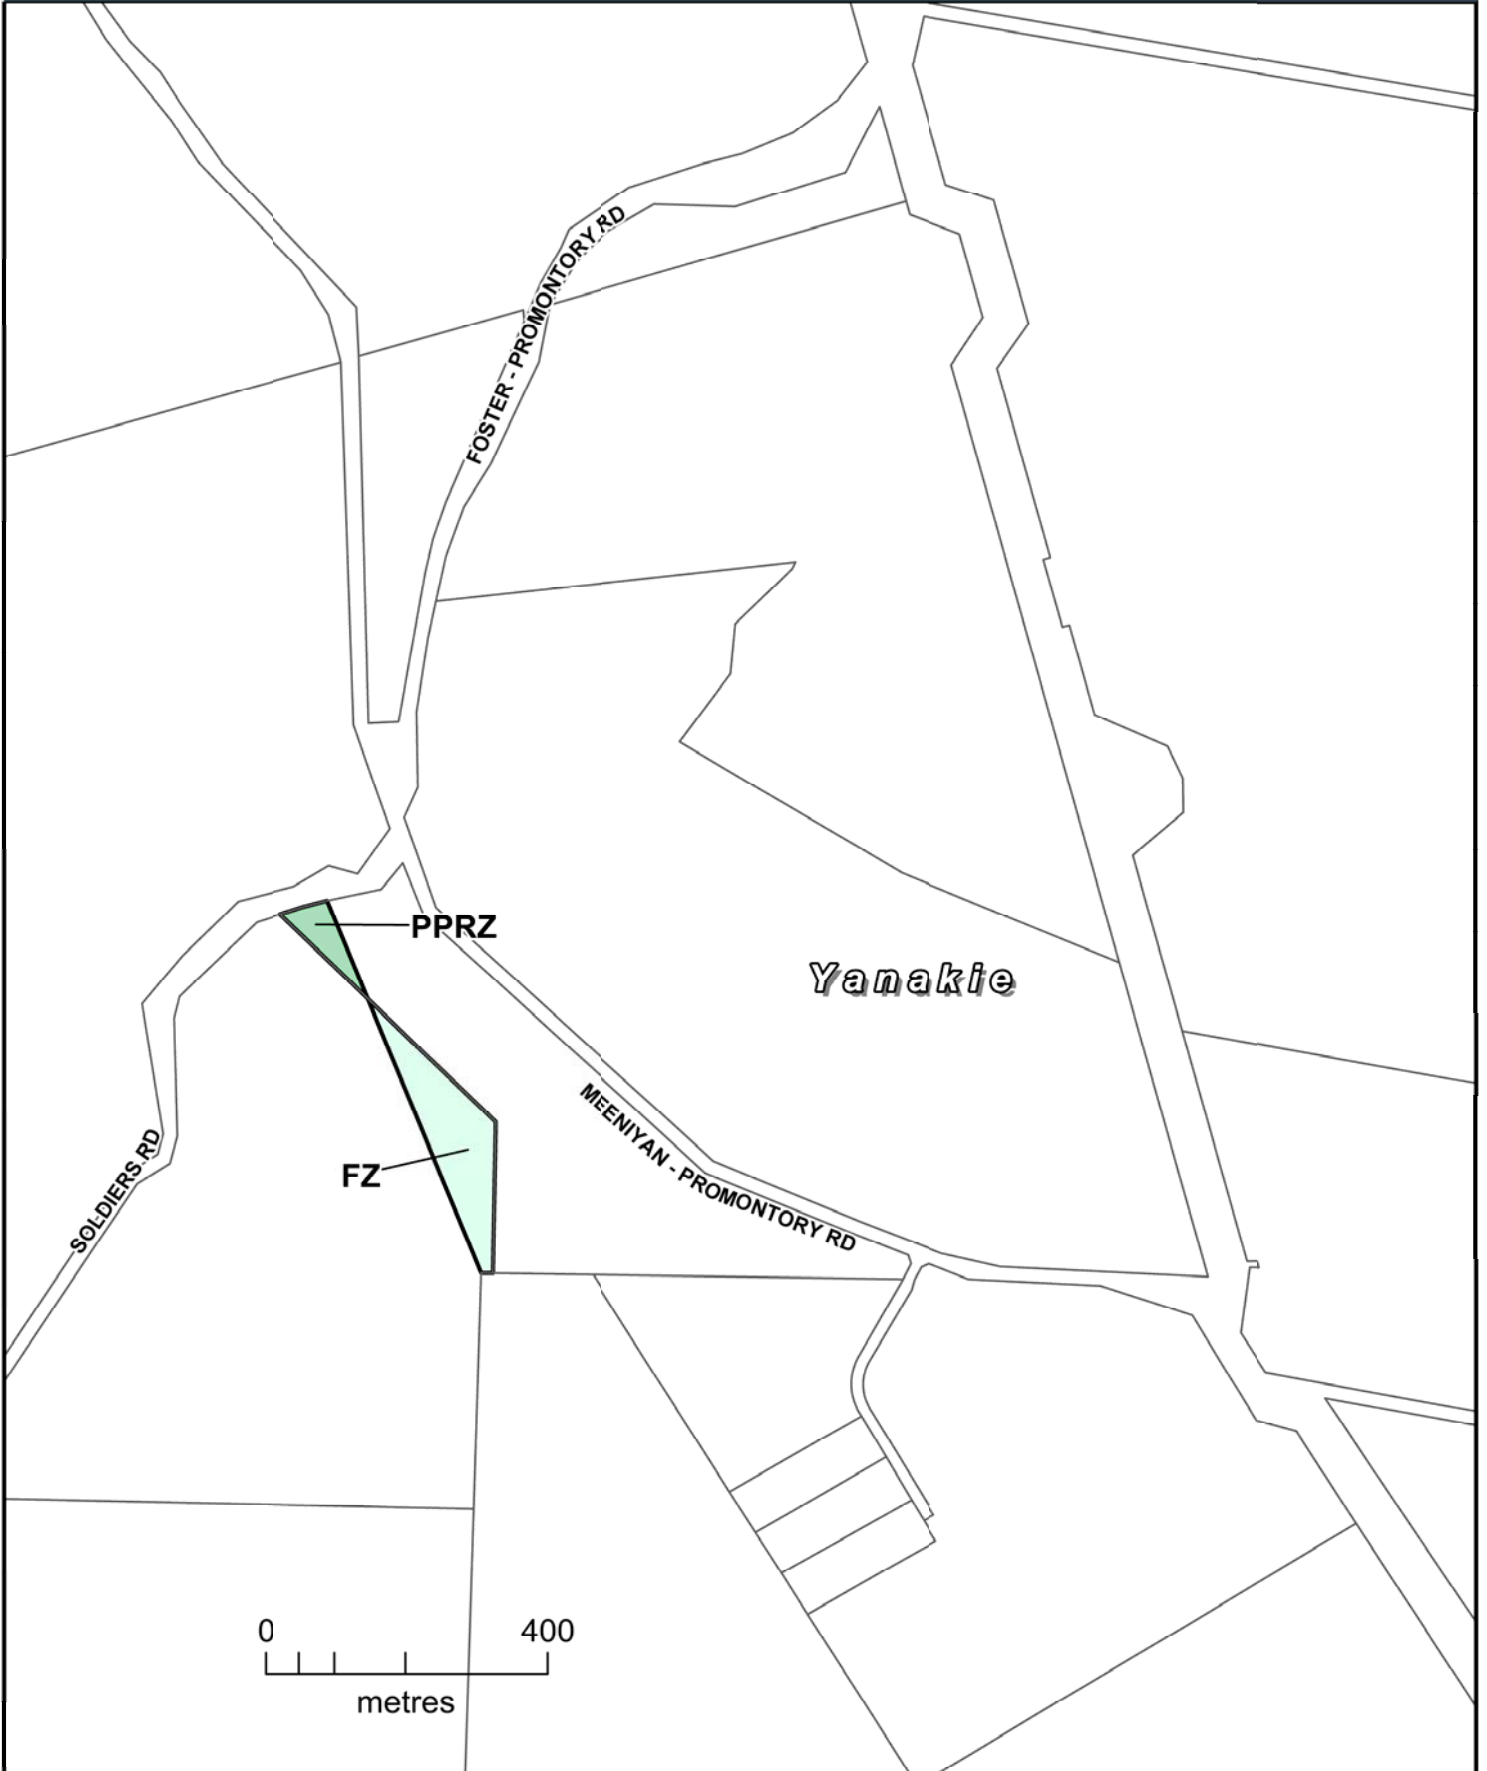

LEGEND

Part of Planning Scheme Map 26

- PPRZ PUBLIC PARK AND RECREATION ZONE
- FZ FARMING ZONE

AMENDMENT C100