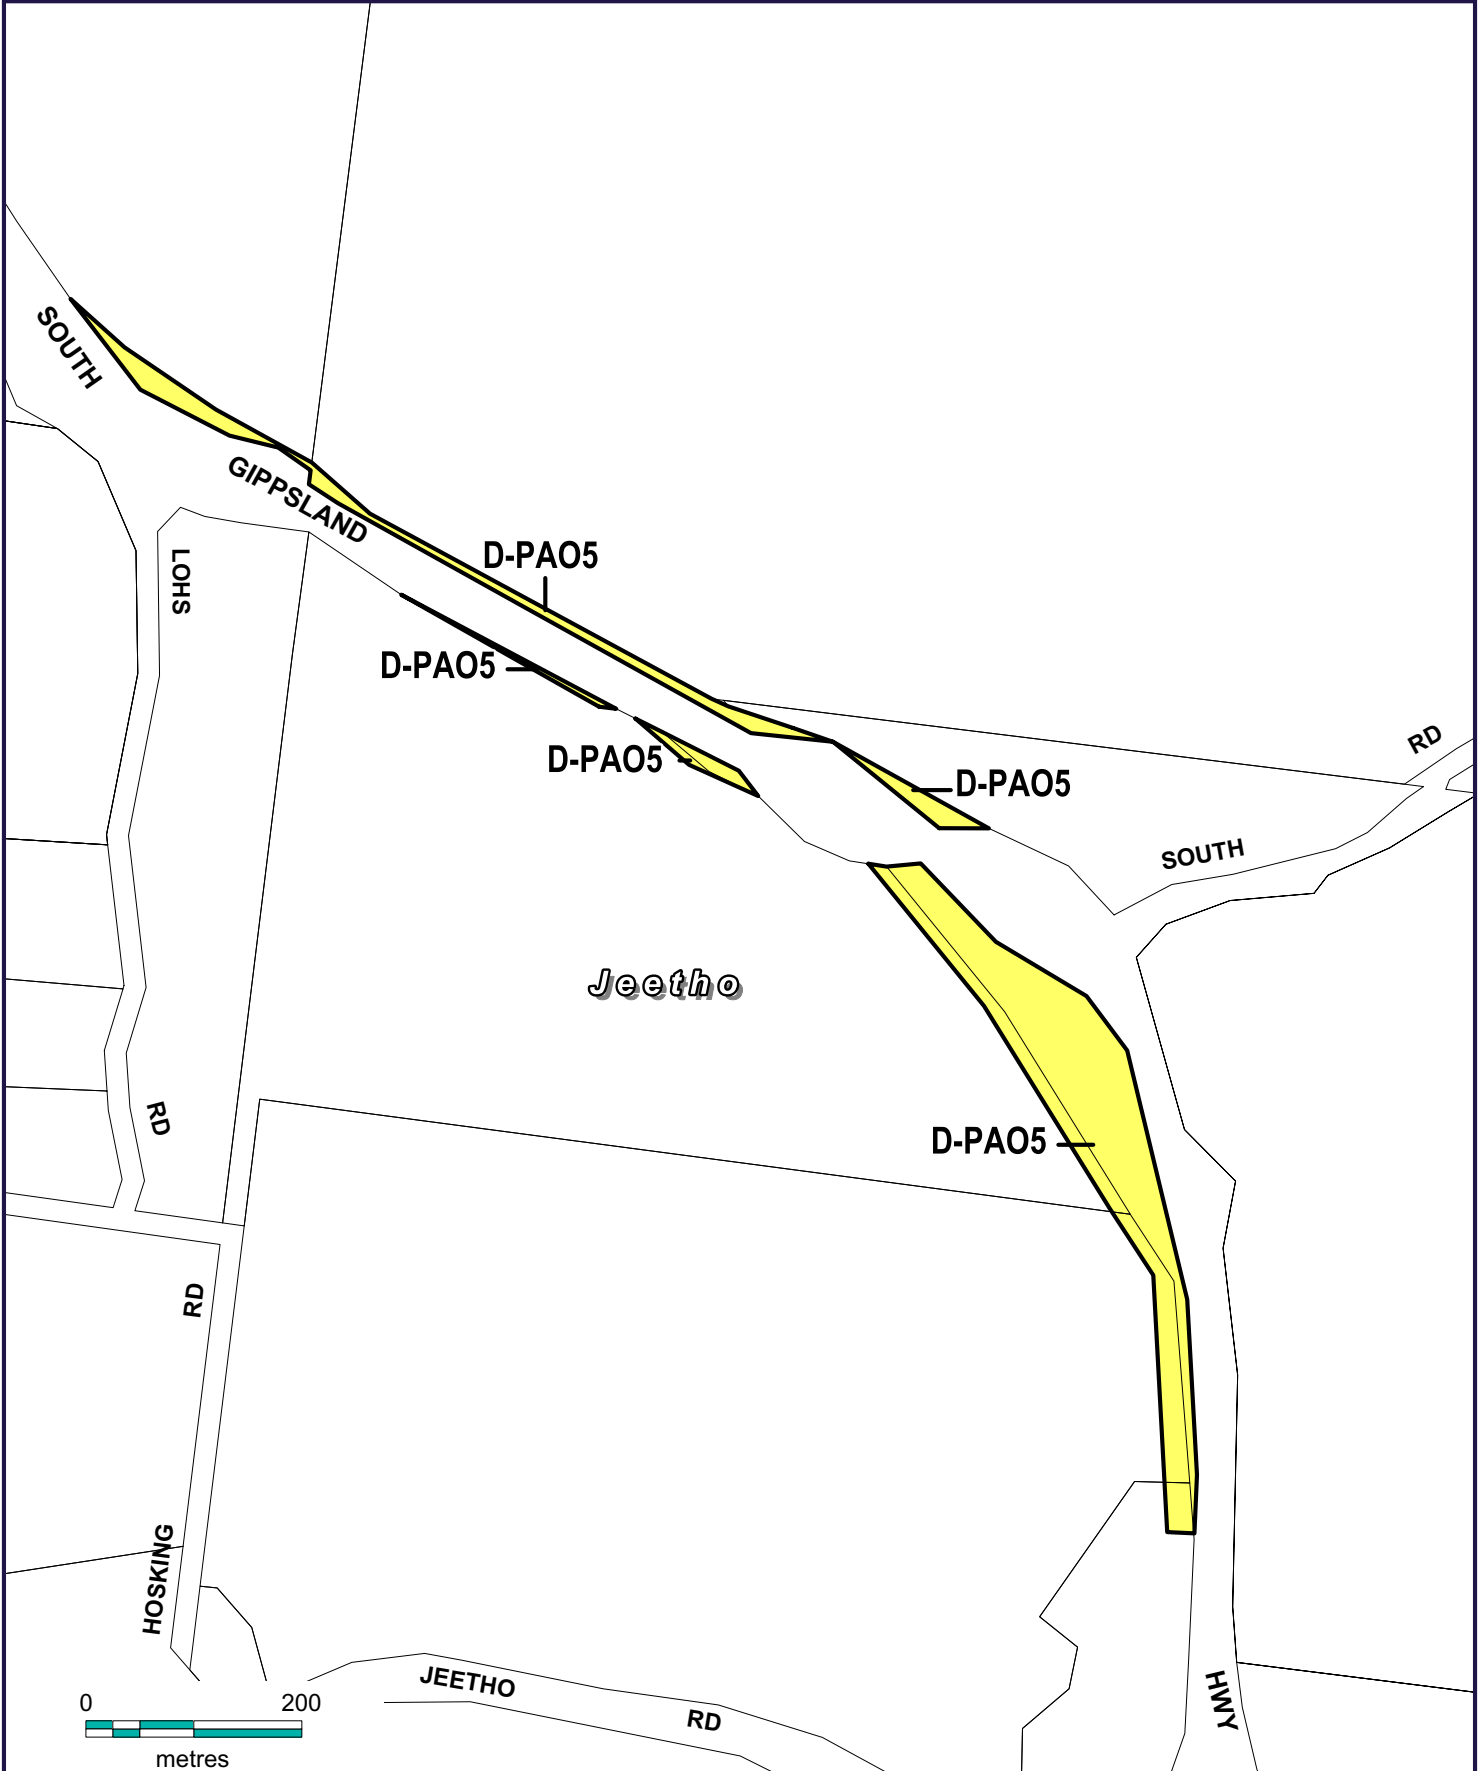

LEGEND

D-PAO5

Area to be deleted from a Public Acquisition Overlay 5 - VicRoads for proposed improvements to and deviation of the South Gippsland Highway between Loch and Jeetho Road

Part of Planning Scheme Maps 1PAO

AMENDMENT C100