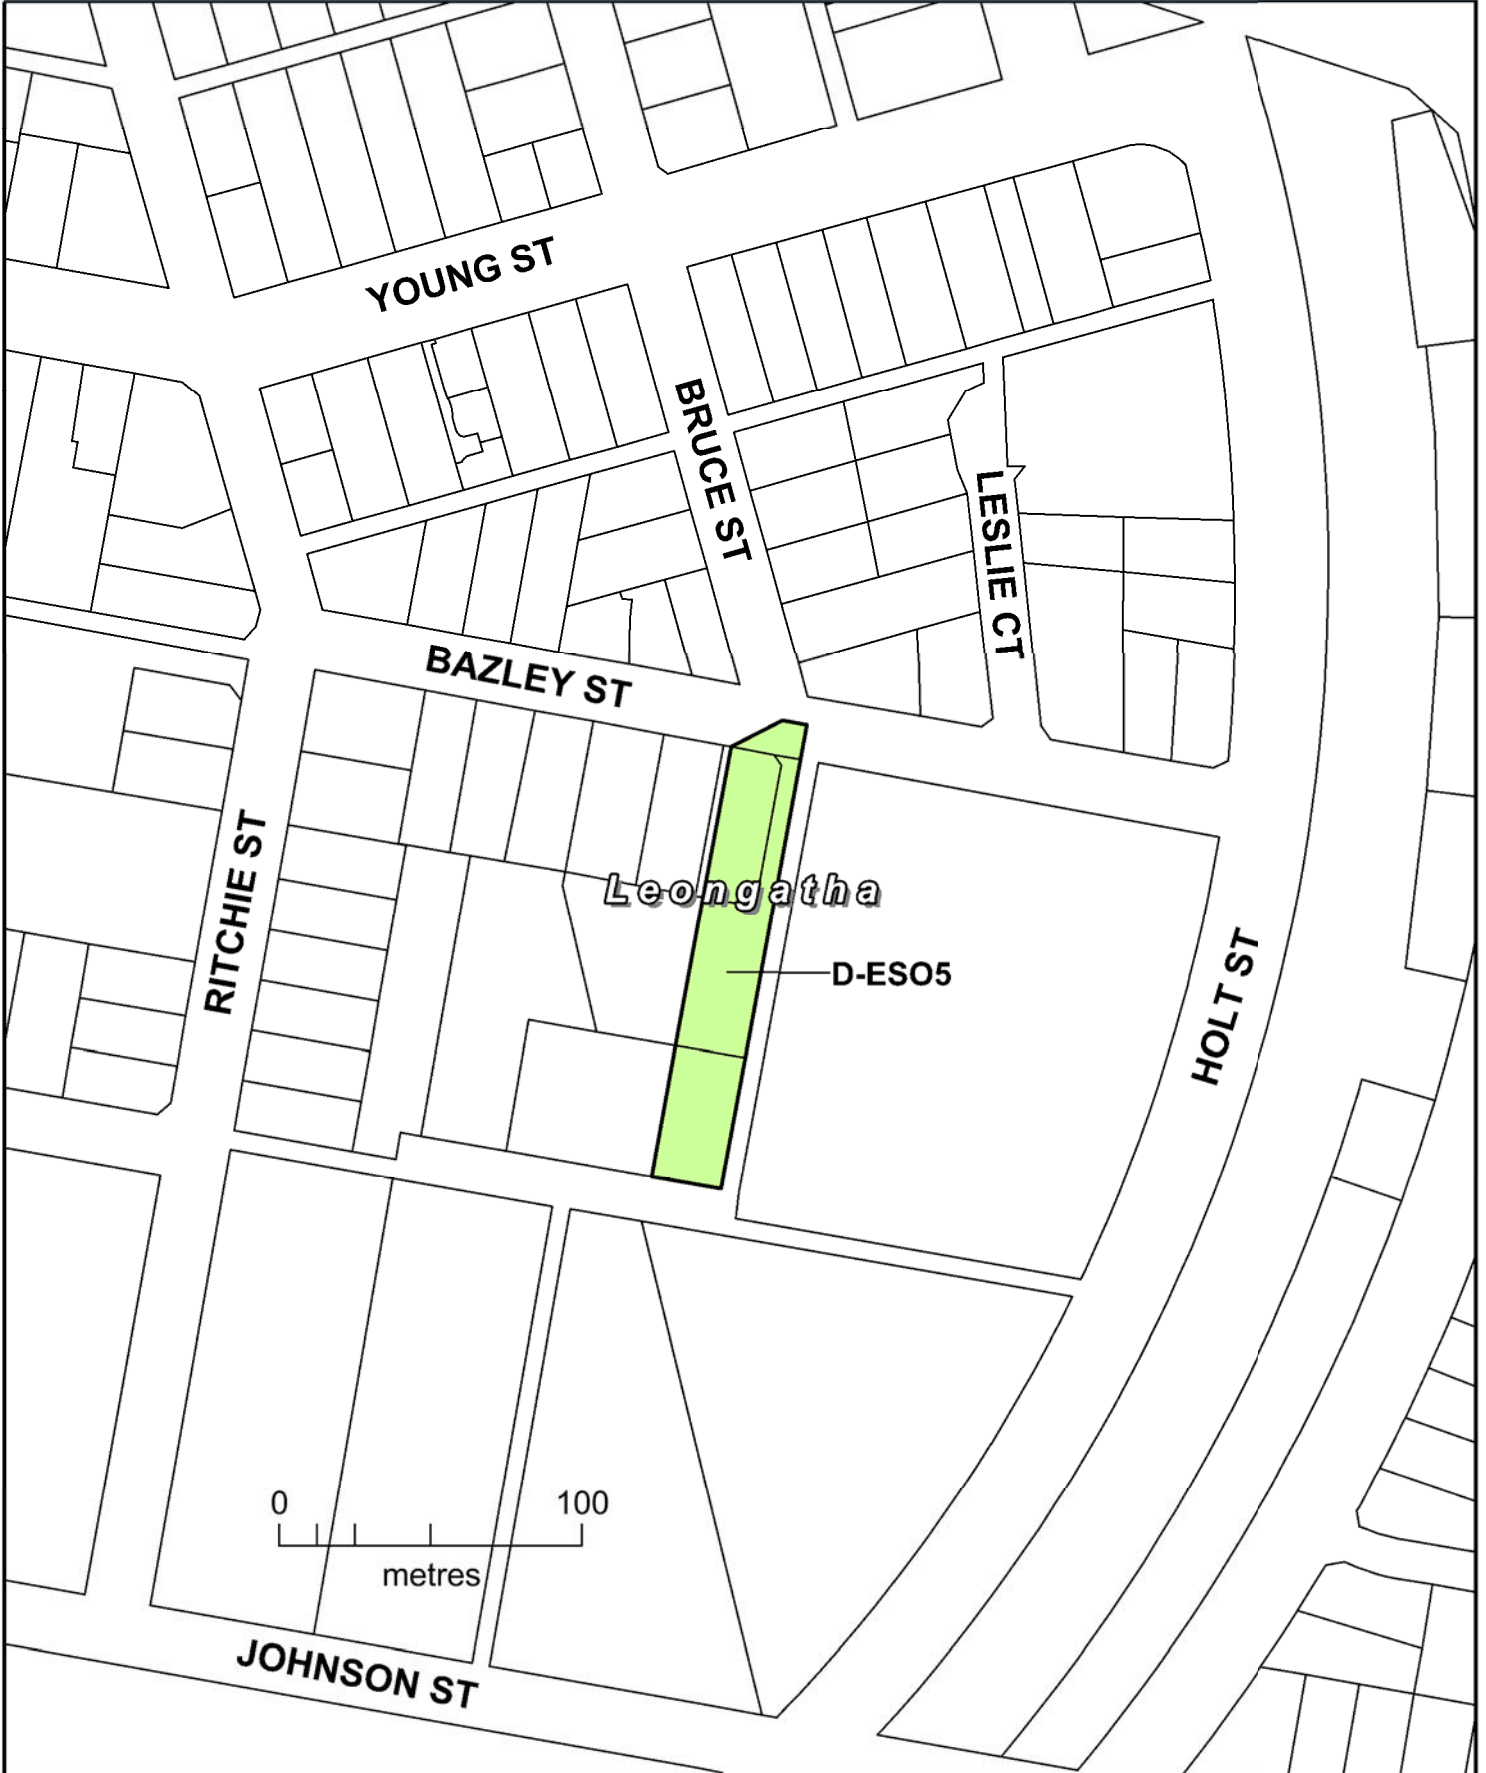

LEGEND

Part of Planning Scheme Map 16ESO5

D-ESO5 AREA TO BE DELETED FROM AN ENVIRONMENTAL SIGNIFICANCE OVERLAY

AMENDMENT C100