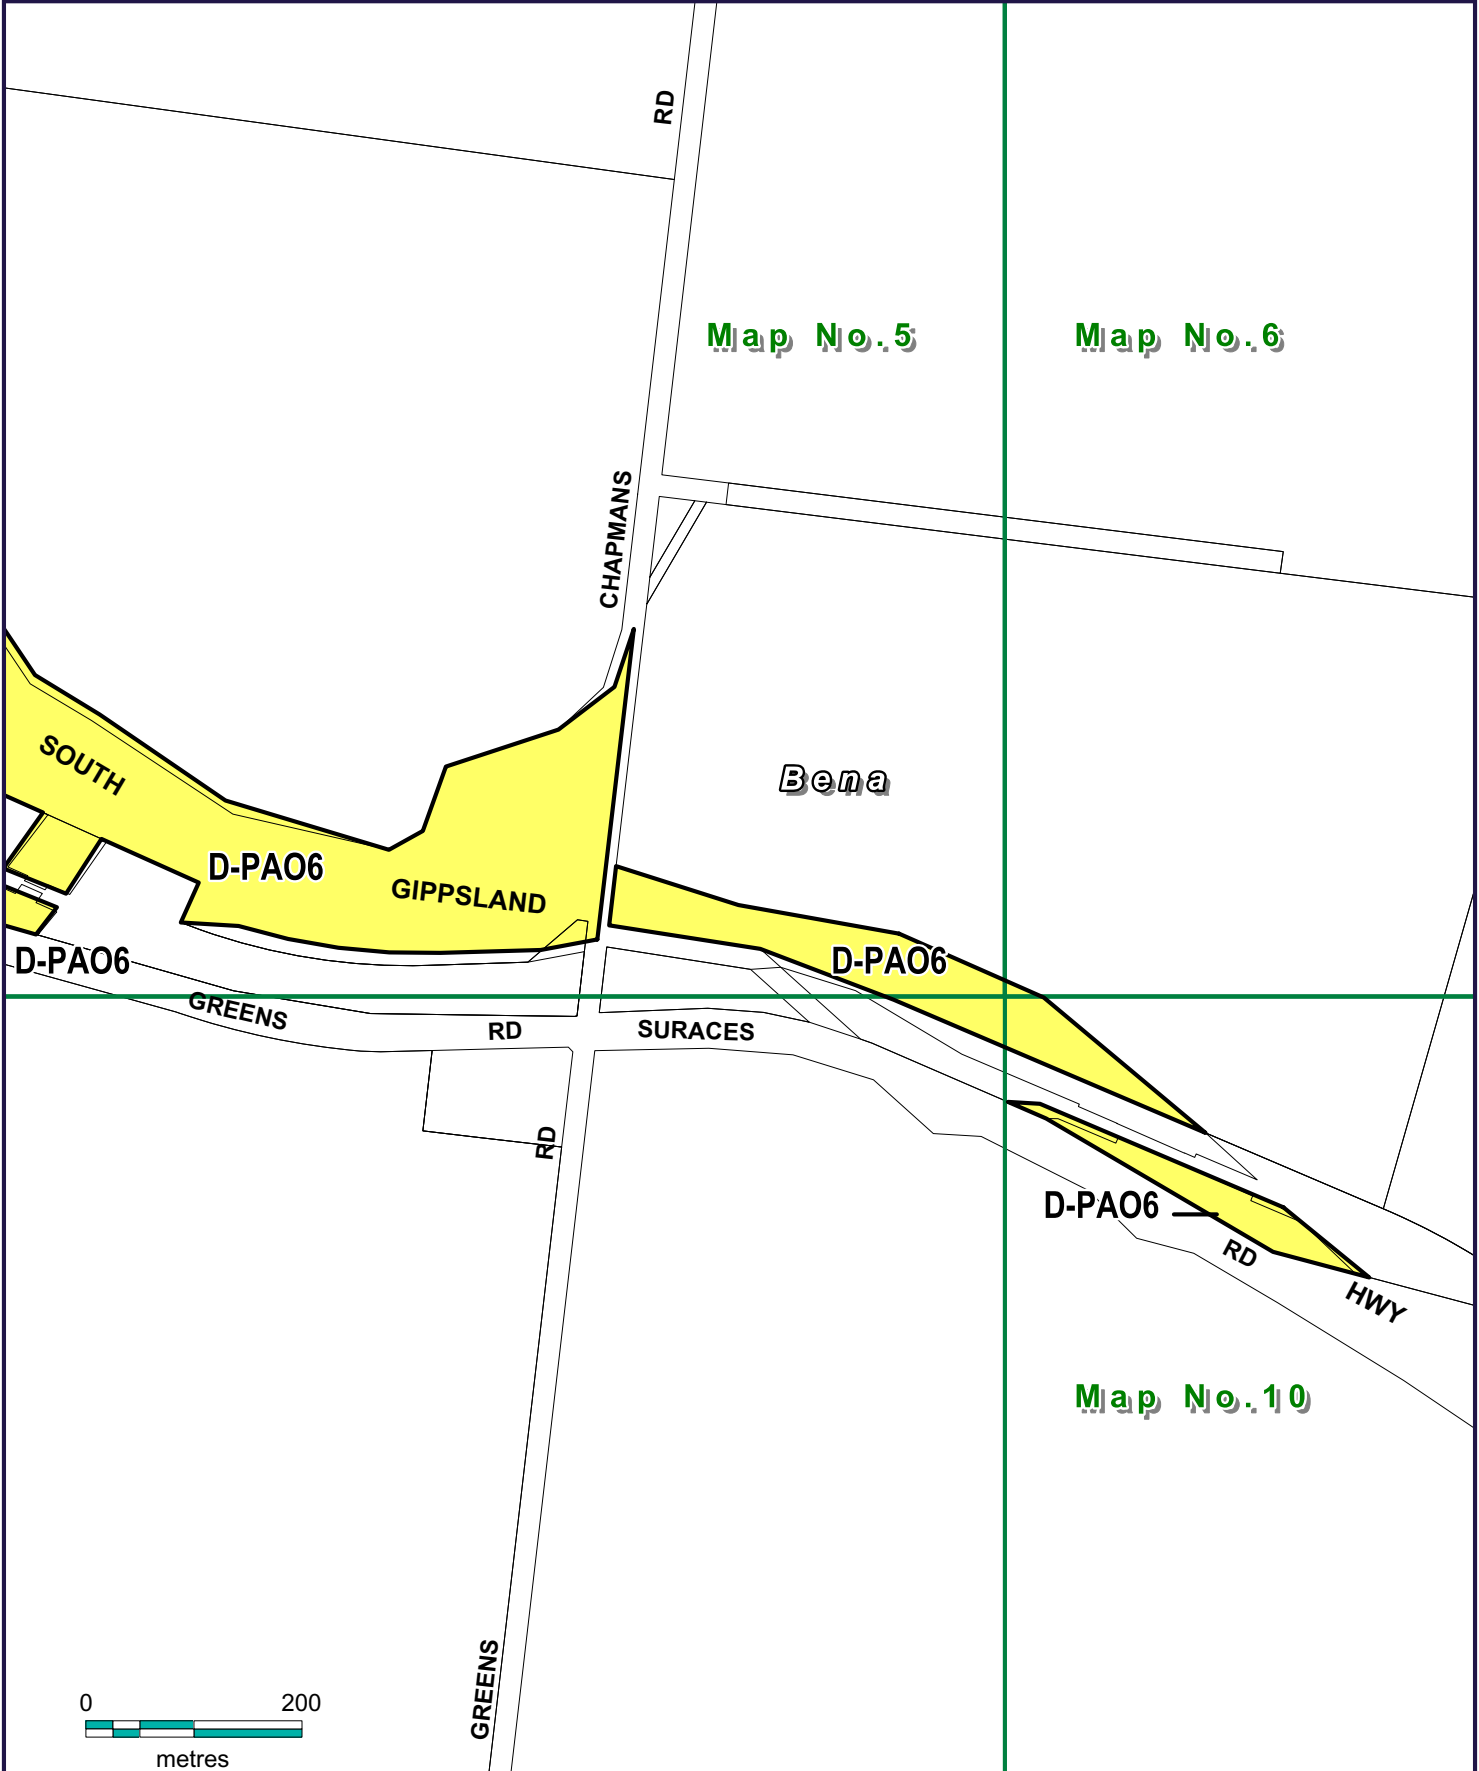

SOUTH GIPPSLAND PLANNING SCHEME

LEGEND

Part of Planning Scheme Map 17

PCRZ PUBLIC CONSERVATION AND RESOURCE ZONE

AMENDMENT C100

LEGEND

D-PA06

Area to be deleted from a Public Acquisition Overlay 5 - VicRoads for proposed improvements to and deviation of the South Gippsland Highway between Jeetho Road and the Korumburra - Bena Road, Bena