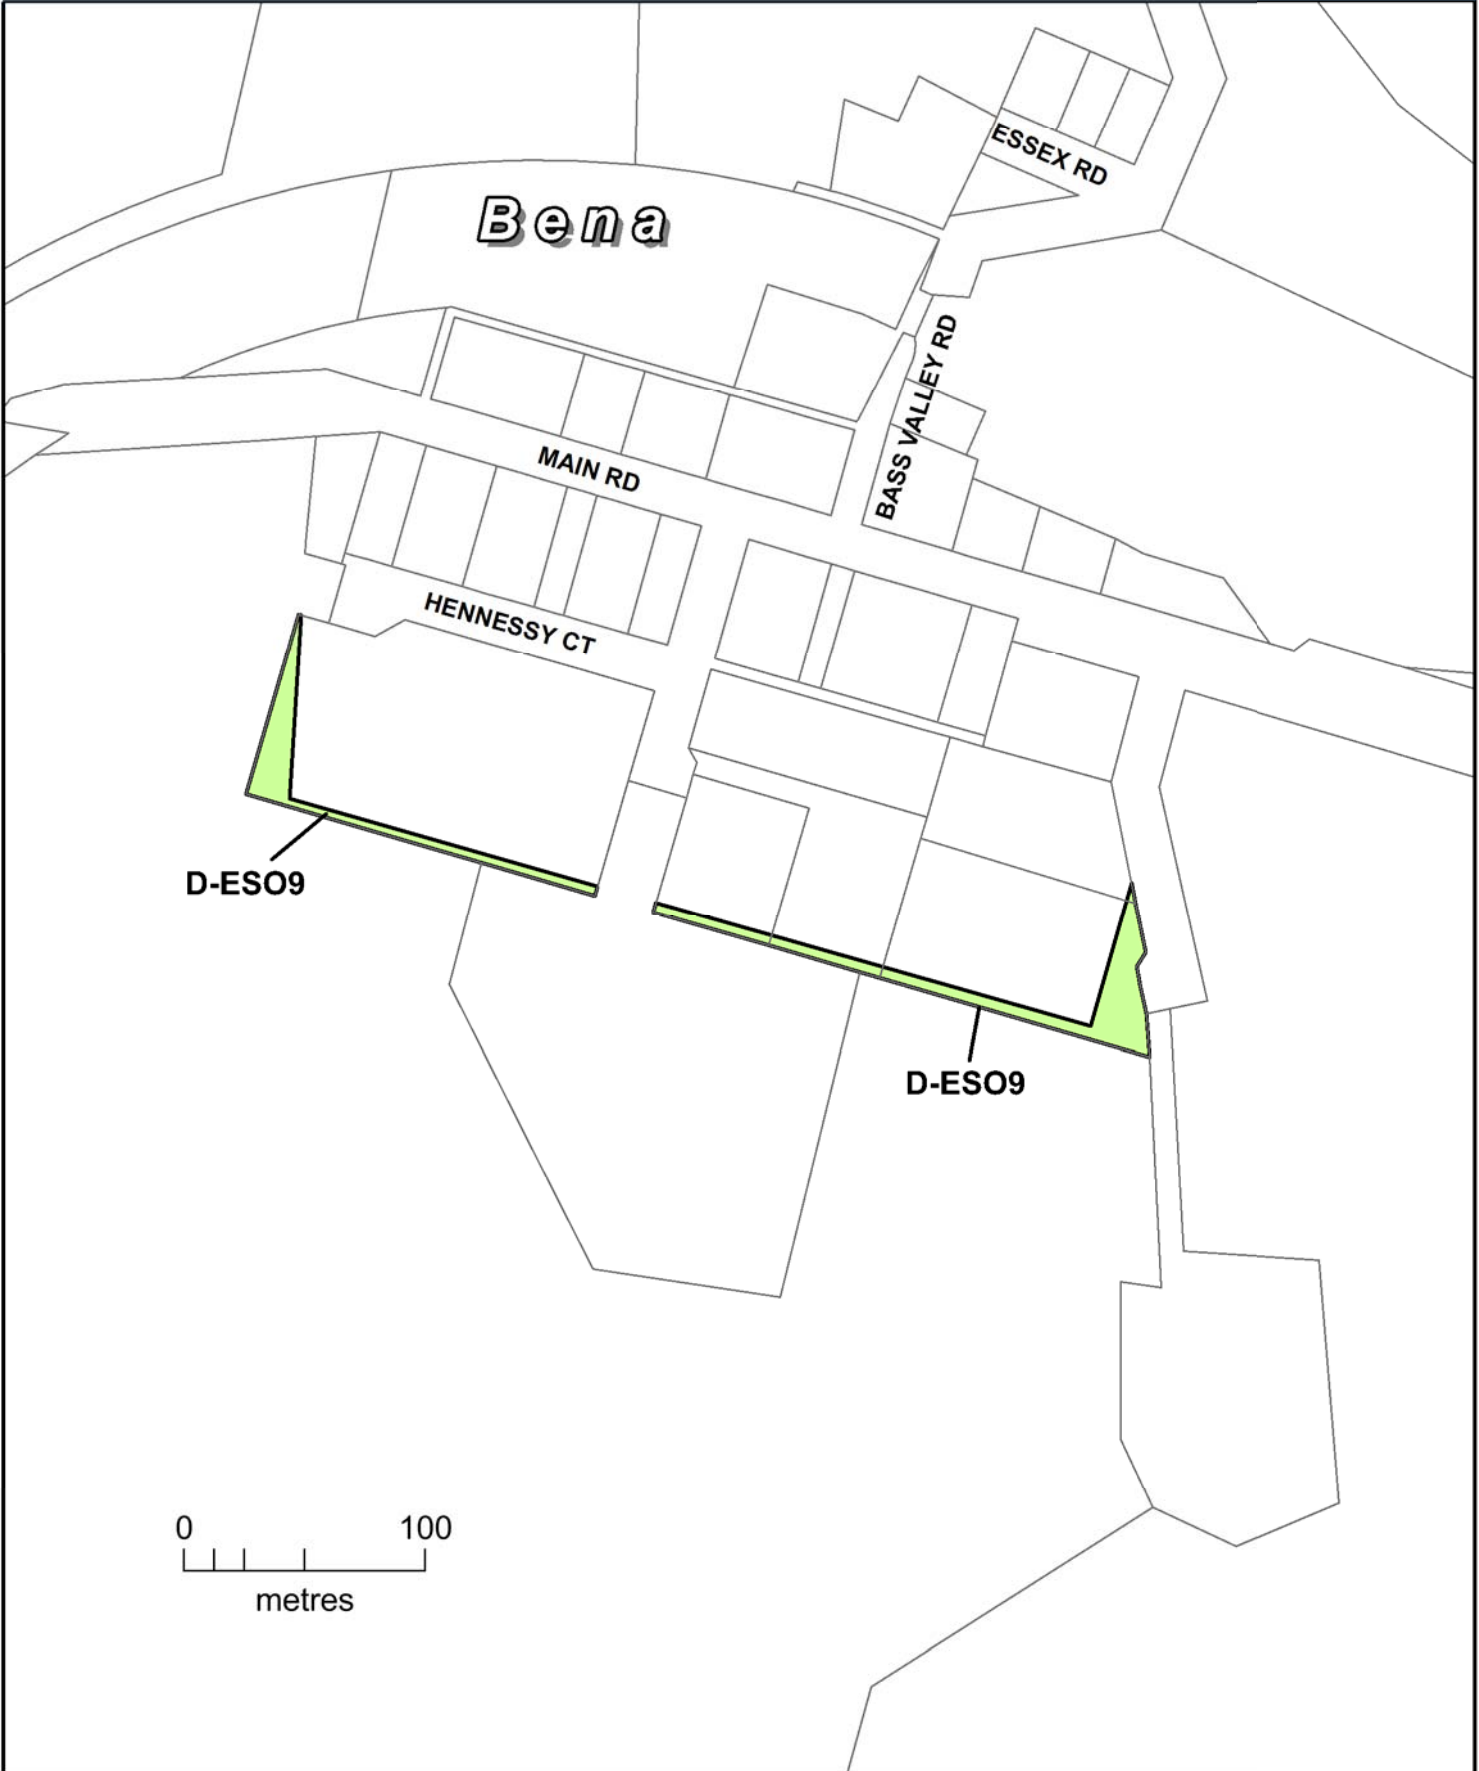

AMENDMENT C100

SOUTH GIPPSLAND PLANNING SCHEME

LEGEND

Part of Planning Scheme Map 26SLO

D-SLO AREA TO BE DELETED FROM A SIGNIFICANT LANDSCAPE OVERLAY

AMENDMENT C100

SOUTH GIPPSLAND PLANNING SCHEME

LEGEND

Part of Planning Scheme Map 26SLO

SLO3 SIGNIFICANT LANDSCAPE OVERLAY - SCHEDULE 3

AMENDMENT C100

LEGEND

Part of Planning Scheme Map 5ESO9

D-ES09 AREA TO BE DELETED FROM AN ENVIRONMENTAL SIGNIFICANCE OVERLAY