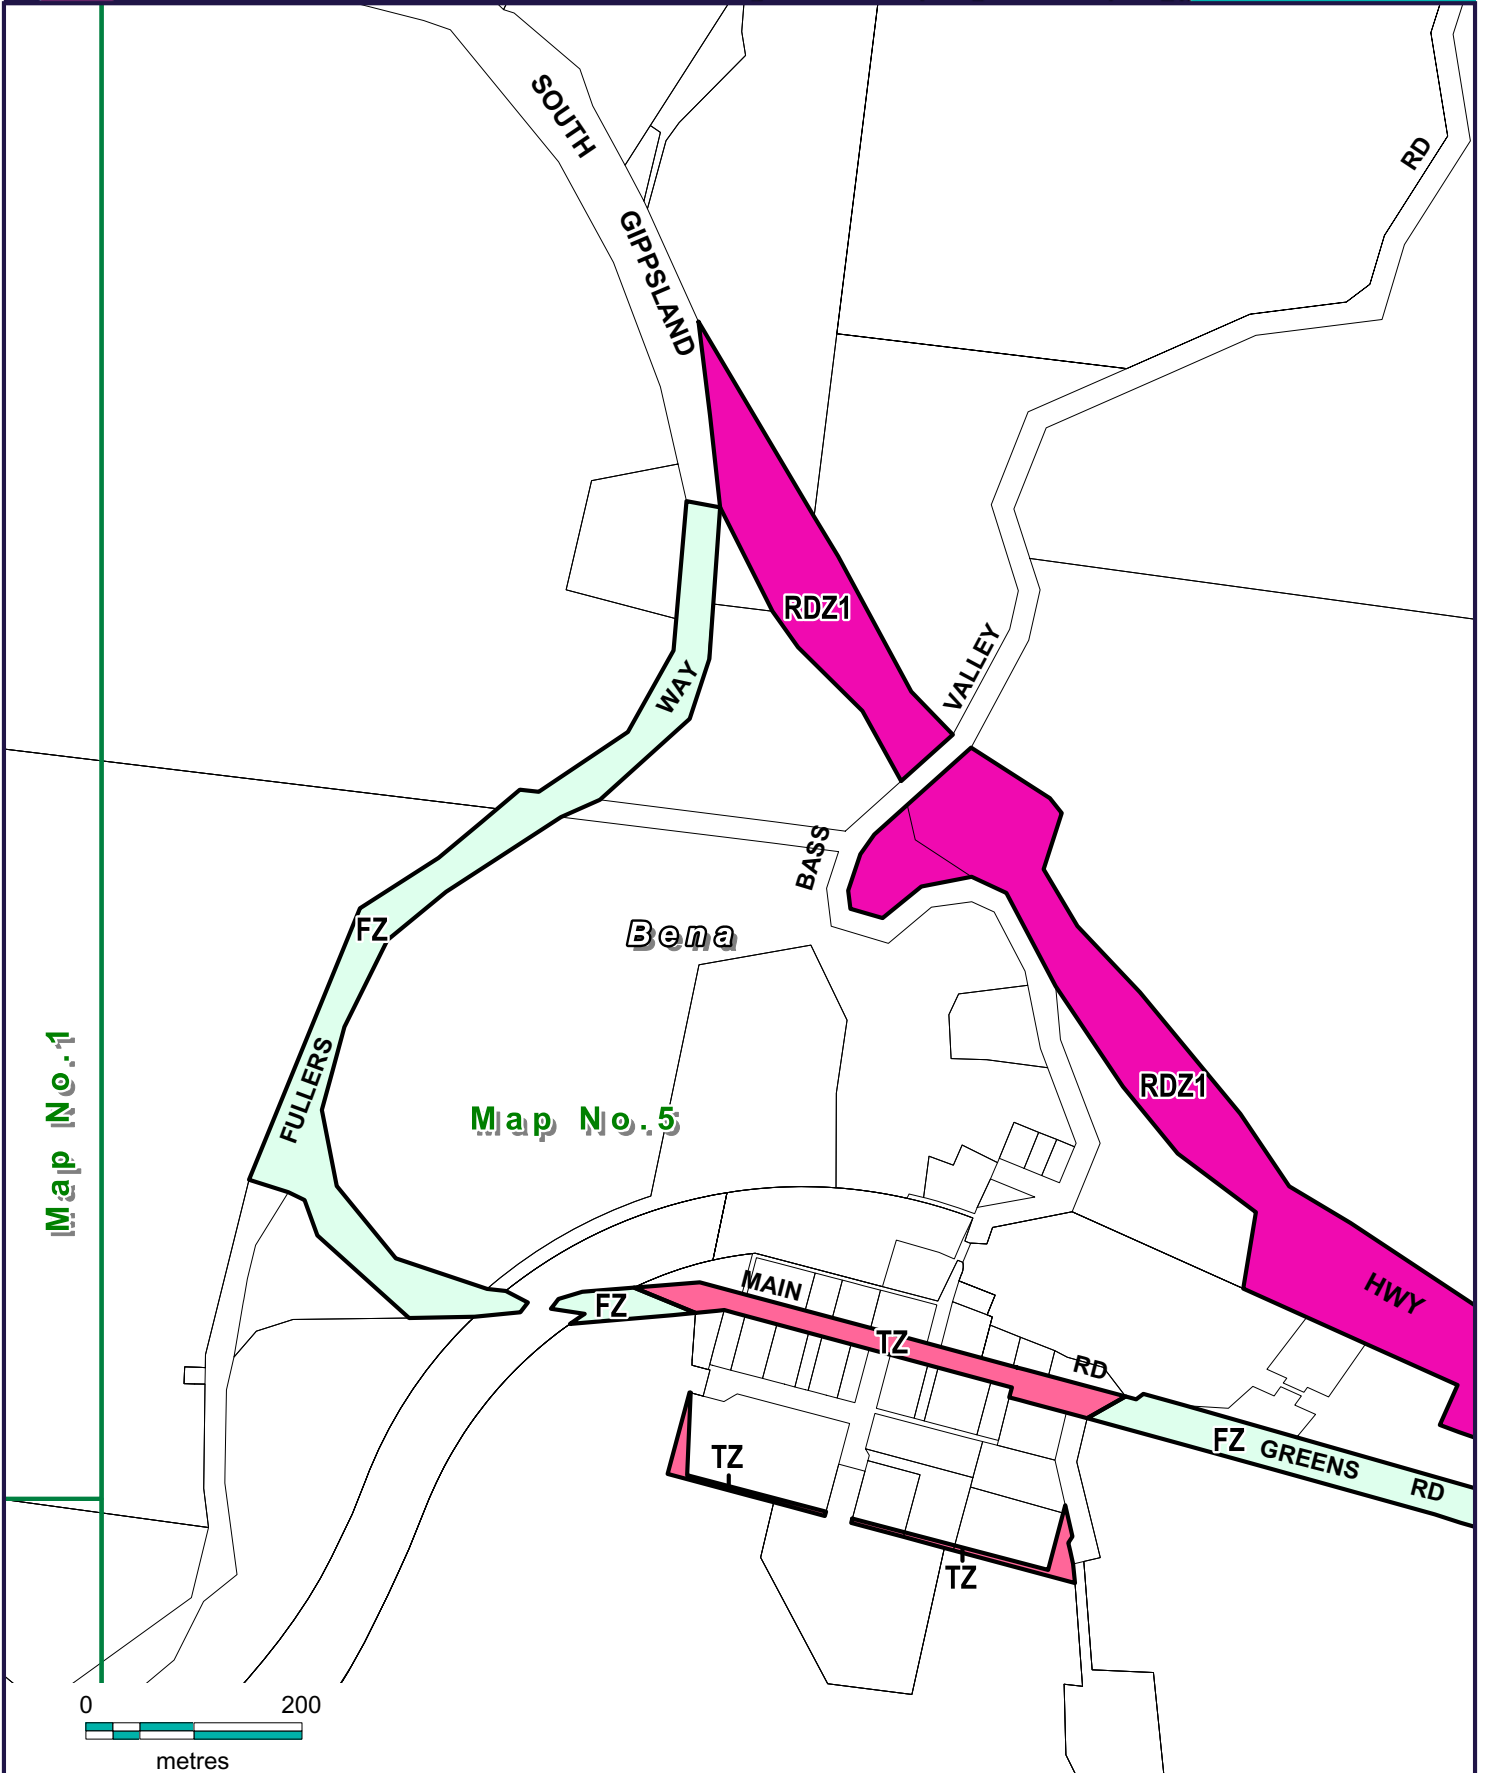

Part of Planning Scheme Maps 5, 6 & 10PAO

AMENDMENT C100

LEGEND

- RDZ1** Road Zone - Category 1
- FZ** Farming Zone
- PUZ4** Public Use Zone 4 - Transport

Part of Planning Scheme Maps 1 & 4

AMENDMENT C100

SOUTH GIPPSLAND PLANNING SCHEME