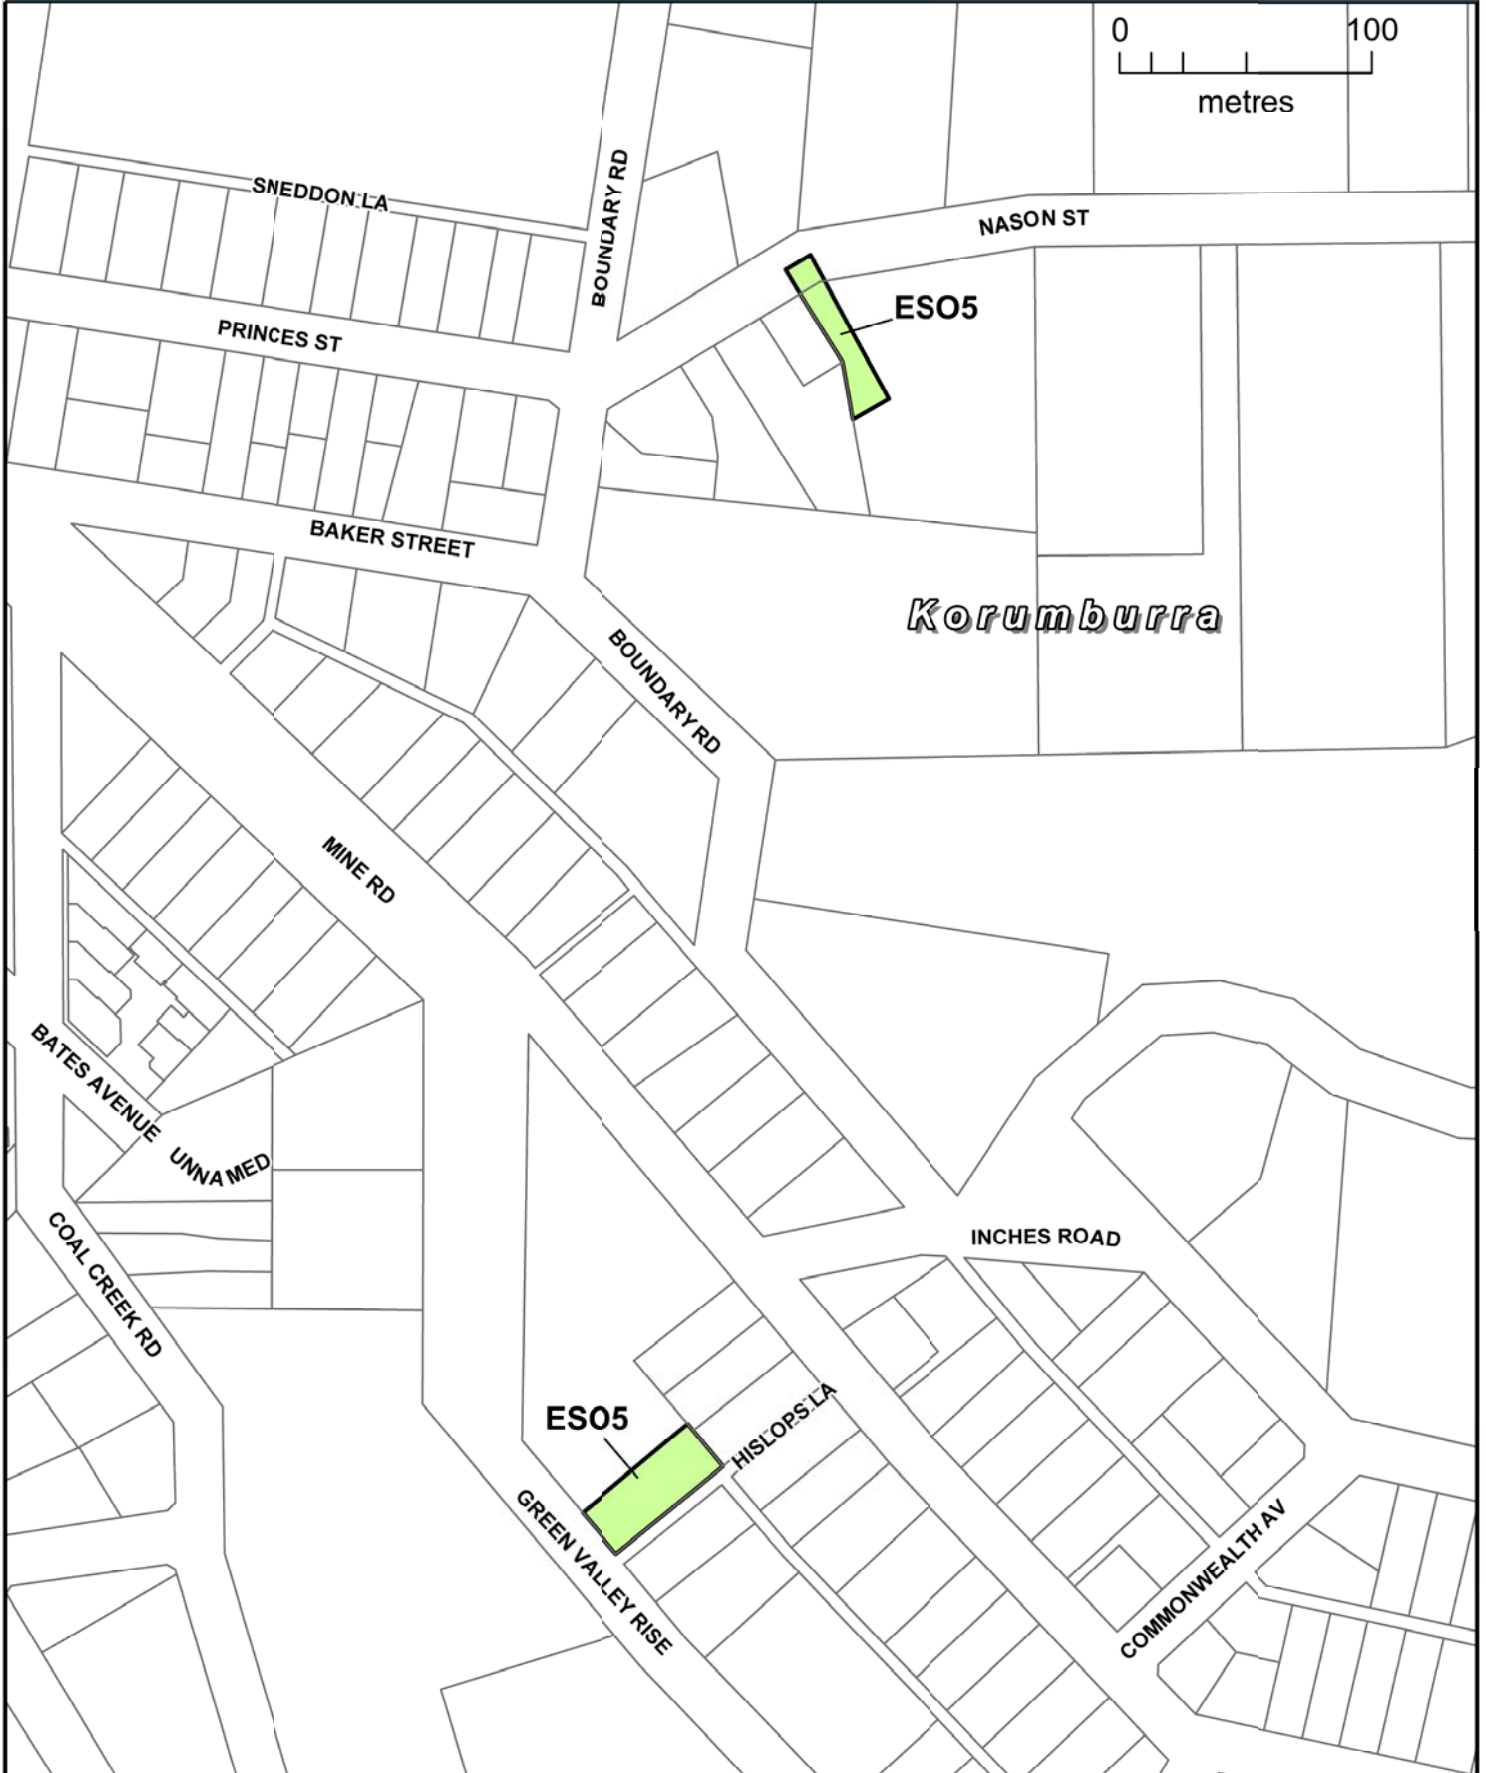

SOUTH GIPPSLAND PLANNING SCHEME

LEGEND

ESO5 ENVIRONMENTAL SIGNIFICANCE OVERLAY - SCHEDULE 5

Part of Planning Scheme Map 14ESO5

AMENDMENT C100