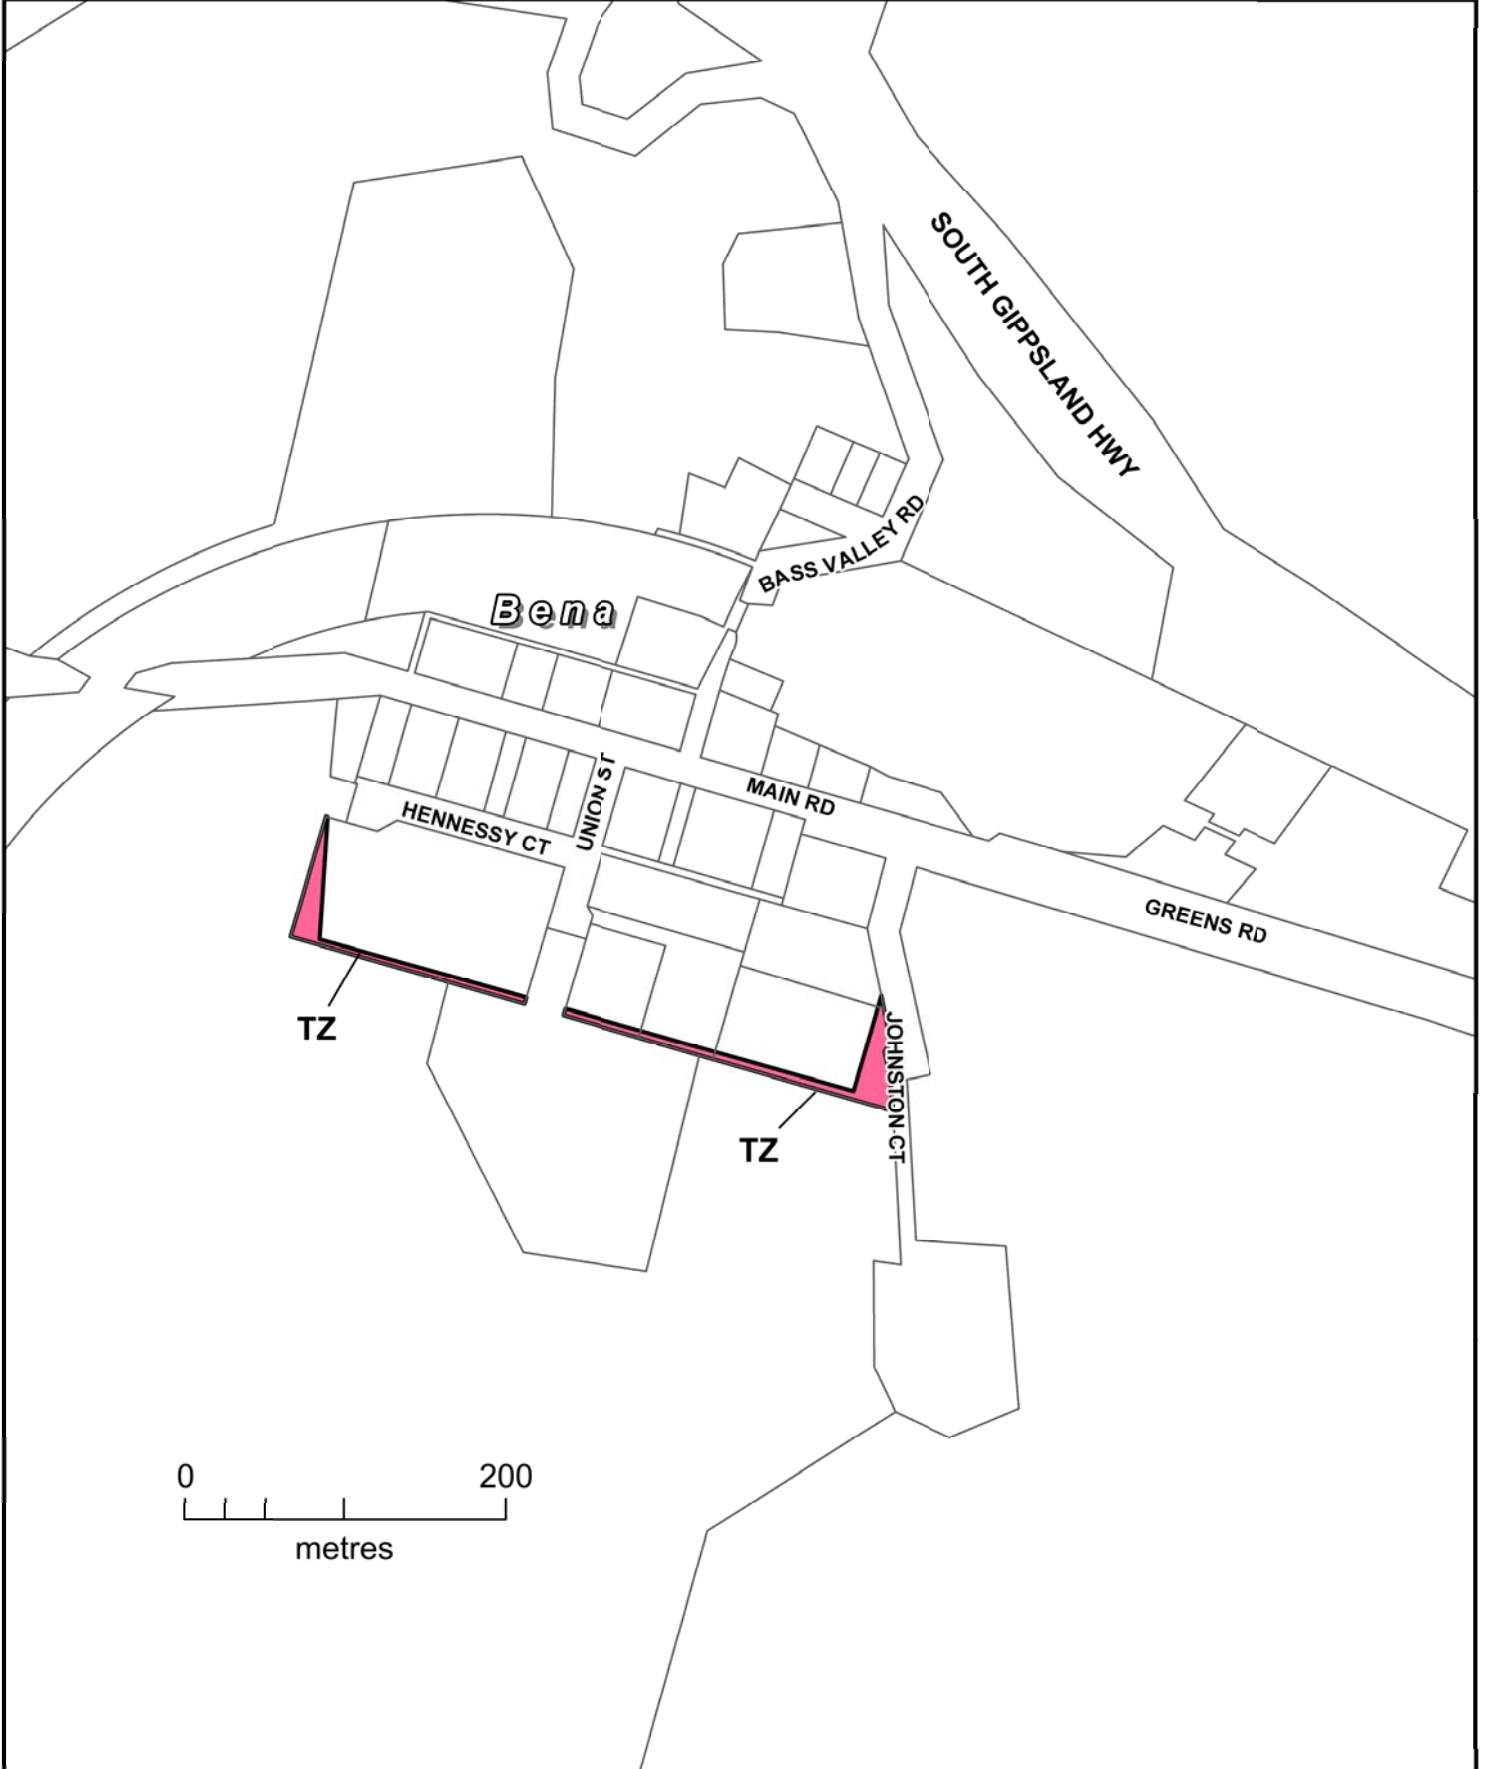

SOUTH GIPPSLAND PLANNING SCHEME

LEGEND

 TOWNSHIP ZONE

Part of Planning Scheme Map 5

AMENDMENT C100

SOUTH GIPPSLAND PLANNING SCHEME

LEGEND

Part of Planning Scheme Map 14

-  GRZ1 GENERAL RESIDENTIAL ZONE - SCHEDULE 1
-  RLZ RURAL LIVING ZONE

AMENDMENT C100

SOUTH GIPPSLAND PLANNING SCHEME

LEGEND

DDO1 DESIGN AND DEVELOPMENT OVERLAY - SCHEDULE 1

Part of Planning Scheme Map 16DDO