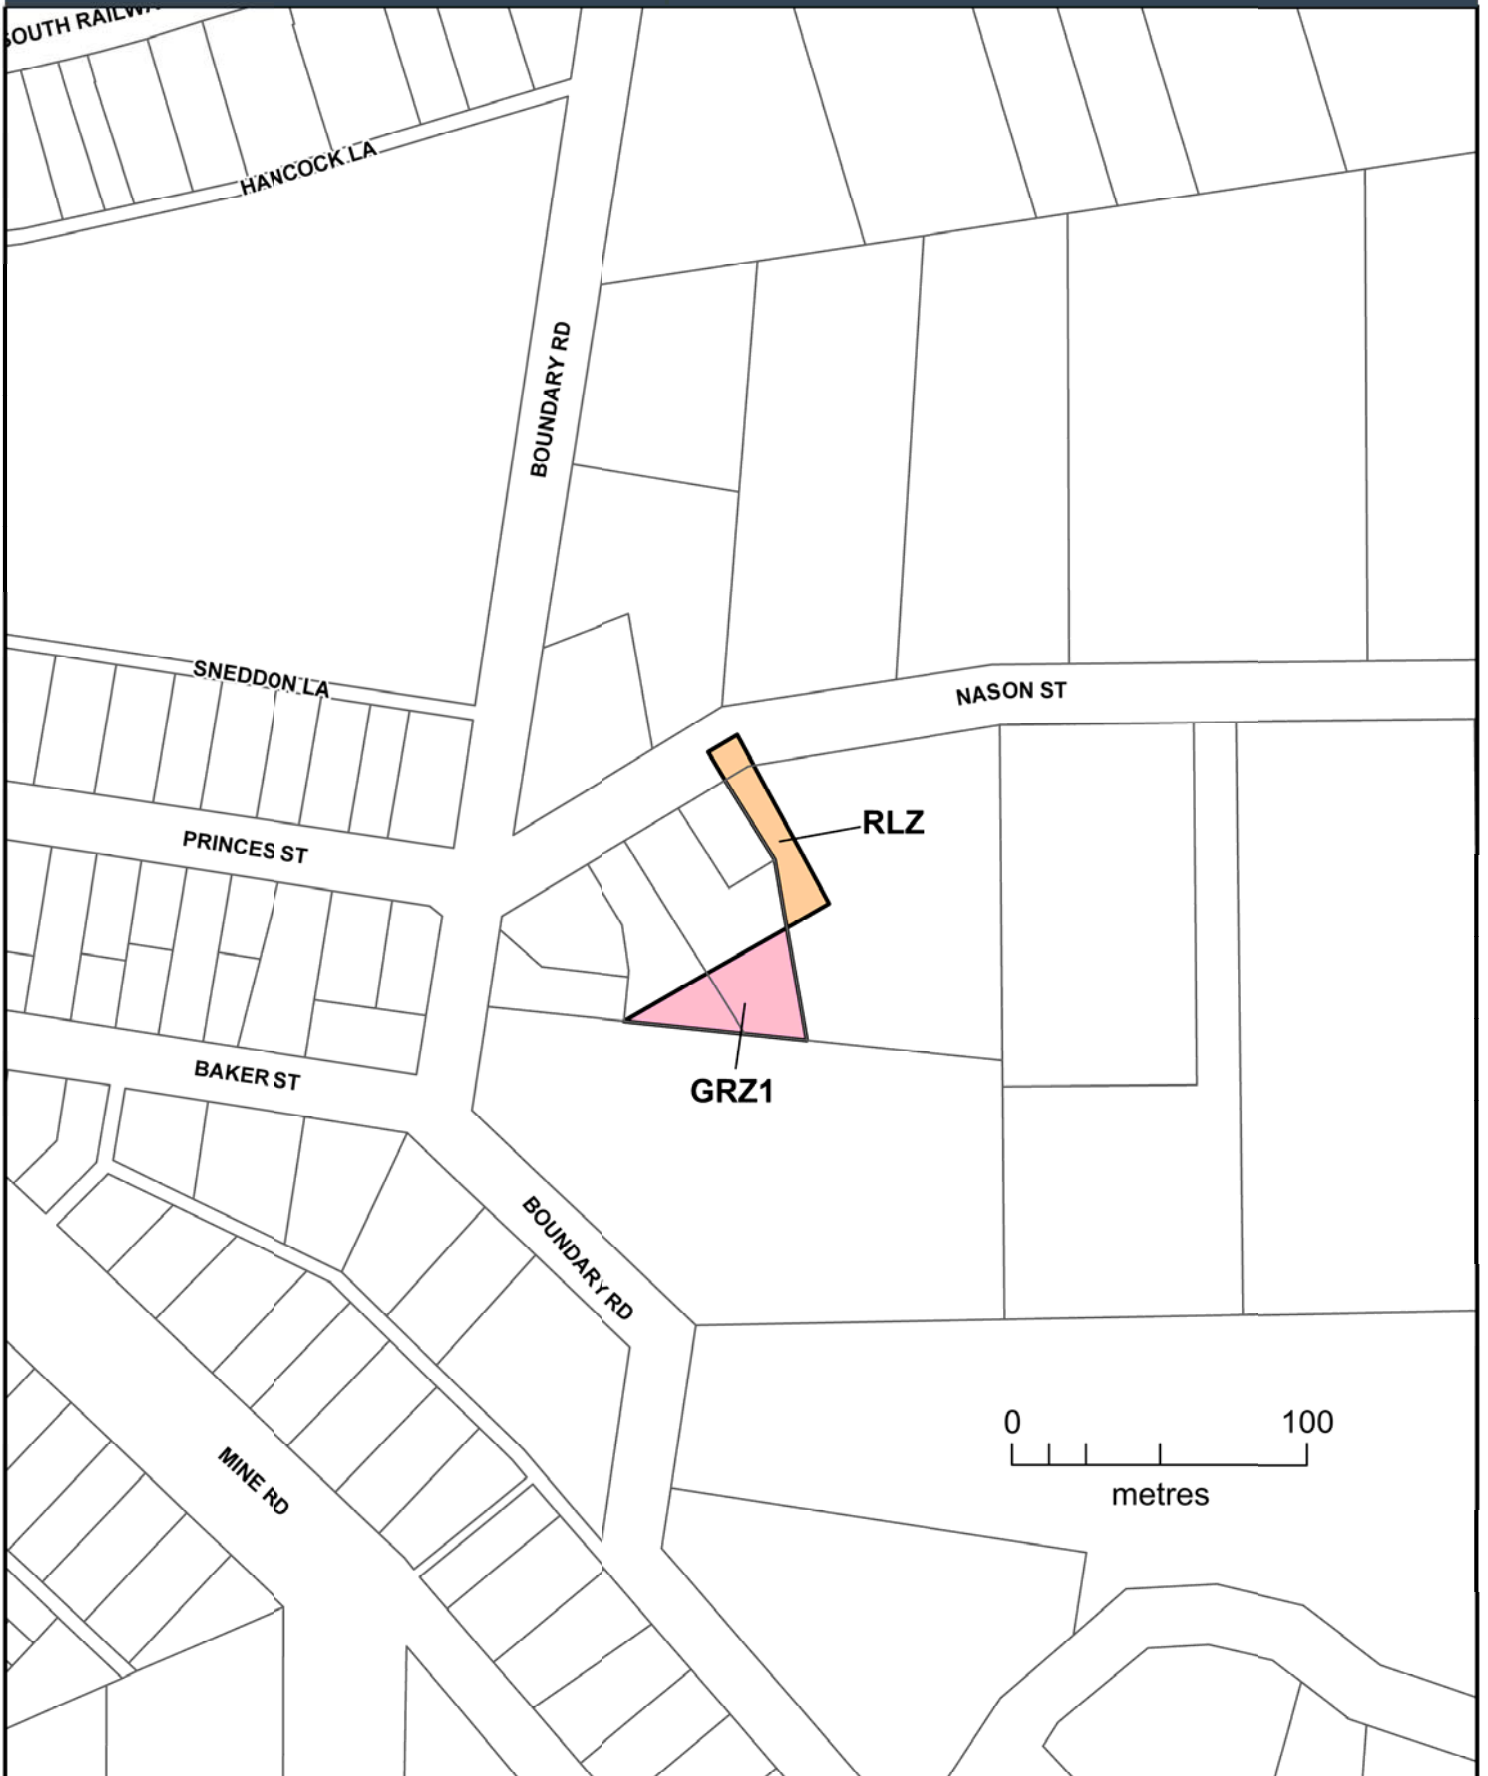

SOUTH GIPPSLAND PLANNING SCHEME

LEGEND

 TOWNSHIP ZONE

Part of Planning Scheme Map 5

AMENDMENT C100

SOUTH GIPPSLAND PLANNING SCHEME

LEGEND

Part of Planning Scheme Map 14

-  GRZ1 GENERAL RESIDENTIAL ZONE - SCHEDULE 1
-  RLZ RURAL LIVING ZONE

AMENDMENT C100

SOUTH GIPPSLAND PLANNING SCHEME

LEGEND

DDO1 DESIGN AND DEVELOPMENT OVERLAY - SCHEDULE 1

Part of Planning Scheme Map 16DDO