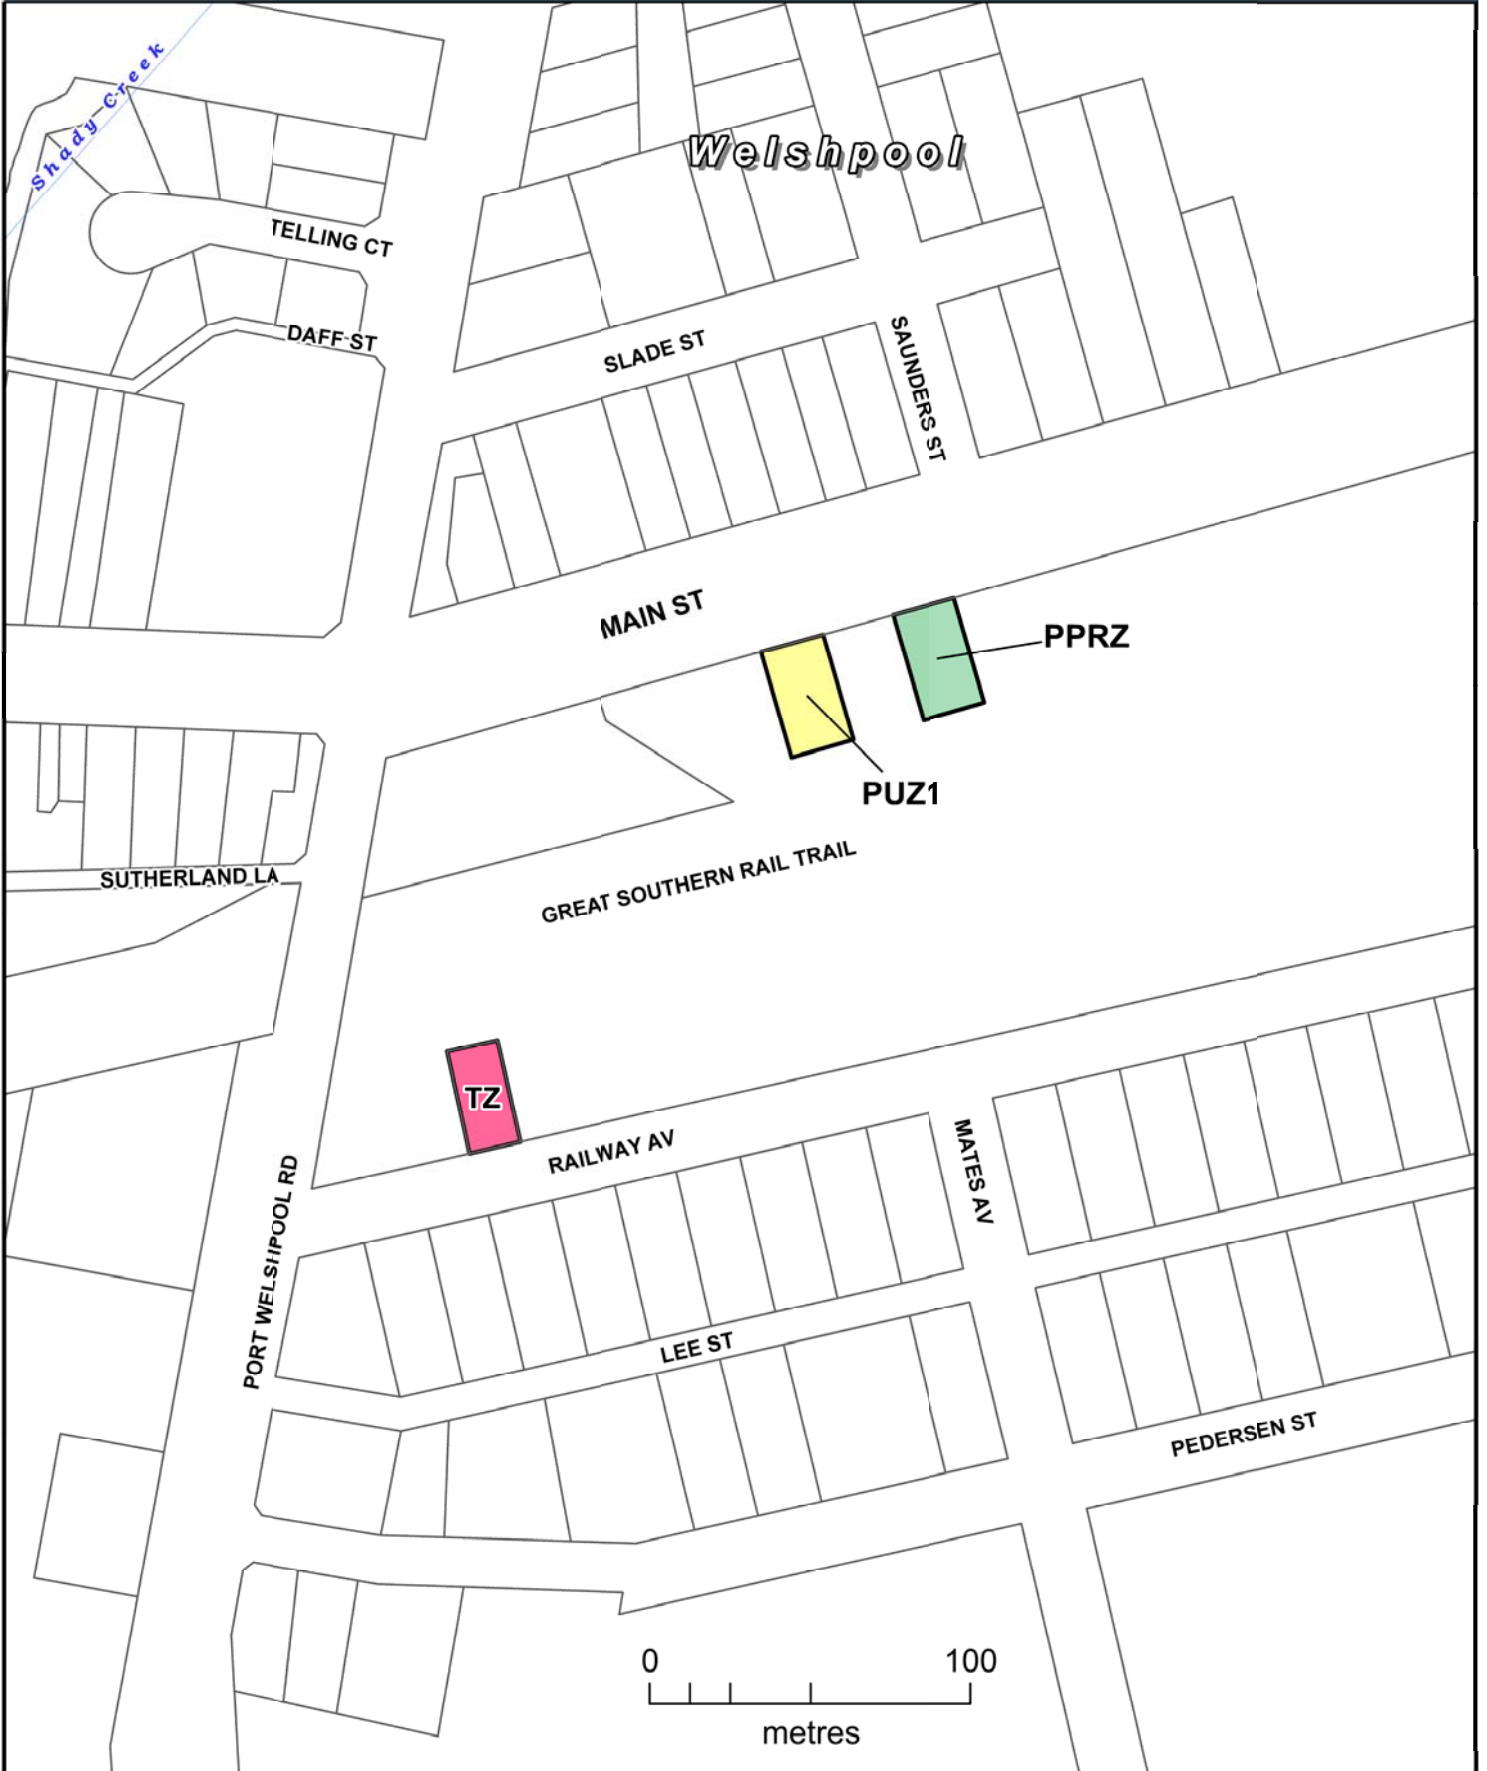

Part of Planning Scheme Map 28

AMENDMENT C100

SOUTH GIPPSLAND PLANNING SCHEME

LEGEND

Part of Planning Scheme Map 6

FZ FARMING ZONE

AMENDMENT C100

SOUTH GIPPSLAND PLANNING SCHEME