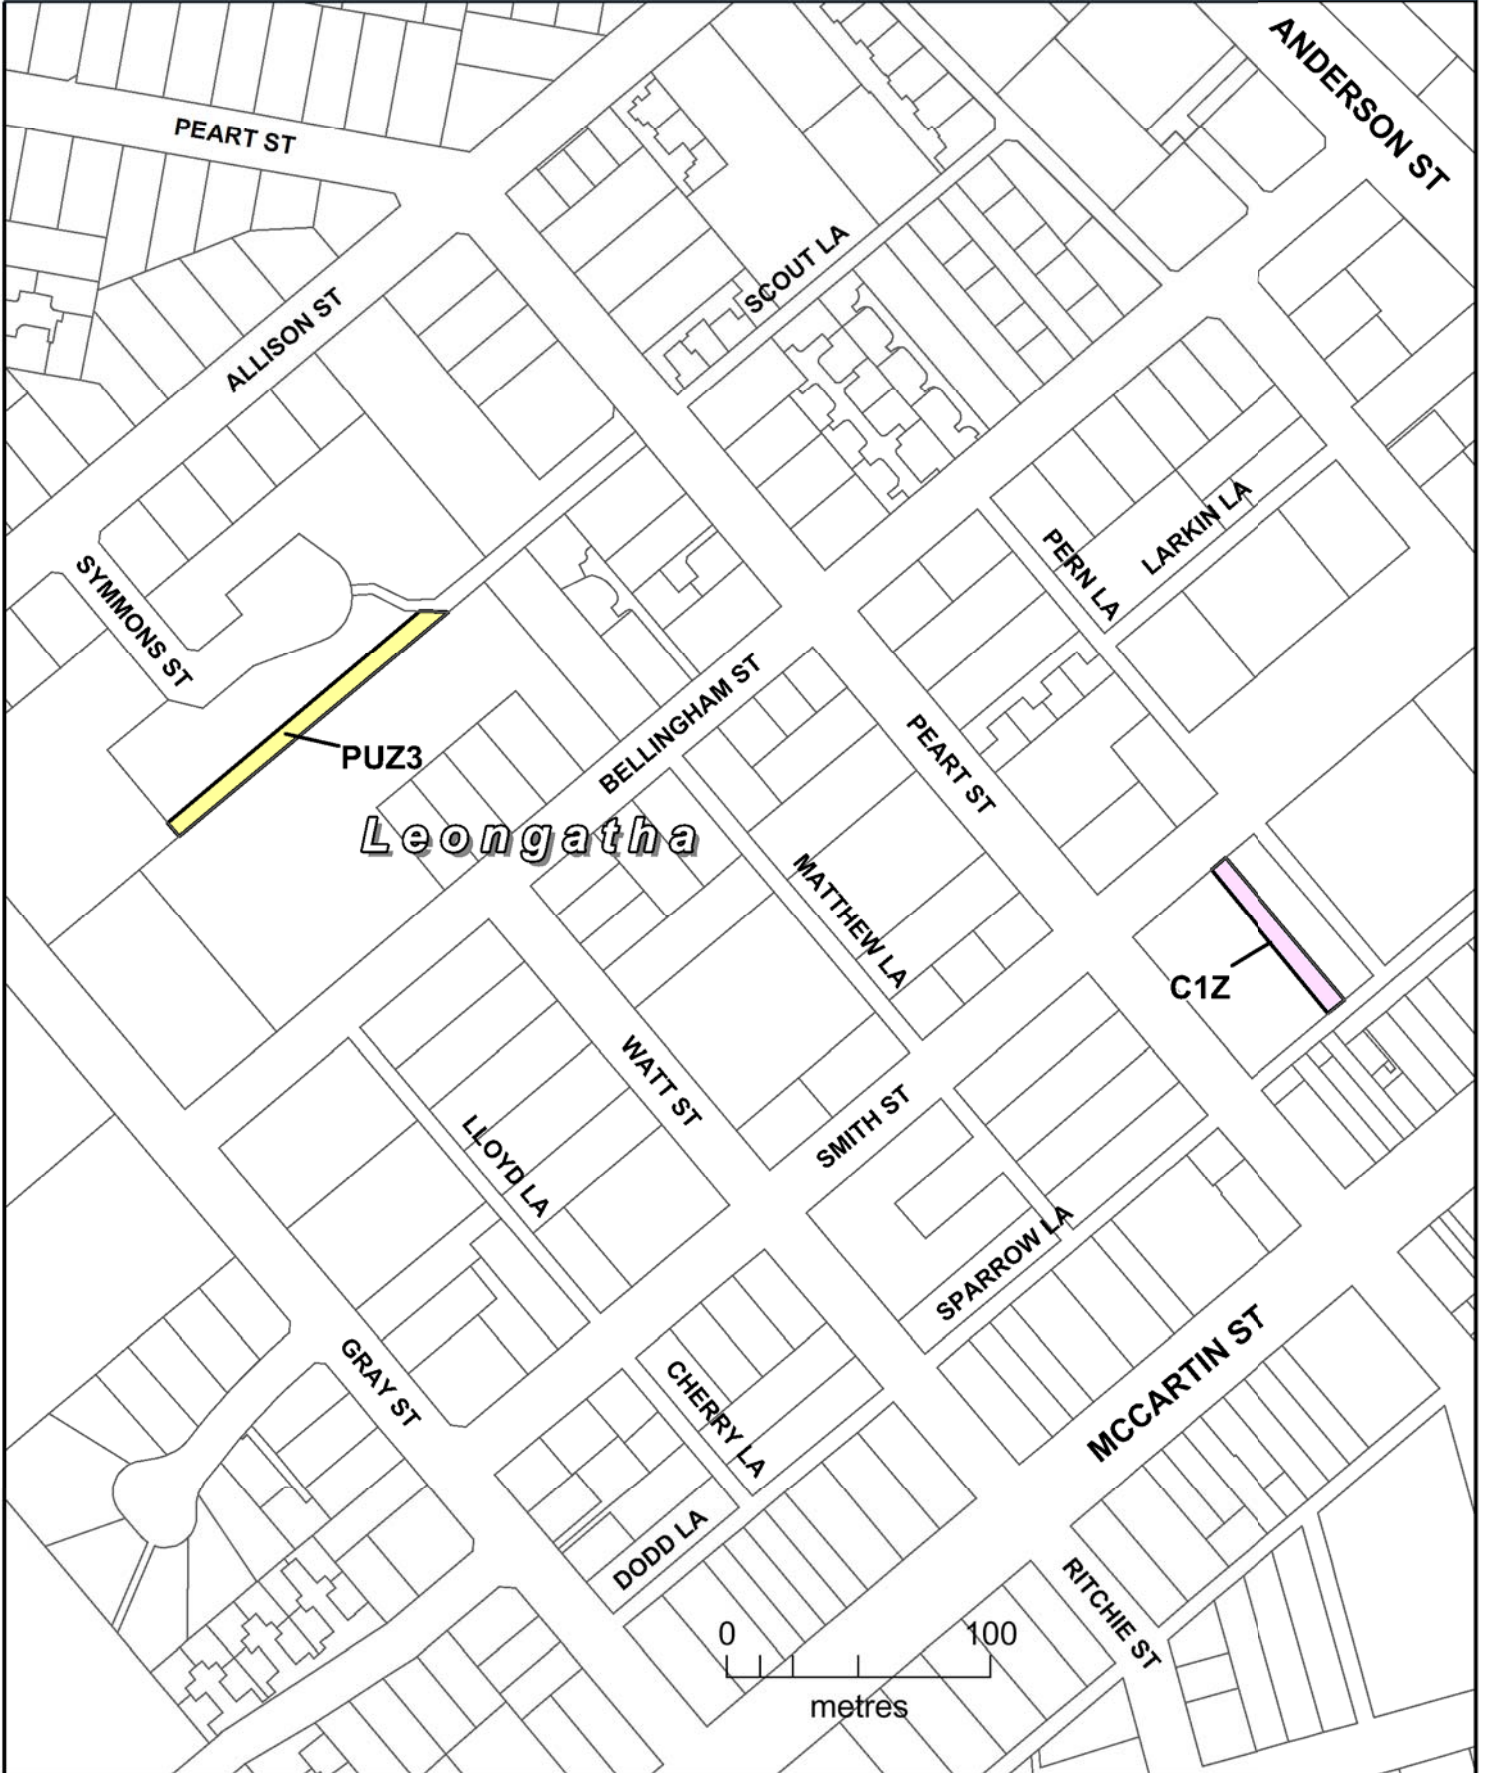

SOUTH GIPPSLAND PLANNING SCHEME

LEGEND

Part of Planning Scheme Map 14

PPRZ PUBLIC PARK AND RECREATION ZONE

AMENDMENT C100

SOUTH GIPPSLAND PLANNING SCHEME

LEGEND

Part of Planning Scheme Map 16