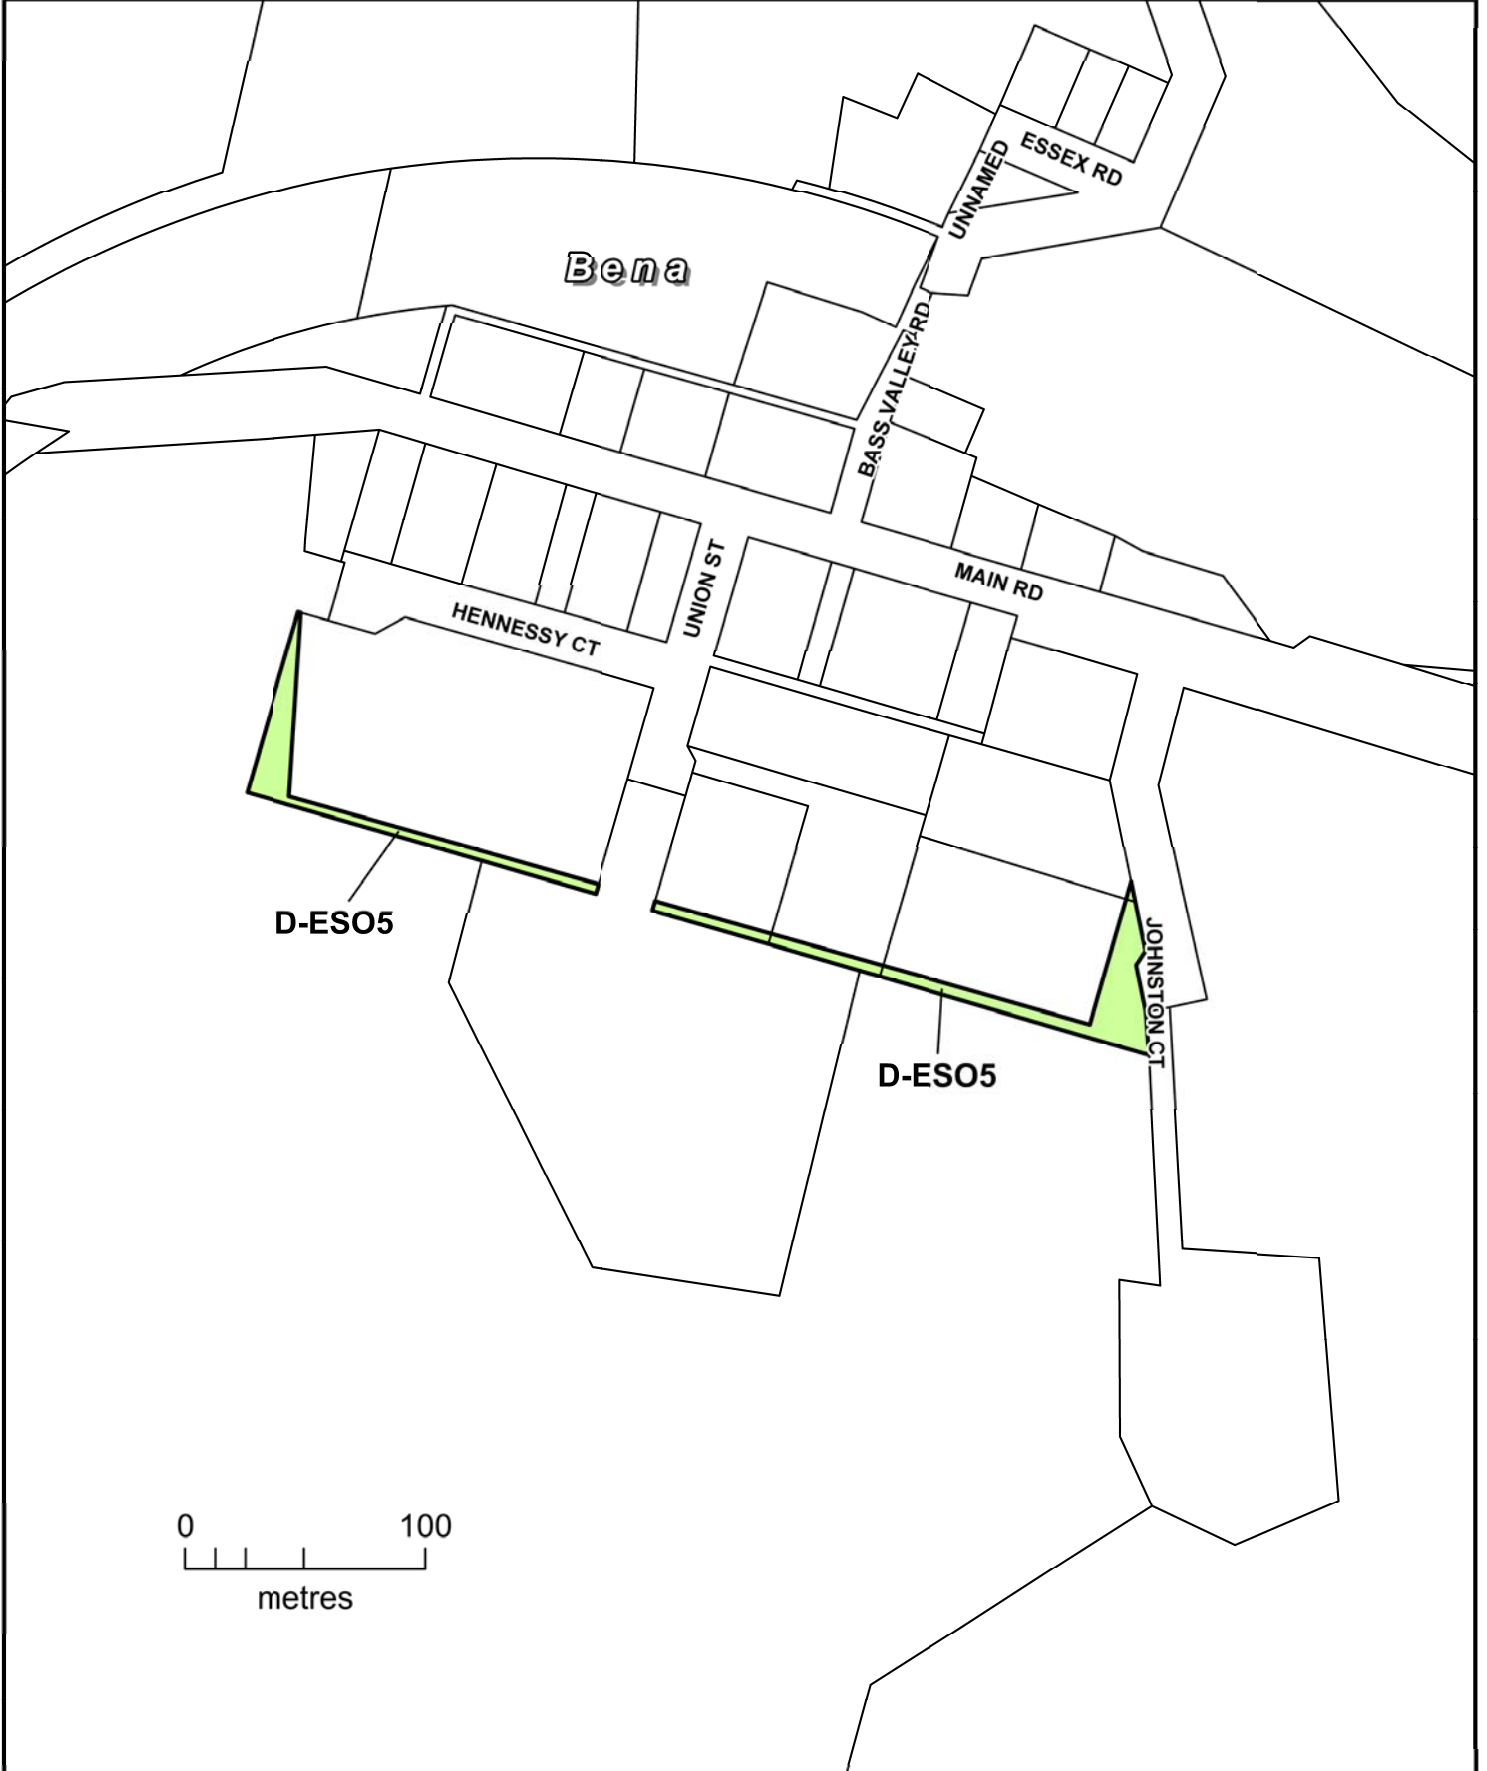

AMENDMENT C100

LEGEND

Part of Planning Scheme Map 19ESO5

D-ES05 AREA TO BE DELETED FROM AN ENVIRONMENTAL SIGNIFICANCE OVERLAY

AMENDMENT C100

SOUTH GIPPSLAND PLANNING SCHEME

LEGEND

Part of Planning Scheme Map 5ESO5