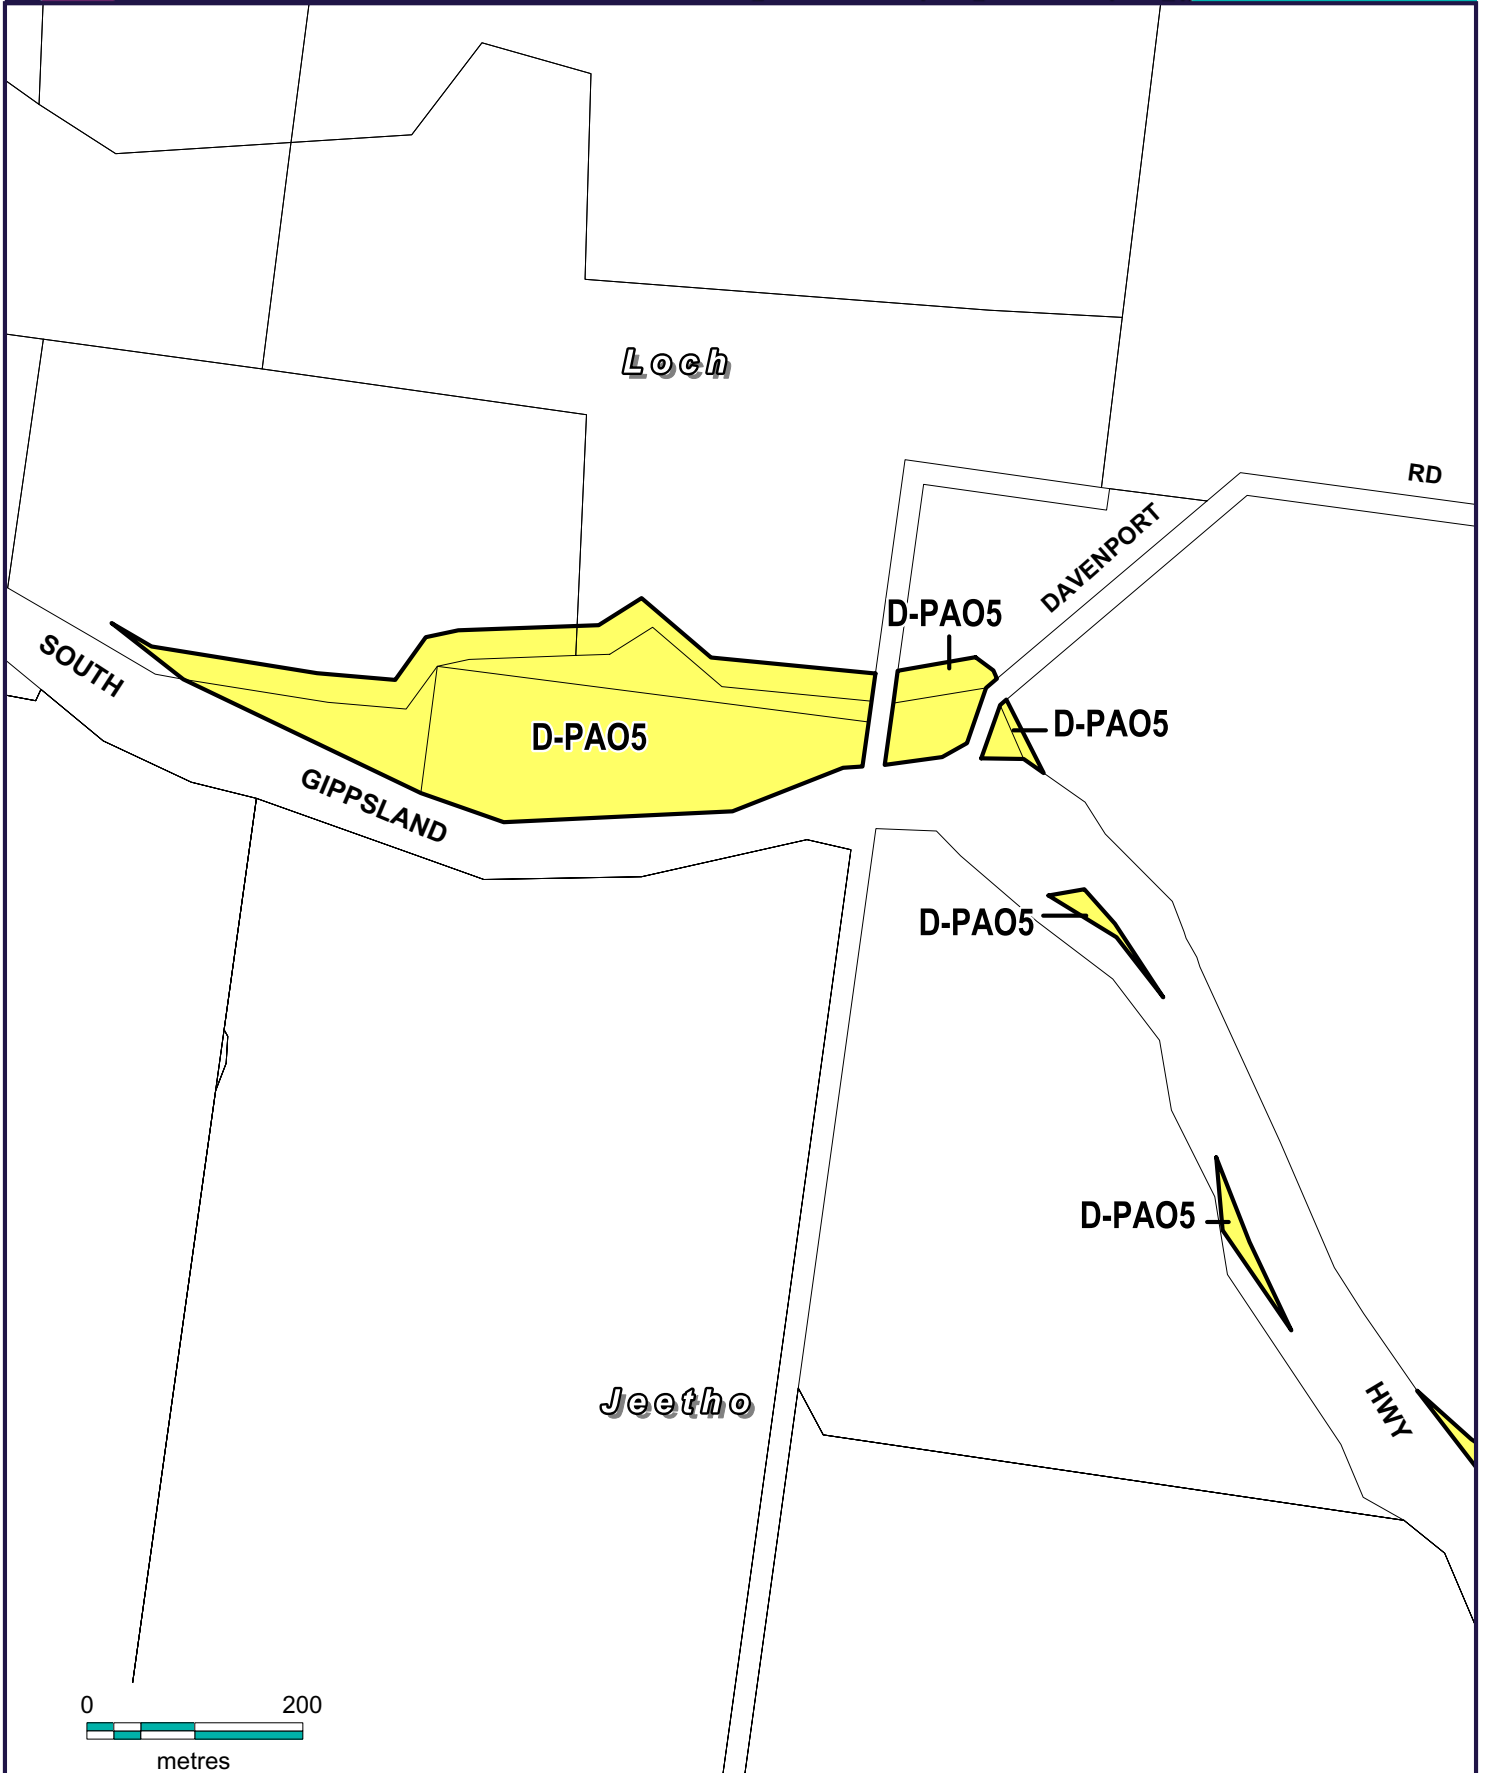

LEGEND

D-PAO5

Area to be deleted from a Public Acquisition Overlay 5 - VicRoads for proposed improvements to and deviation of the South Gippsland Highway between Loch and Jeetho Road

Part of Planning Scheme Maps 1PAO

AMENDMENT C100