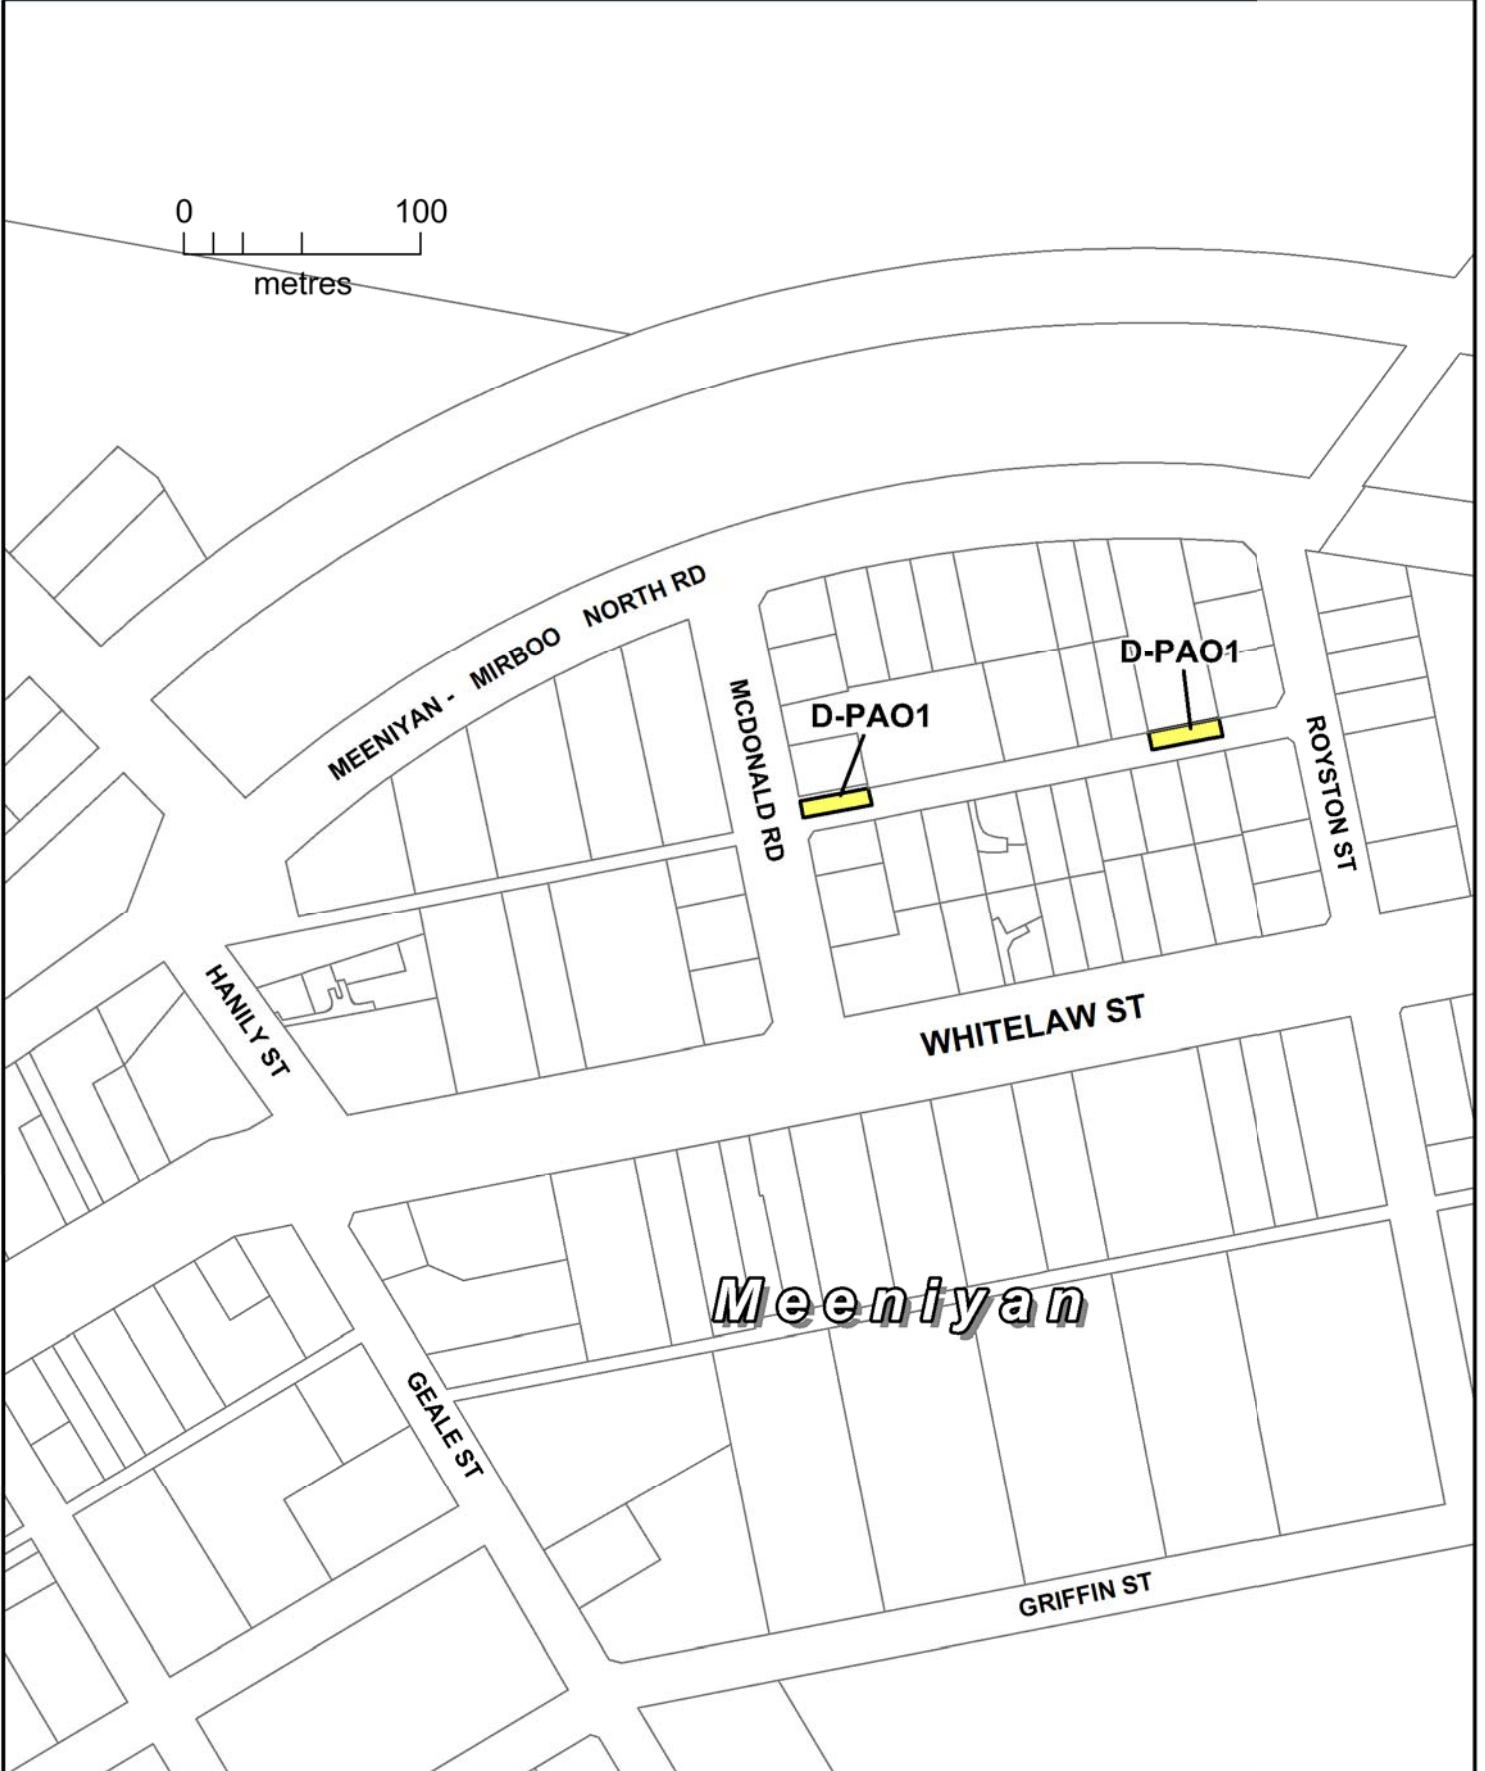

LEGEND

D-PAO AREA TO BE DELETED FROM A PUBLIC ACQUISITION OVERLAY

Part of Planning Scheme Map 16PAO

AMENDMENT C100

SOUTH GIPPSLAND PLANNING SCHEME

LEGEND

Part of Planning Scheme Map 20PAO

D-PAO AREA TO BE DELETED FROM A PUBLIC ACQUISITION OVERLAY

AMENDMENT C100

SOUTH GIPPSLAND PLANNING SCHEME

LEGEND

Part of Planning Scheme Map 26SLO

D-SLO AREA TO BE DELETED FROM A SIGNIFICANT LANDSCAPE OVERLAY

AMENDMENT C100

SOUTH GIPPSLAND PLANNING SCHEME

LEGEND