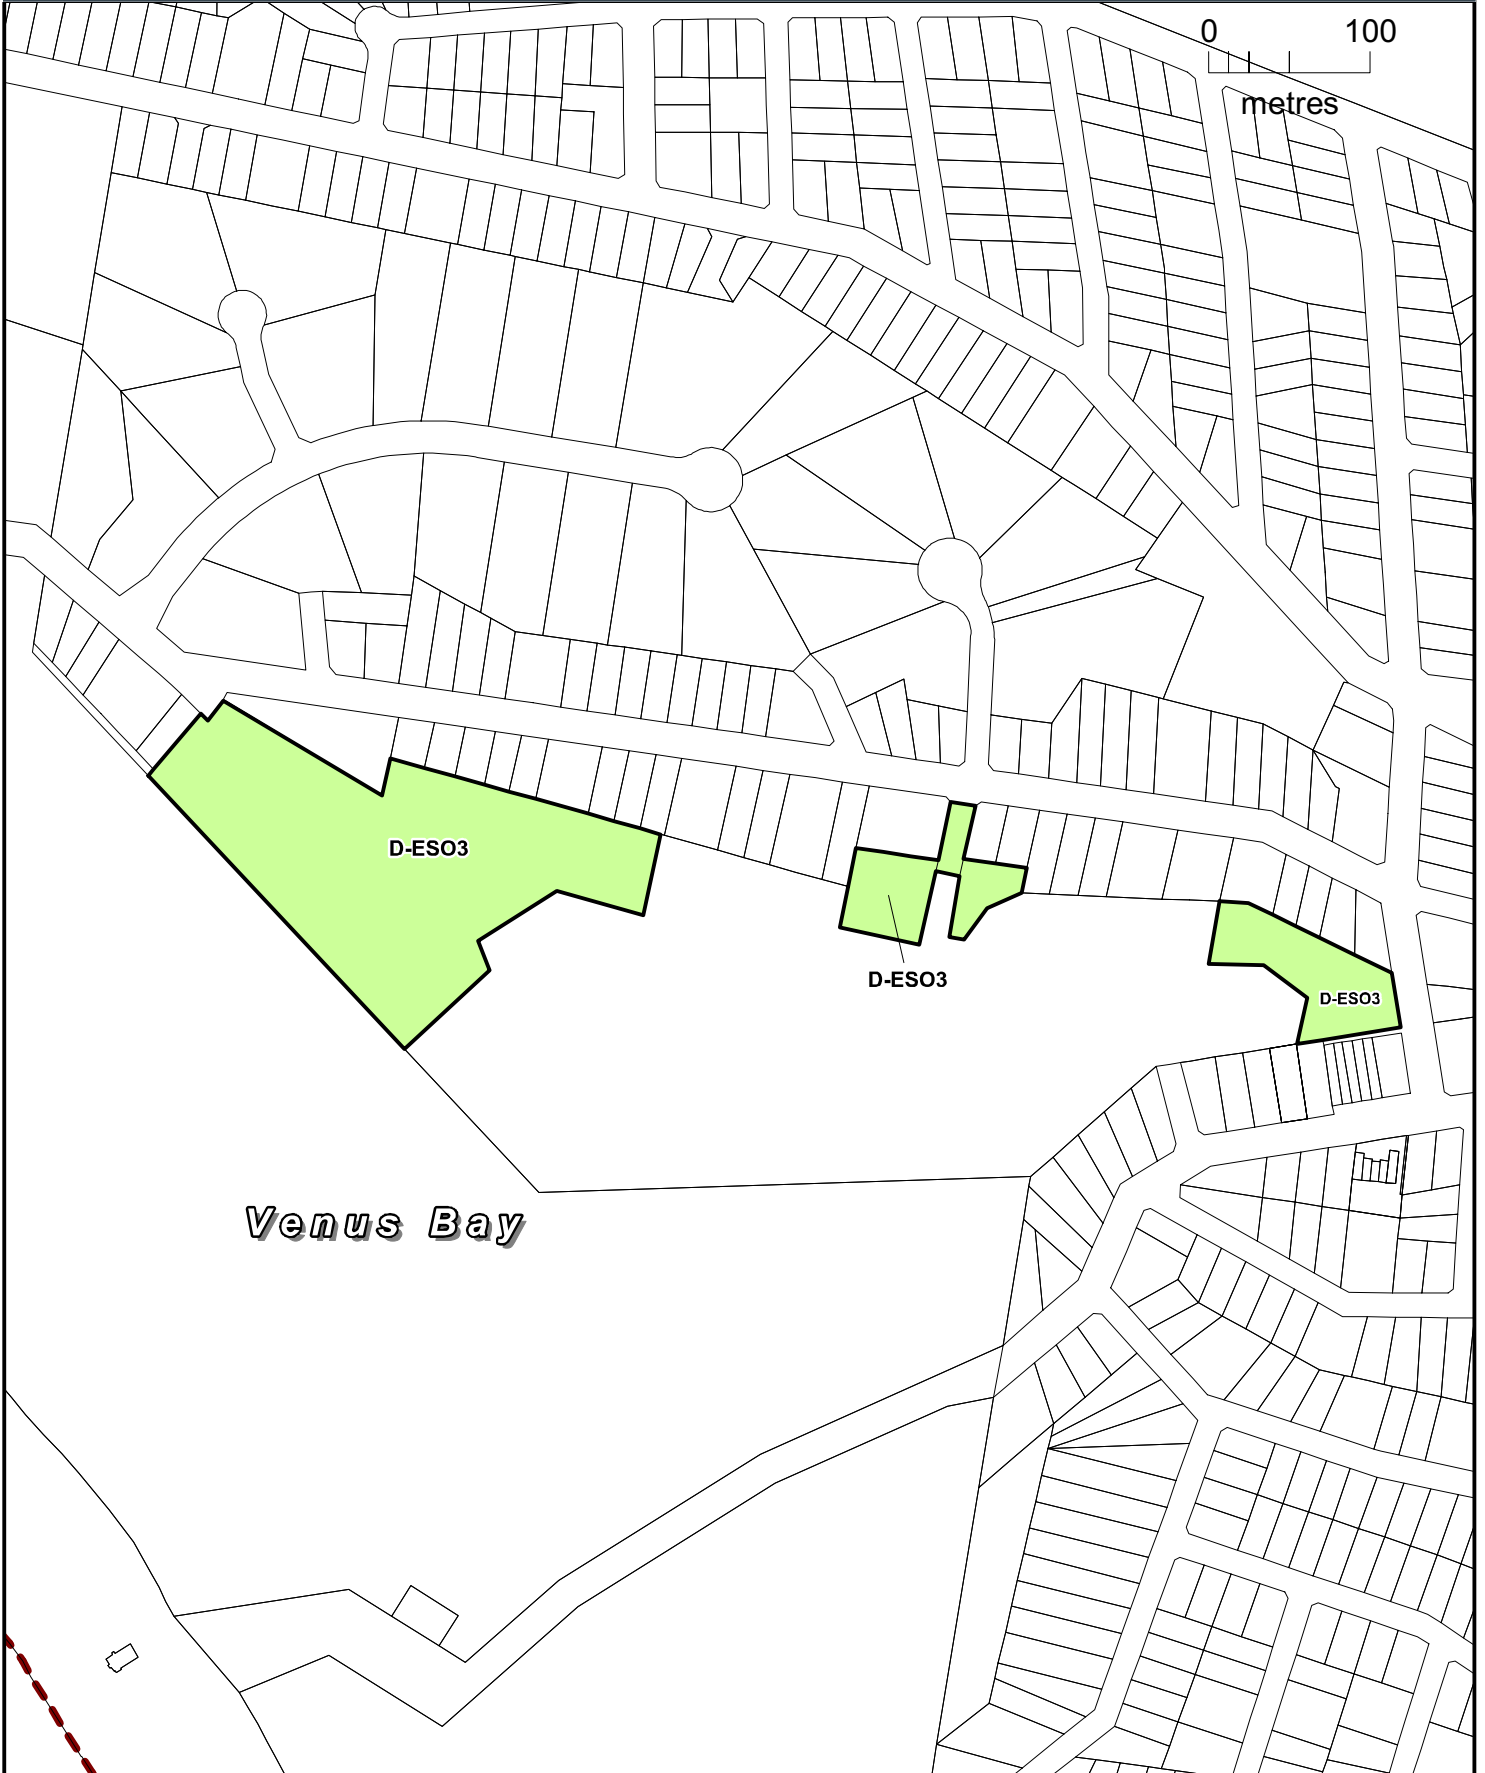

SOUTH GIPPSLAND PLANNING SCHEME

LEGEND

Part of Planning Scheme Map 24ESO

ES07 ENVIRONMENTAL SIGNIFICANCE OVERLAY - SCHEDULE 7

AMENDMENT C109

SOUTH GIPPSLAND PLANNING SCHEME

LEGEND

DDO5 DESIGN AND DEVELOPMENT OVERLAY - SCHEDULE 5

Part of Planning Scheme Map 24DDO

AMENDMENT C109

SOUTH GIPPSLAND PLANNING SCHEME

Venus Bay

LEGEND

-  SUZ7 SPECIAL USE ZONE - SCHEDULE 7
-  LDRZ LOW DENSITY RESIDENTIAL ZONE
-  TZ TOWNSHIP ZONE

Part of Planning Scheme Map 24

AMENDMENT C109

SOUTH GIPPSLAND PLANNING SCHEME

LEGEND

Part of Planning Scheme Map 24ESO

D-ES03 AREA TO BE DELETED FROM AN ENVIRONMENTAL SIGNIFICANCE OVERLAY

AMENDMENT C109