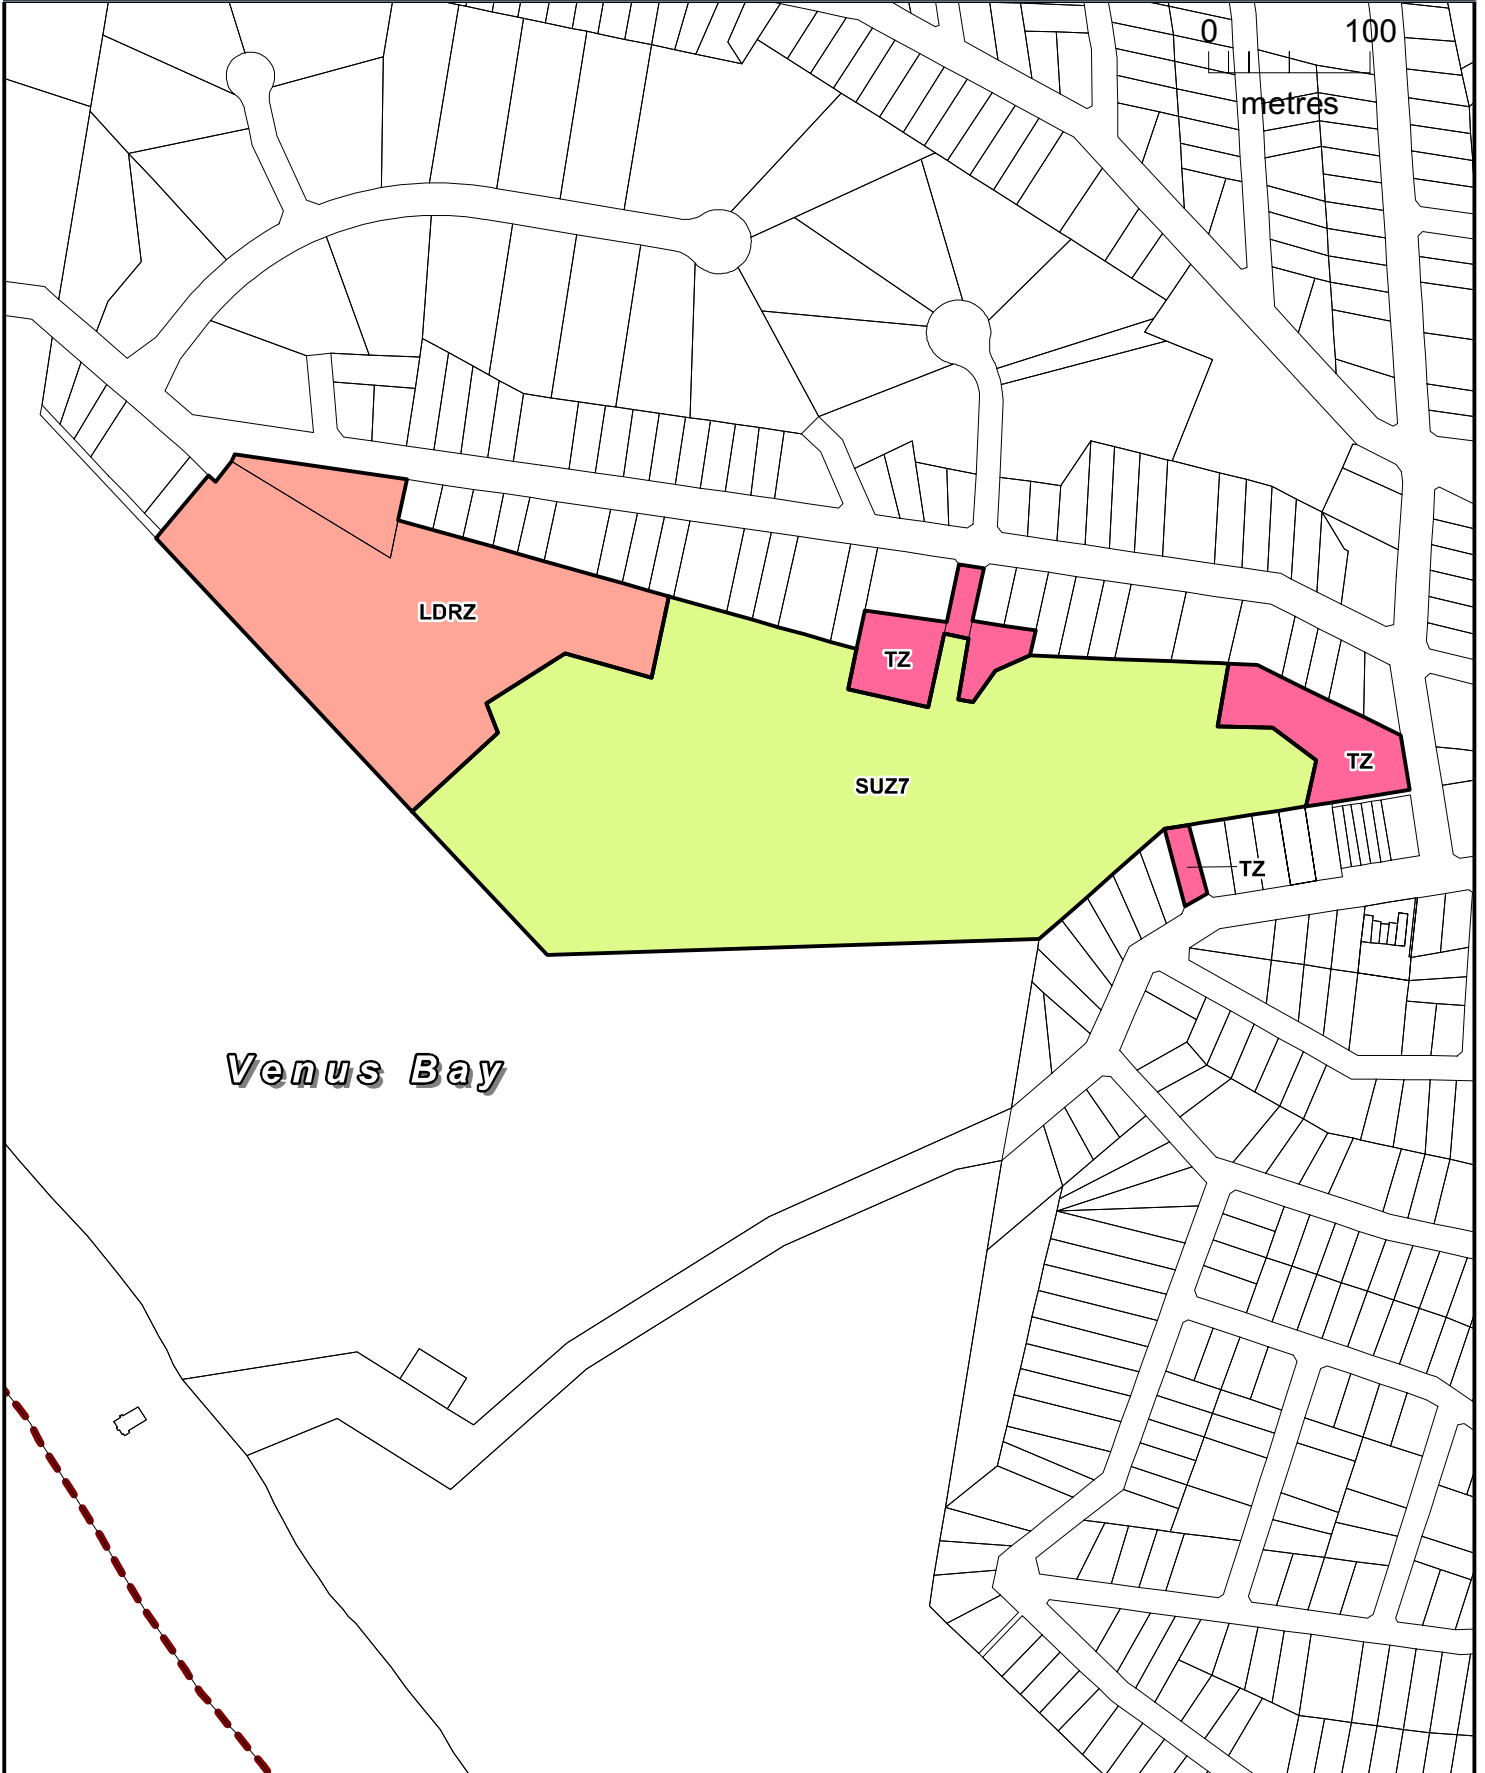

SOUTH GIPPSLAND PLANNING SCHEME

LEGEND

Part of Planning Scheme Map 24ESO

ES07 ENVIRONMENTAL SIGNIFICANCE OVERLAY - SCHEDULE 7

AMENDMENT C109

SOUTH GIPPSLAND PLANNING SCHEME

LEGEND

DDO5 DESIGN AND DEVELOPMENT OVERLAY - SCHEDULE 5

Part of Planning Scheme Map 24DDO

AMENDMENT C109

SOUTH GIPPSLAND PLANNING SCHEME

Venus Bay

LEGEND

-  SUZ7 SPECIAL USE ZONE - SCHEDULE 7
-  LDRZ LOW DENSITY RESIDENTIAL ZONE
-  TZ TOWNSHIP ZONE

Part of Planning Scheme Map 24

AMENDMENT C109

SOUTH GIPPSLAND PLANNING SCHEME

LEGEND

Part of Planning Scheme Map 24ESO

D-ES03 AREA TO BE DELETED FROM AN ENVIRONMENTAL SIGNIFICANCE OVERLAY

AMENDMENT C109