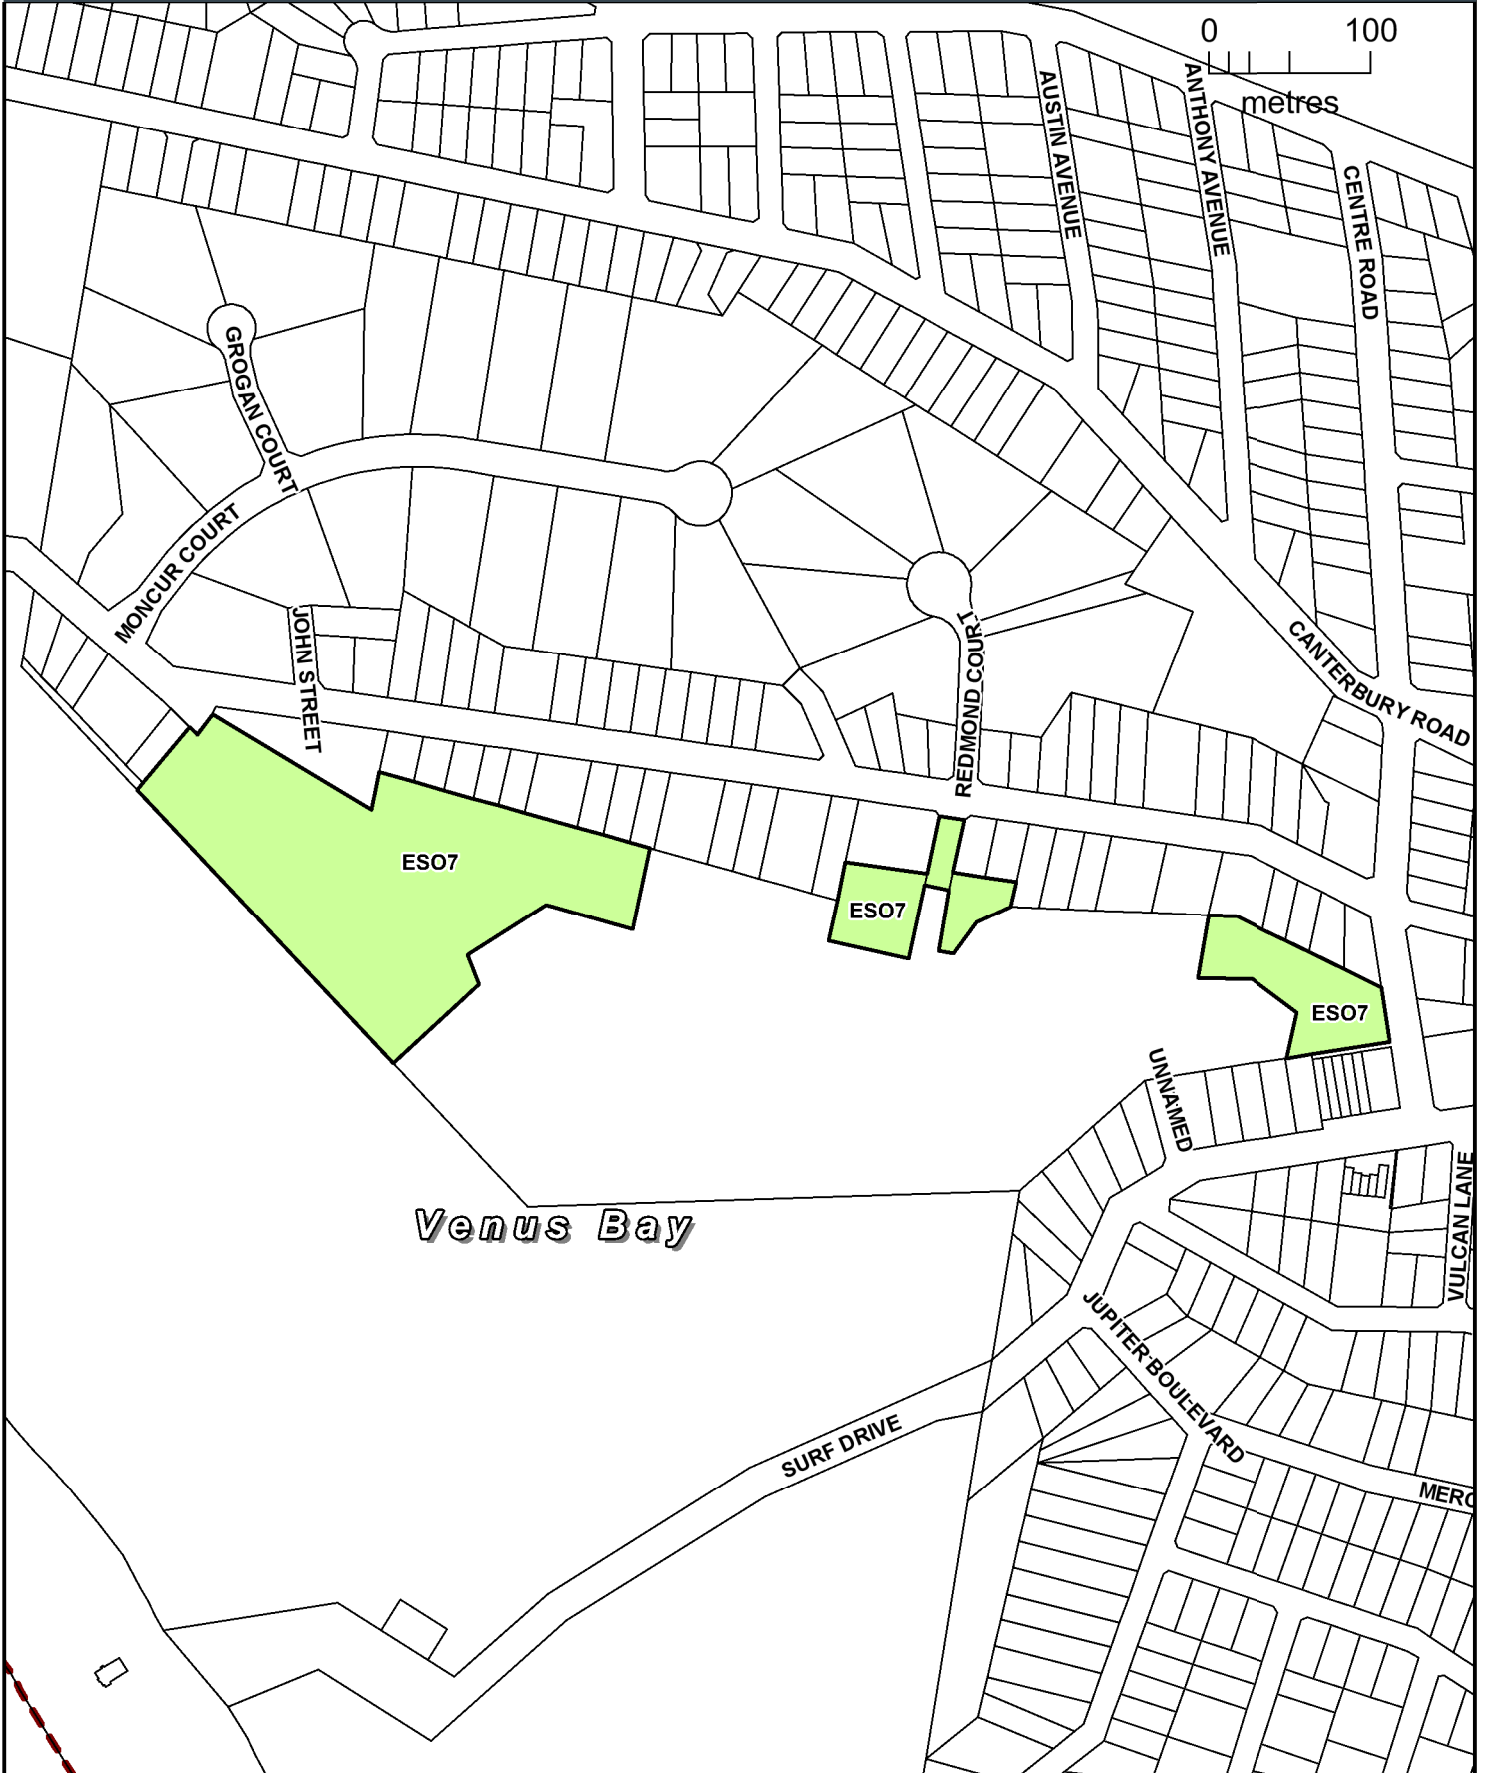

SOUTH GIPPSLAND PLANNING SCHEME

LEGEND

Part of Planning Scheme Map 24ESO

ES07 ENVIRONMENTAL SIGNIFICANCE OVERLAY - SCHEDULE 7

AMENDMENT C109

SOUTH GIPPSLAND PLANNING SCHEME

LEGEND

DDO5 DESIGN AND DEVELOPMENT OVERLAY - SCHEDULE 5

Part of Planning Scheme Map 24DDO

AMENDMENT C109

SOUTH GIPPSLAND PLANNING SCHEME

Venus Bay

LEGEND

-  SUZ7 SPECIAL USE ZONE - SCHEDULE 7
-  LDRZ LOW DENSITY RESIDENTIAL ZONE
-  TZ TOWNSHIP ZONE

Part of Planning Scheme Map 24

AMENDMENT C109

SOUTH GIPPSLAND PLANNING SCHEME

LEGEND

Part of Planning Scheme Map 24ESO

D-ES03 AREA TO BE DELETED FROM AN ENVIRONMENTAL SIGNIFICANCE OVERLAY

AMENDMENT C109