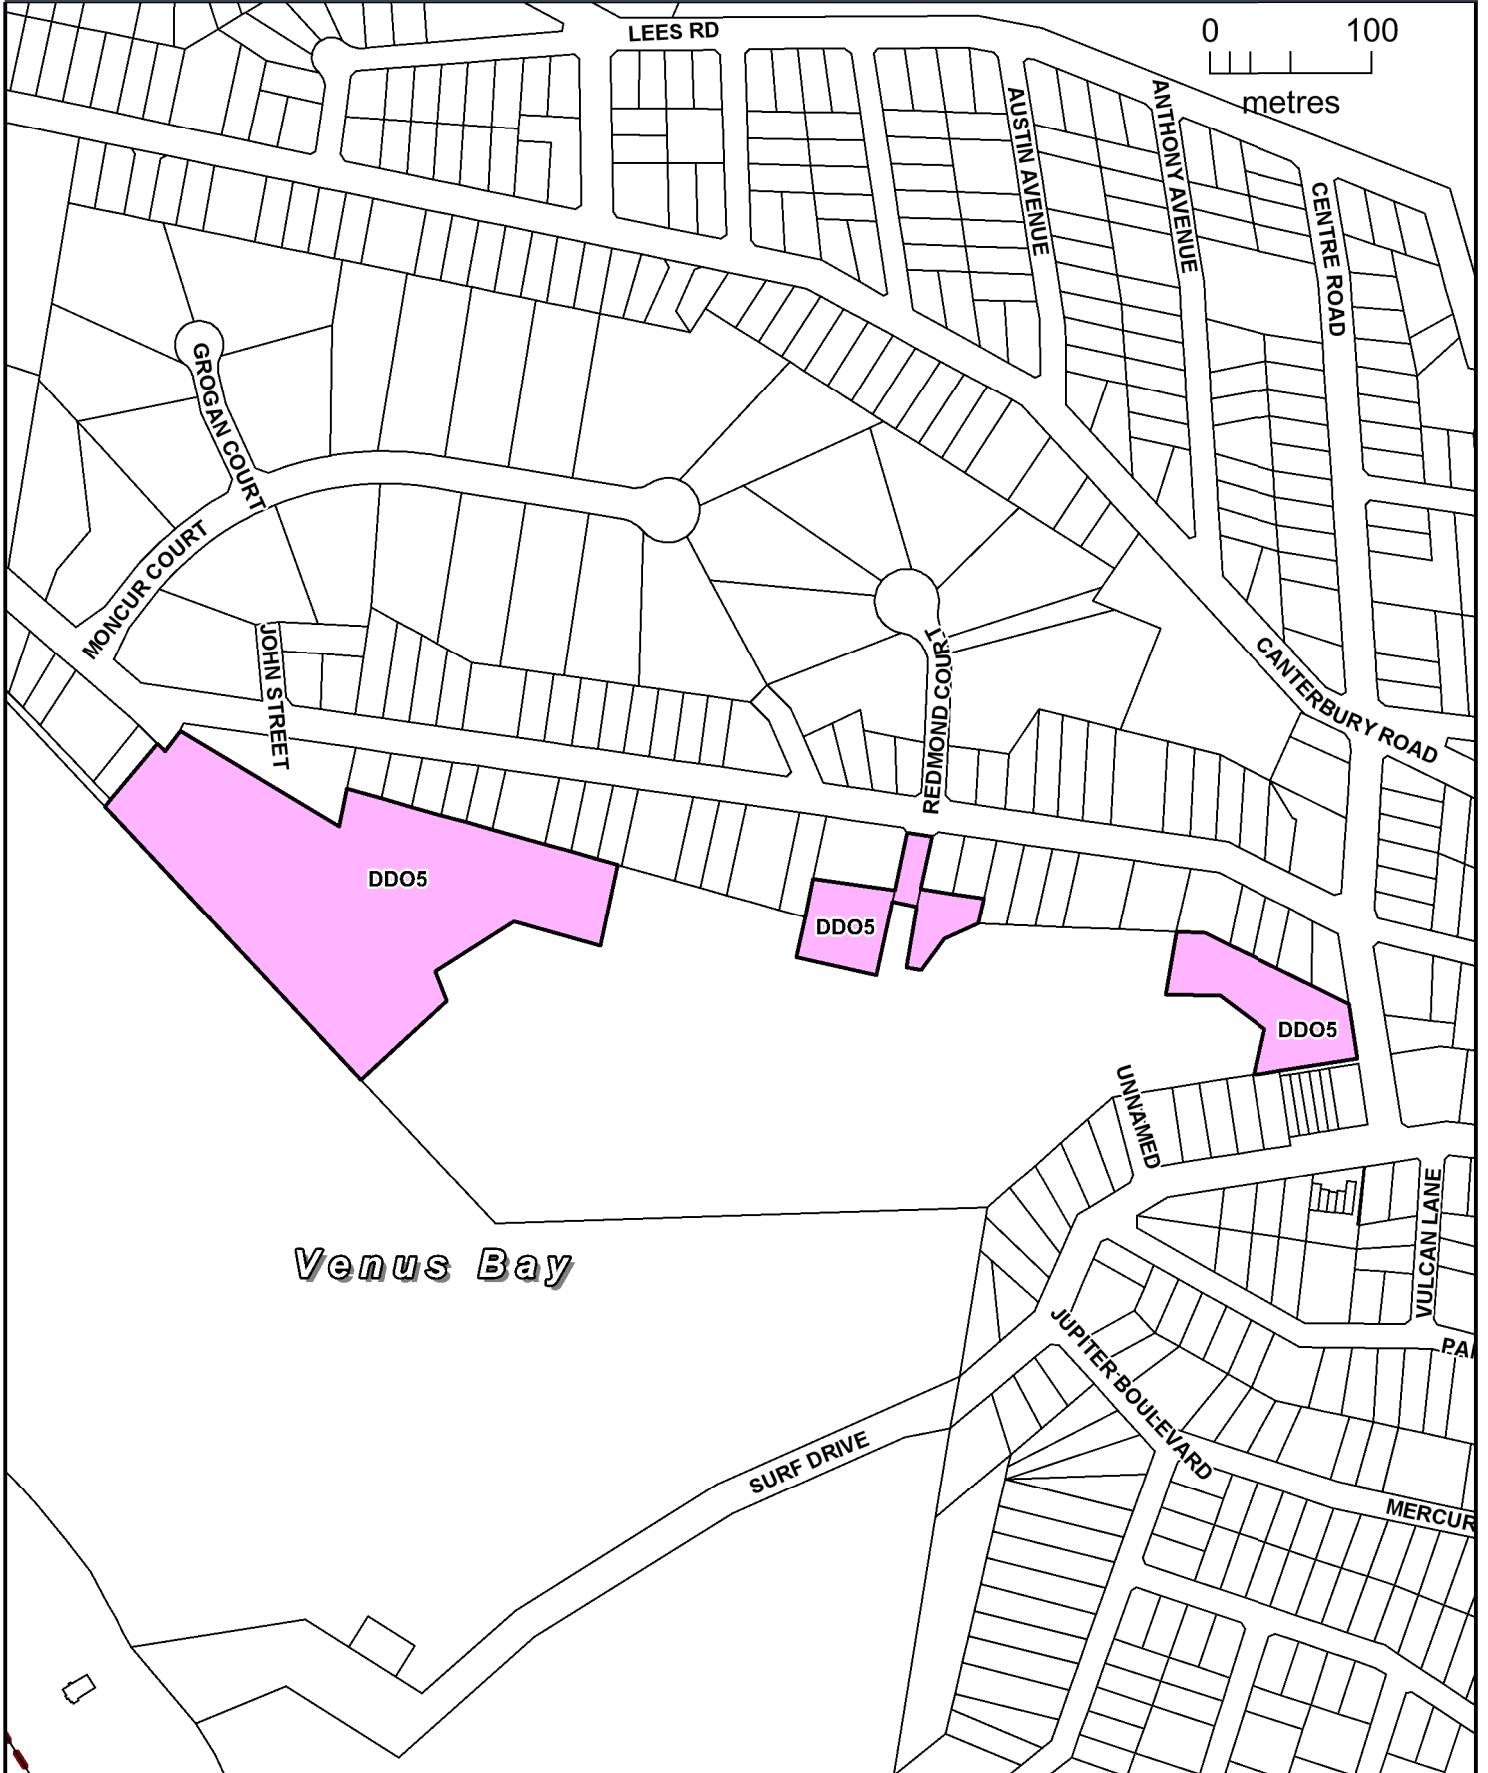

SOUTH GIPPSLAND PLANNING SCHEME

LEGEND

Part of Planning Scheme Map 24ESO

ES07 ENVIRONMENTAL SIGNIFICANCE OVERLAY - SCHEDULE 7

AMENDMENT C109

SOUTH GIPPSLAND PLANNING SCHEME

LEGEND

DDO5 DESIGN AND DEVELOPMENT OVERLAY - SCHEDULE 5

Part of Planning Scheme Map 24DDO

AMENDMENT C109

SOUTH GIPPSLAND PLANNING SCHEME

Venus Bay

LEGEND

-  SUZ7 SPECIAL USE ZONE - SCHEDULE 7
-  LDRZ LOW DENSITY RESIDENTIAL ZONE
-  TZ TOWNSHIP ZONE

Part of Planning Scheme Map 24

AMENDMENT C109

SOUTH GIPPSLAND PLANNING SCHEME

LEGEND

Part of Planning Scheme Map 24ESO

D-ES03 AREA TO BE DELETED FROM AN ENVIRONMENTAL SIGNIFICANCE OVERLAY

AMENDMENT C109