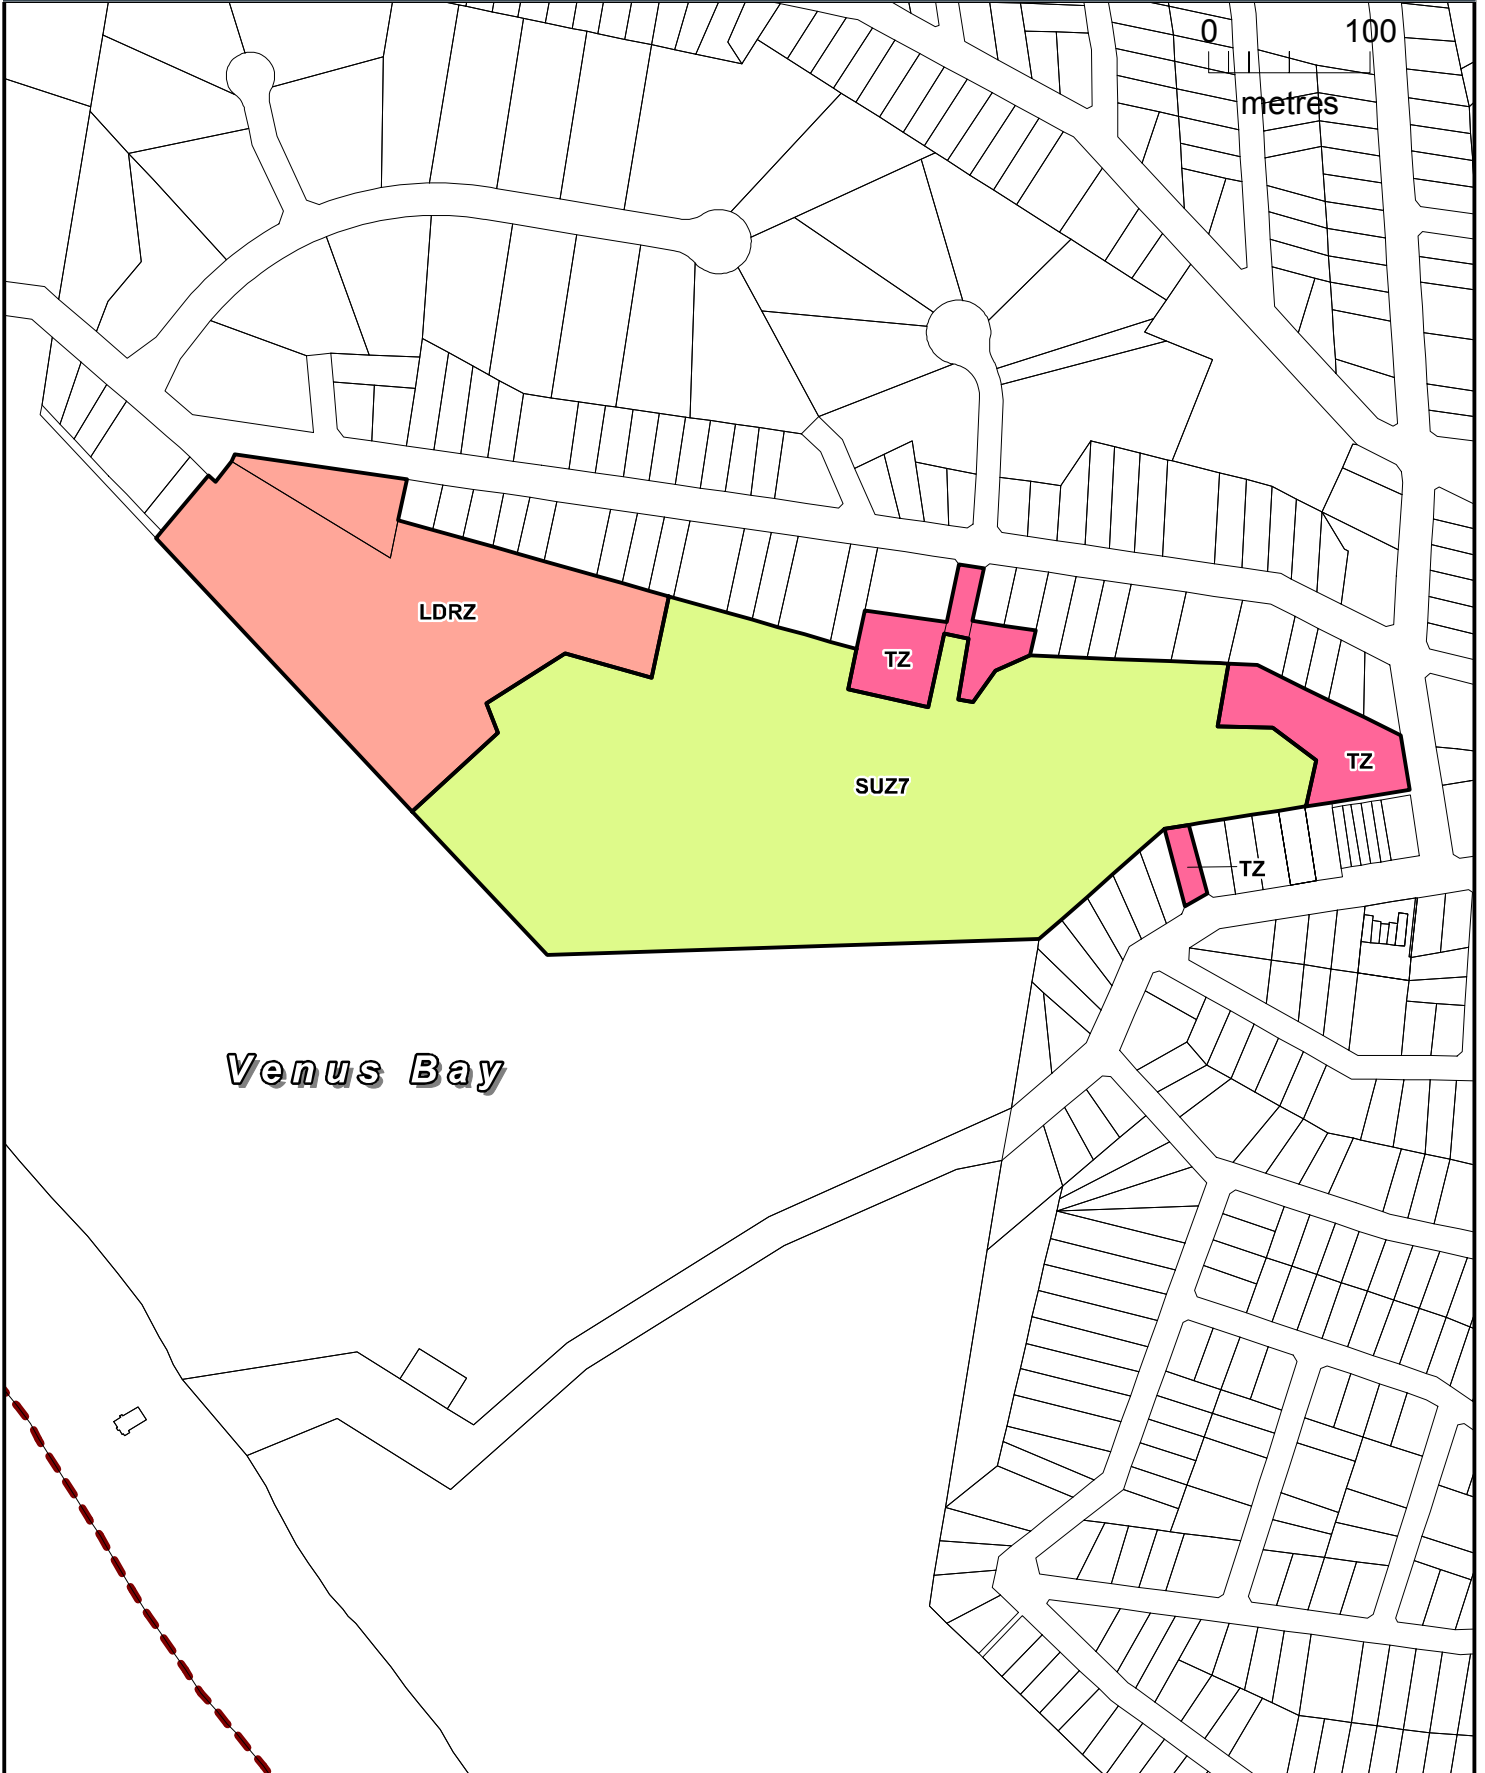

# SOUTH GIPPSLAND PLANNING SCHEME

*Venus Bay*

0 100  
metres

LDRZ

TZ

SUZ7

TZ

TZ

## LEGEND

Part of Planning Scheme Map 24

-  SUZ7 SPECIAL USE ZONE - SCHEDULE 7
-  LDRZ LOW DENSITY RESIDENTIAL ZONE
-  TZ TOWNSHIP ZONE

## LEGEND

**DDO5** DESIGN AND DEVELOPMENT OVERLAY - SCHEDULE 5

Part of Planning Scheme Map 24DDO