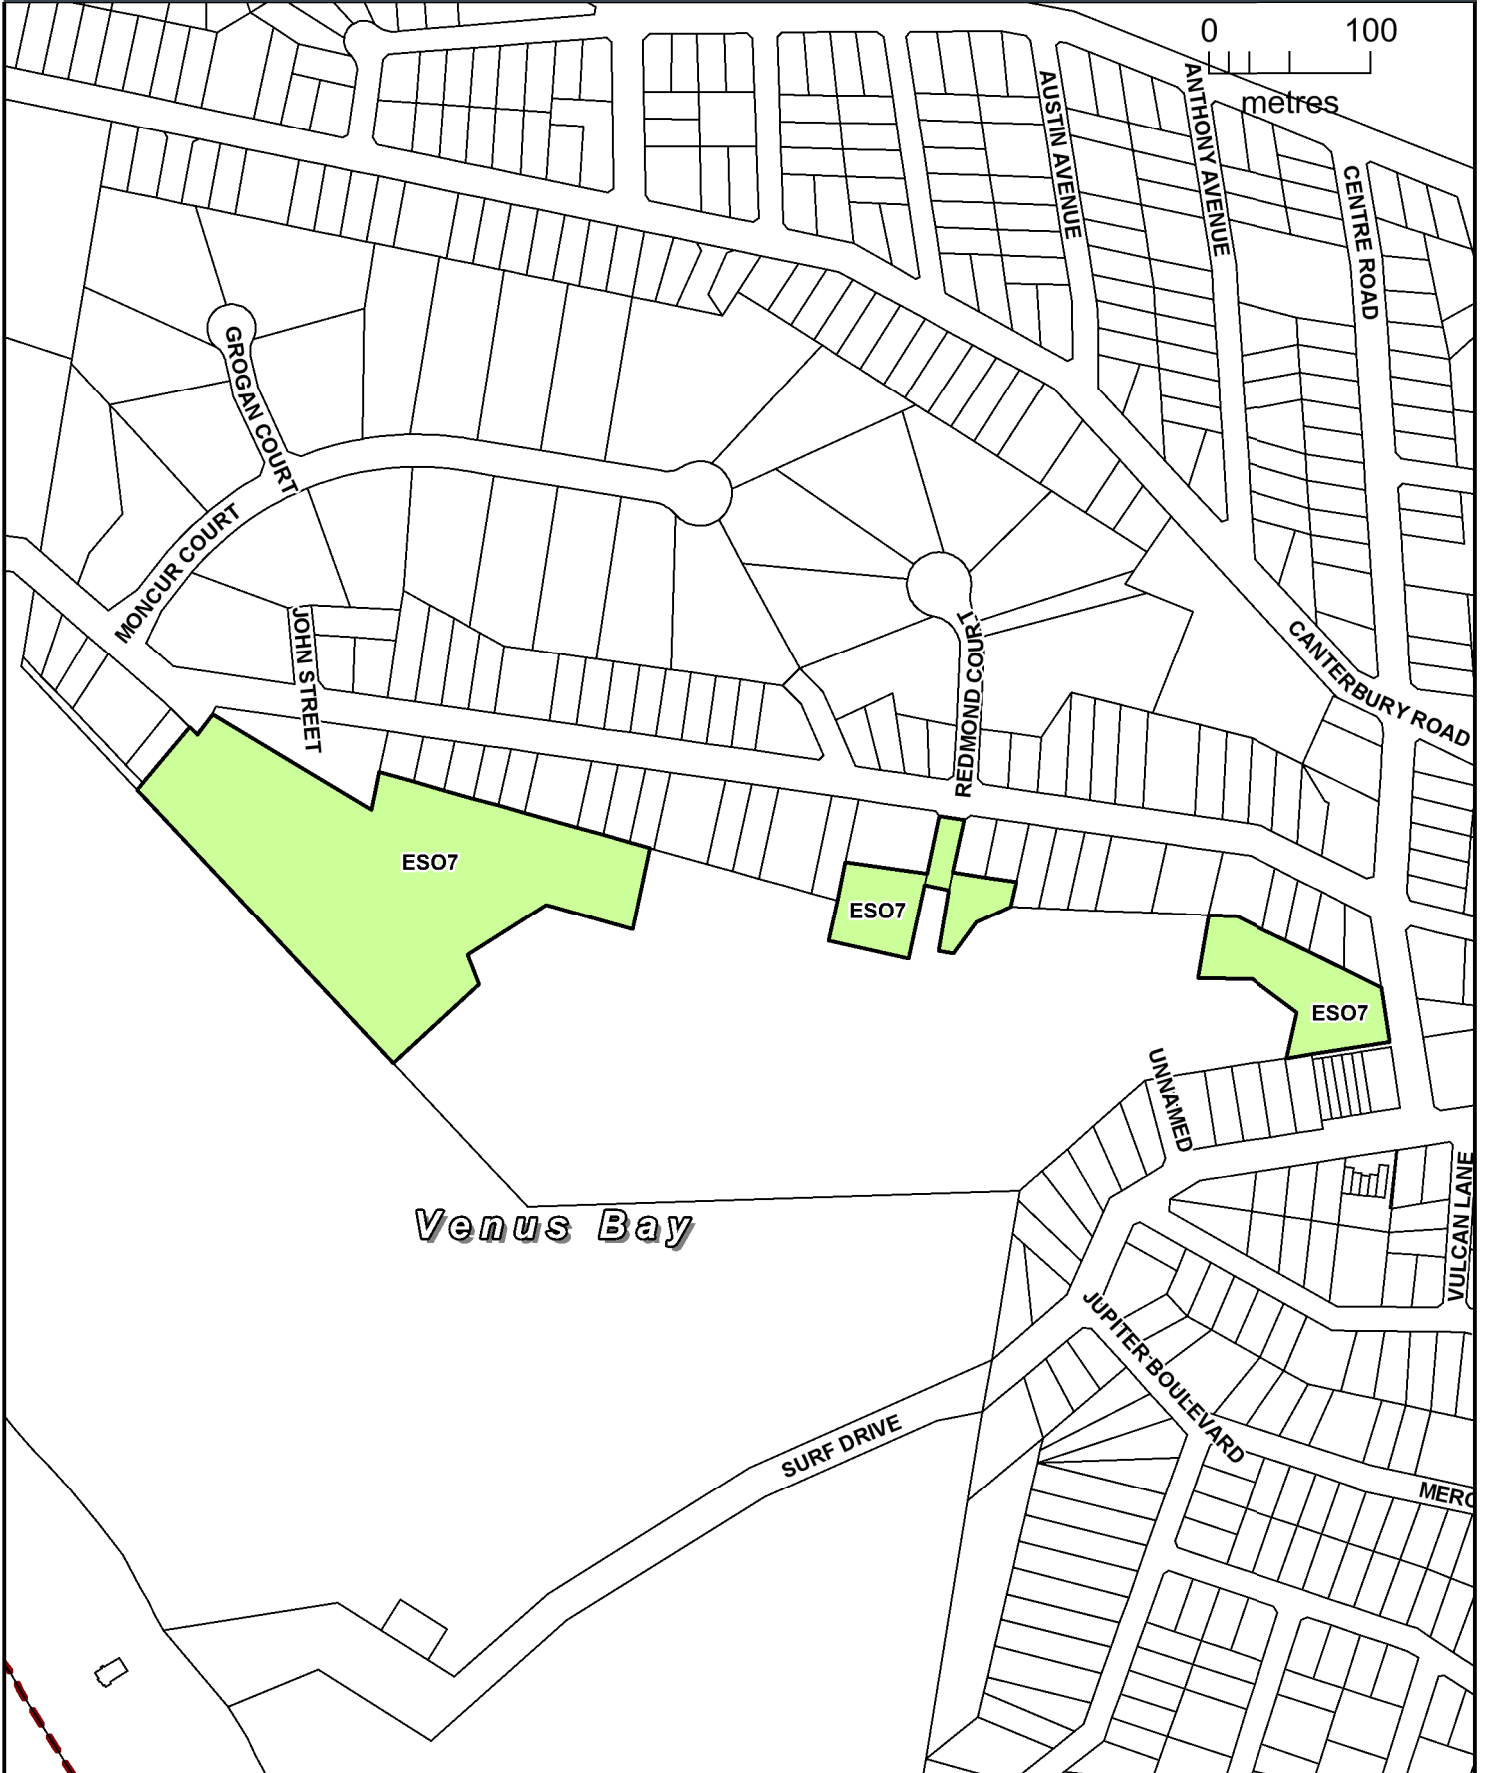

SOUTH GIPPSLAND PLANNING SCHEME

LEGEND

Part of Planning Scheme Map 24ESO

ES07 ENVIRONMENTAL SIGNIFICANCE OVERLAY - SCHEDULE 7

AMENDMENT C109