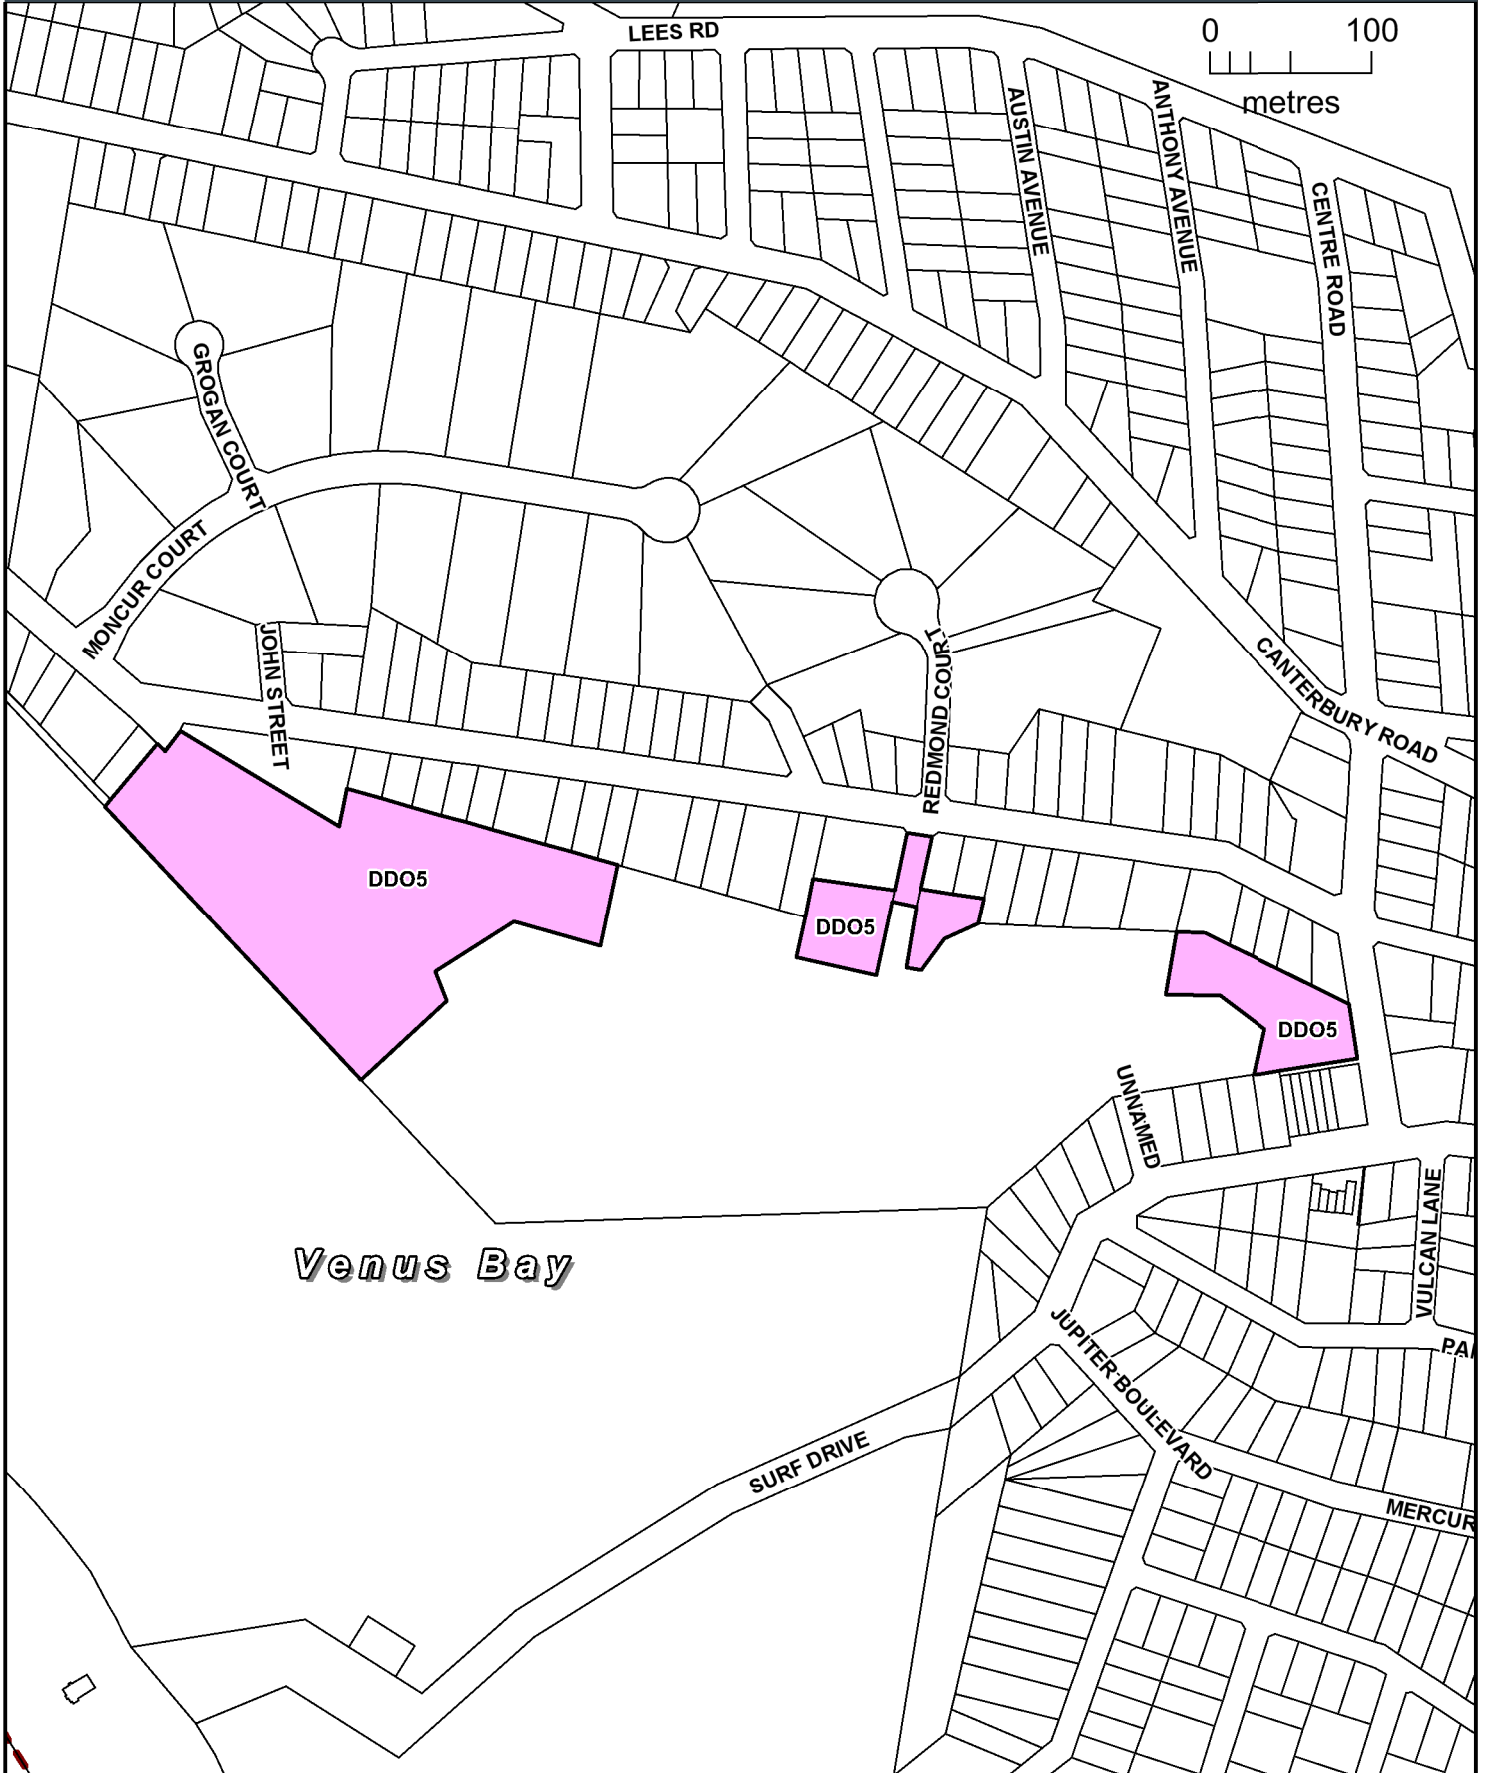

SOUTH GIPPSLAND PLANNING SCHEME

LEGEND

DDO5 DESIGN AND DEVELOPMENT OVERLAY - SCHEDULE 5

Part of Planning Scheme Map 24DDO

AMENDMENT C109