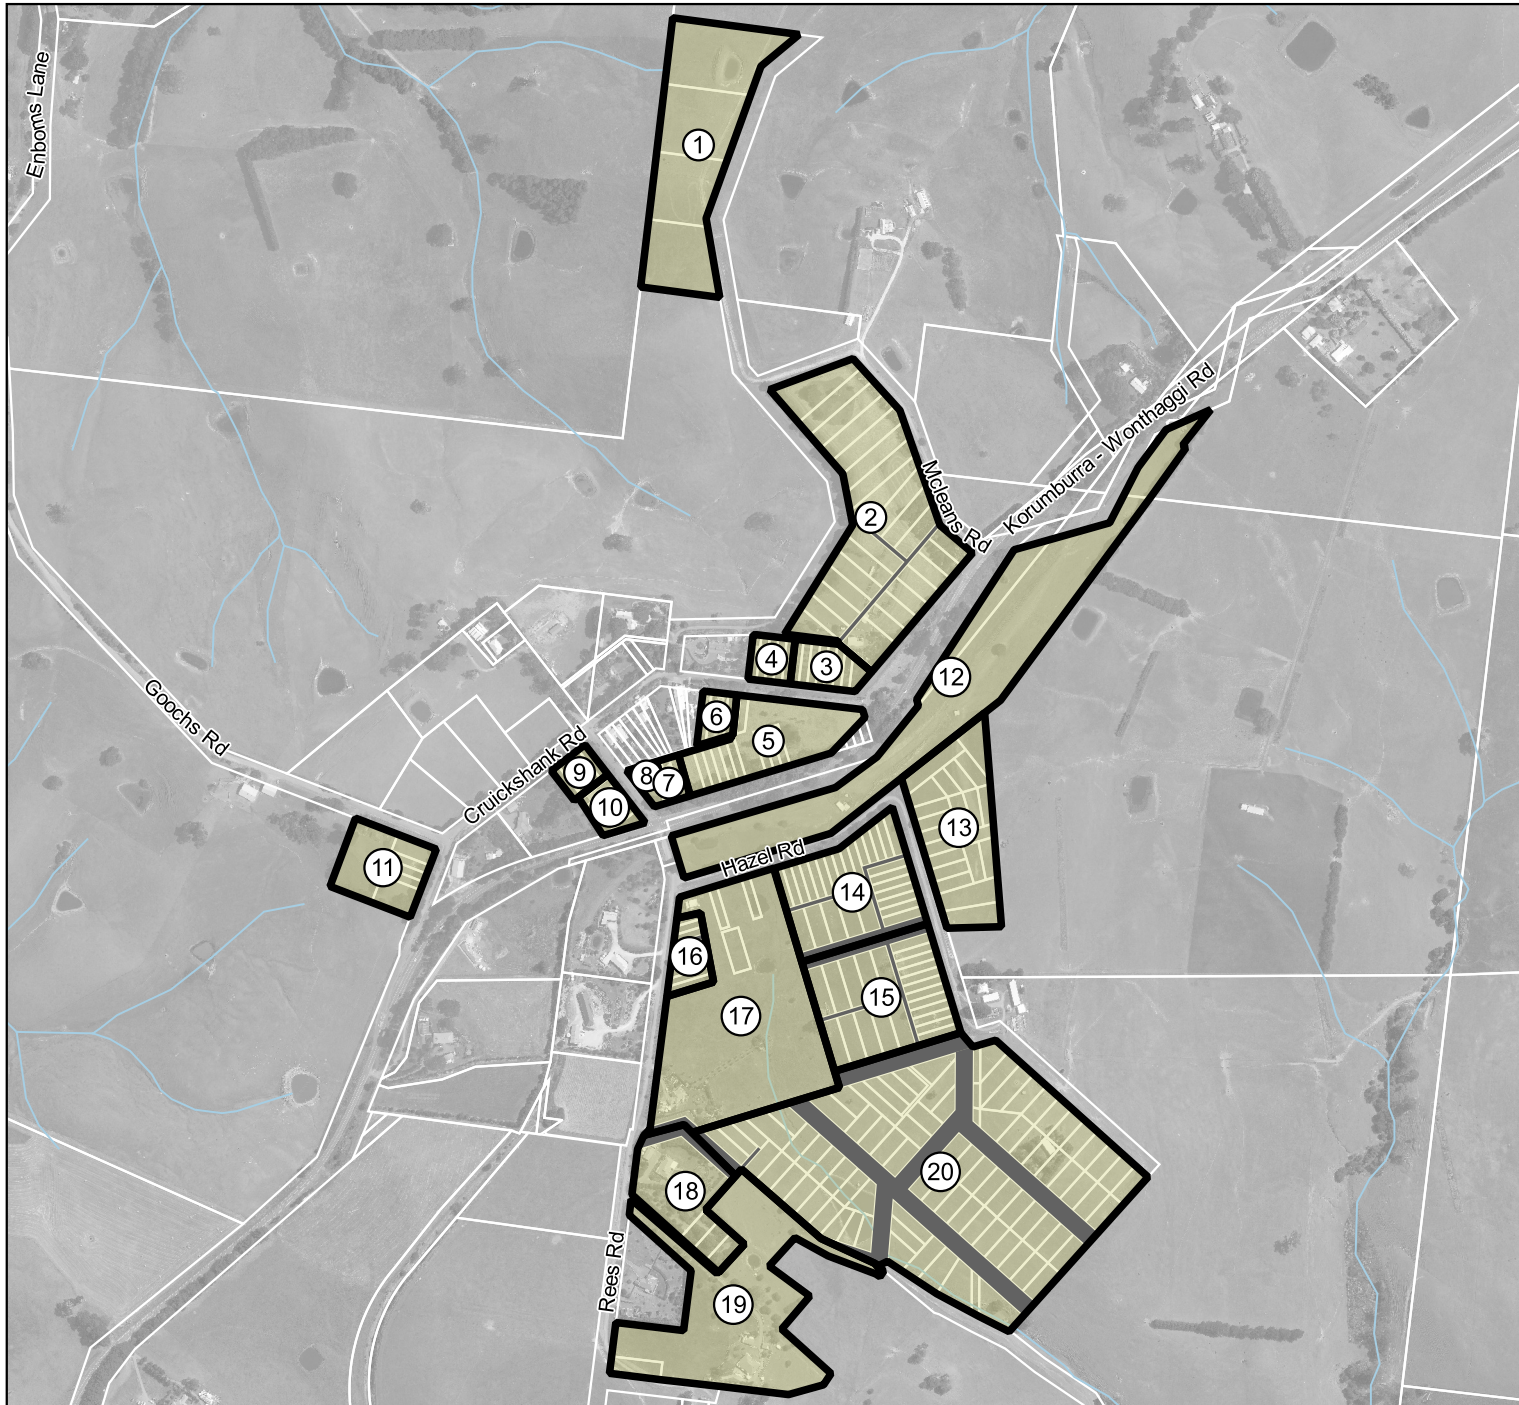

Figure 7

Jumbunna Restructure Plan

South Gippsland
Shire Council

Legend

-  Restructure Lot
-  Road Reserve to be included in Lot

Data Source
Vicmap as at February 2018
South Gippsland Shire Council