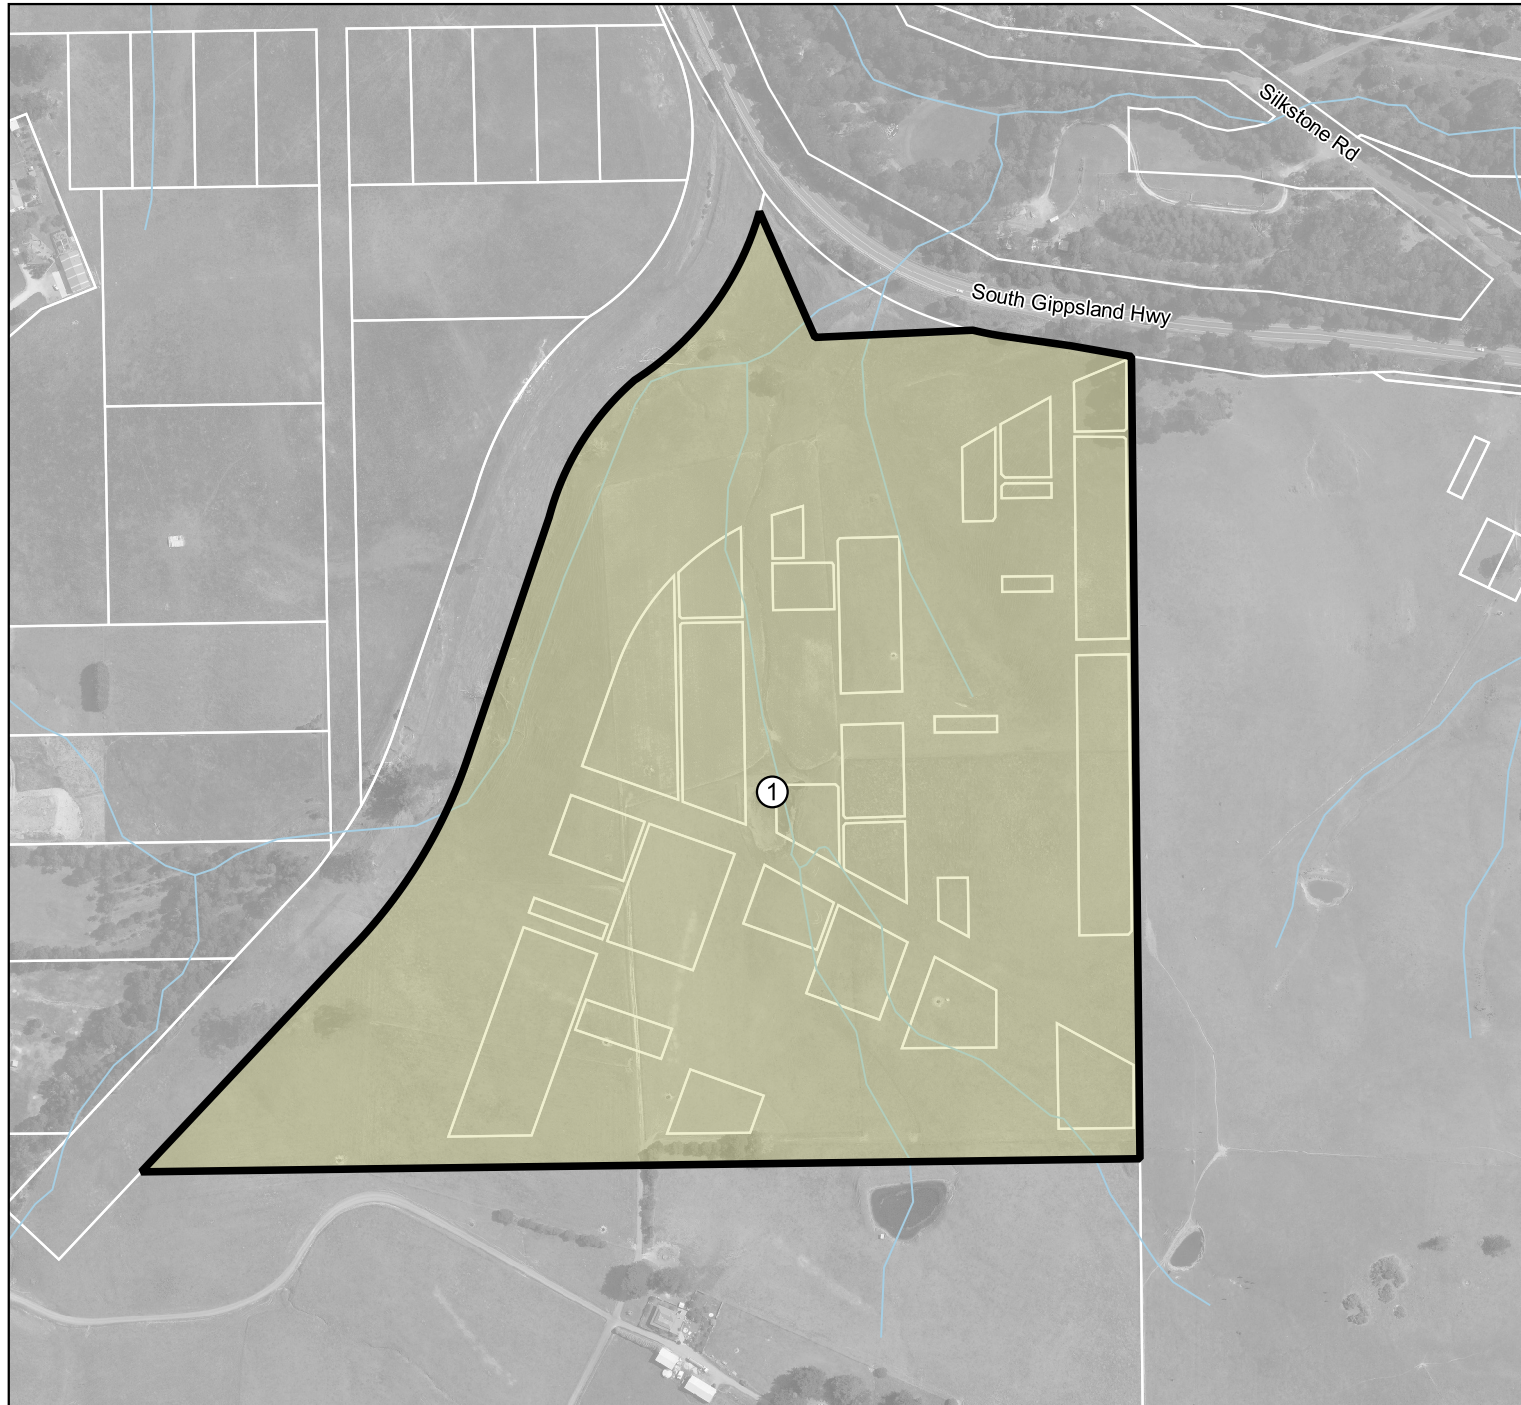

Figure 10

Newcastle Restructure Plan - Korumburra

South Gippsland
Shire Council

Legend

 Restructure Lot

Data Source
Vicmap as at February 2018
South Gippsland Shire Council