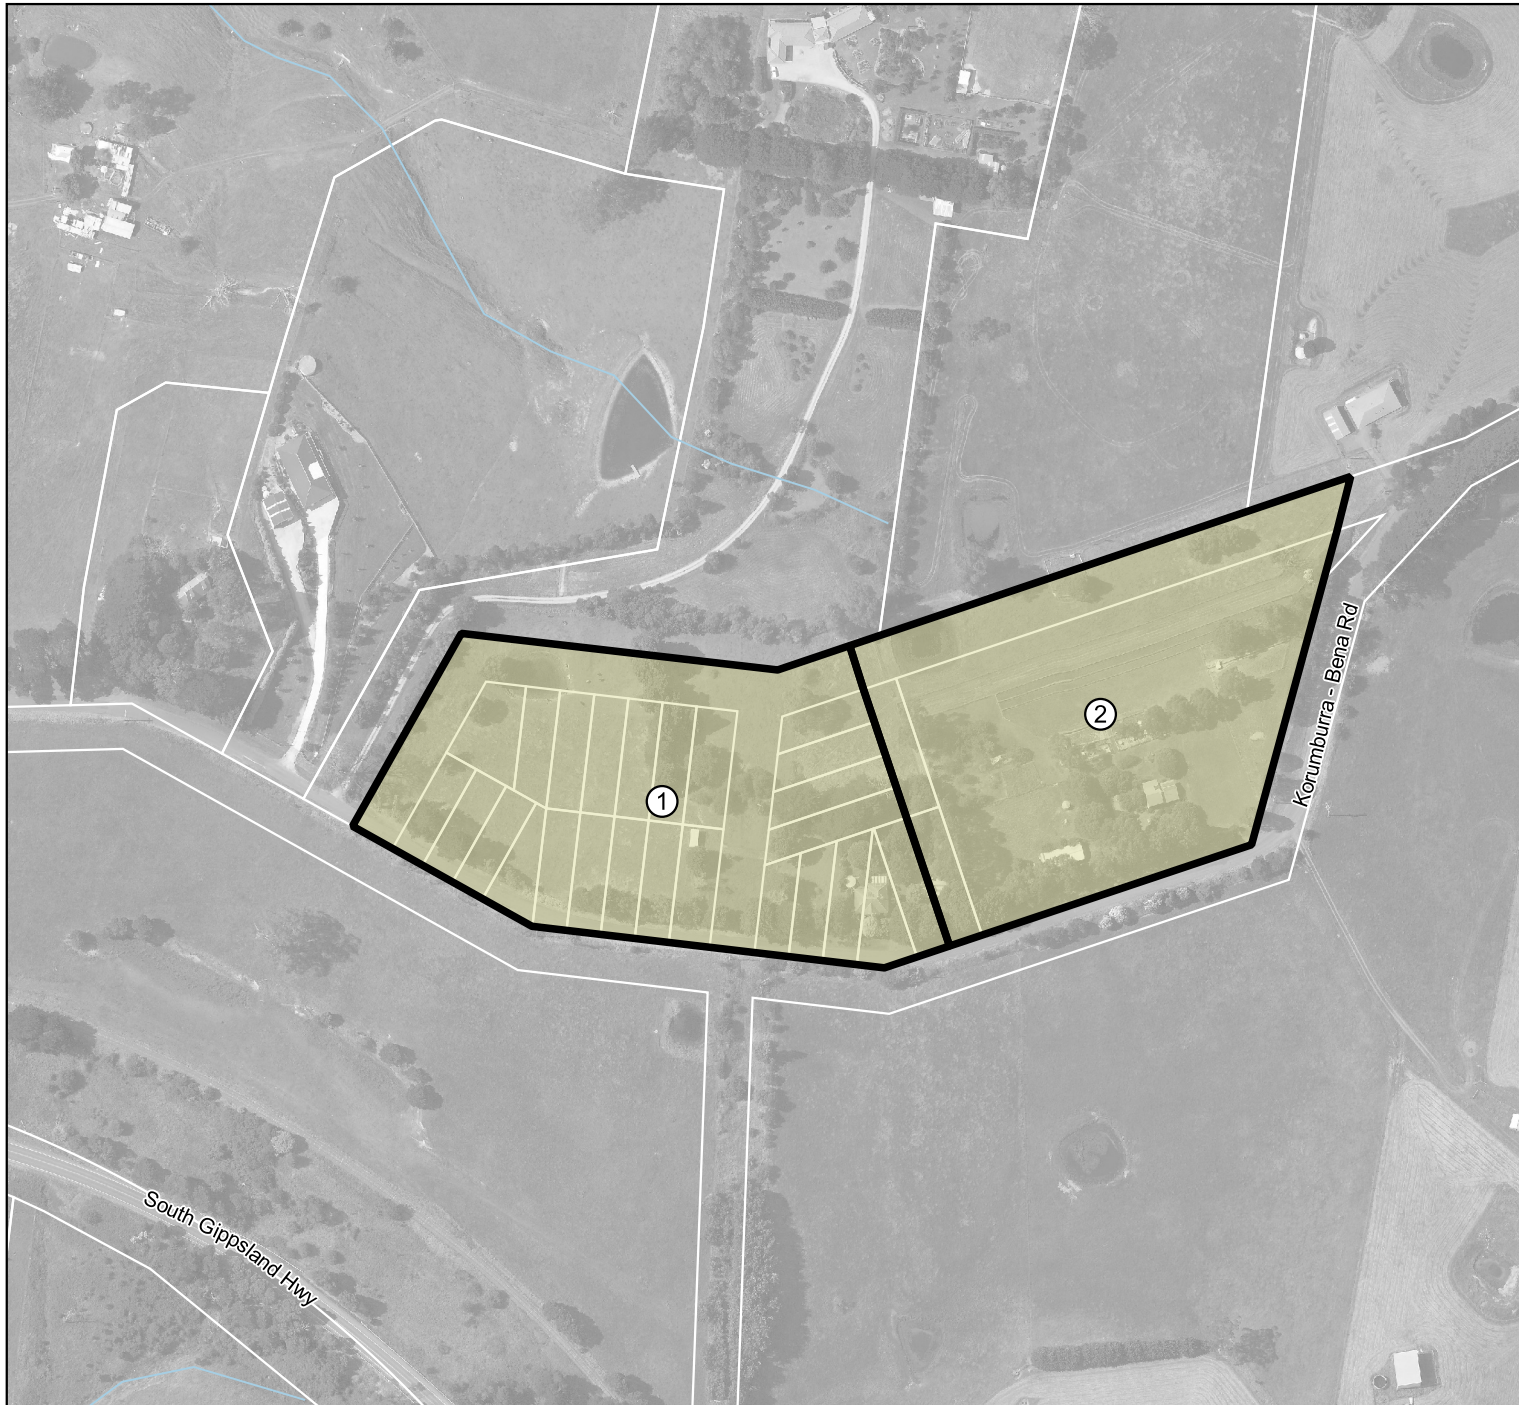

Figure 6

Korumburra-Bena Road Restructure Plan - Whitelaw

South Gippsland
Shire Council

Legend

 Restructure Lot

Data Source
Vicmap as at February 2018
South Gippsland Shire Council