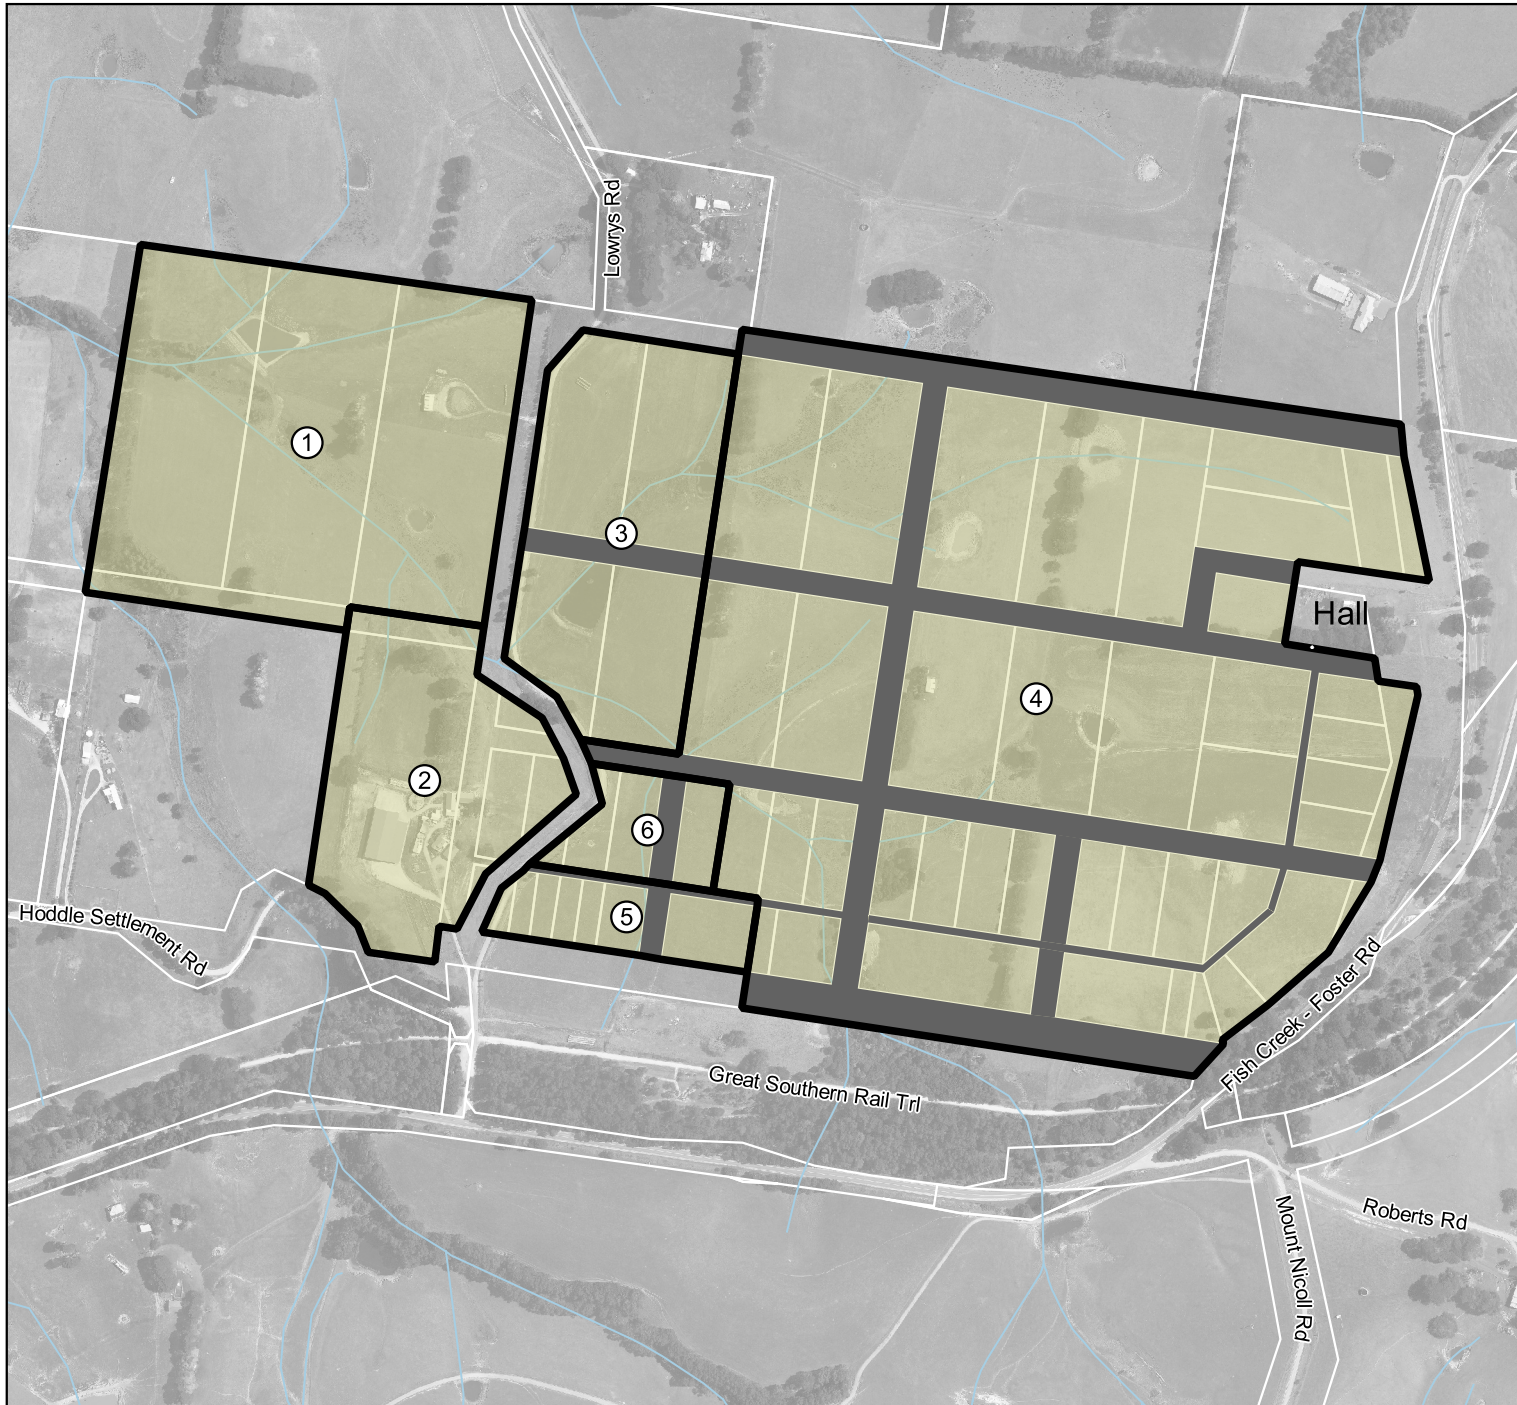

Figure 11

# Lowrys Road Restructure Plan - Hoddle

South Gippsland  
Shire Council

## Legend

-  Restructure Lot
-  Road Reserve to be included in Lot Hall

Data Source  
Vicmap as at February 2018  
South Gippsland Shire Council