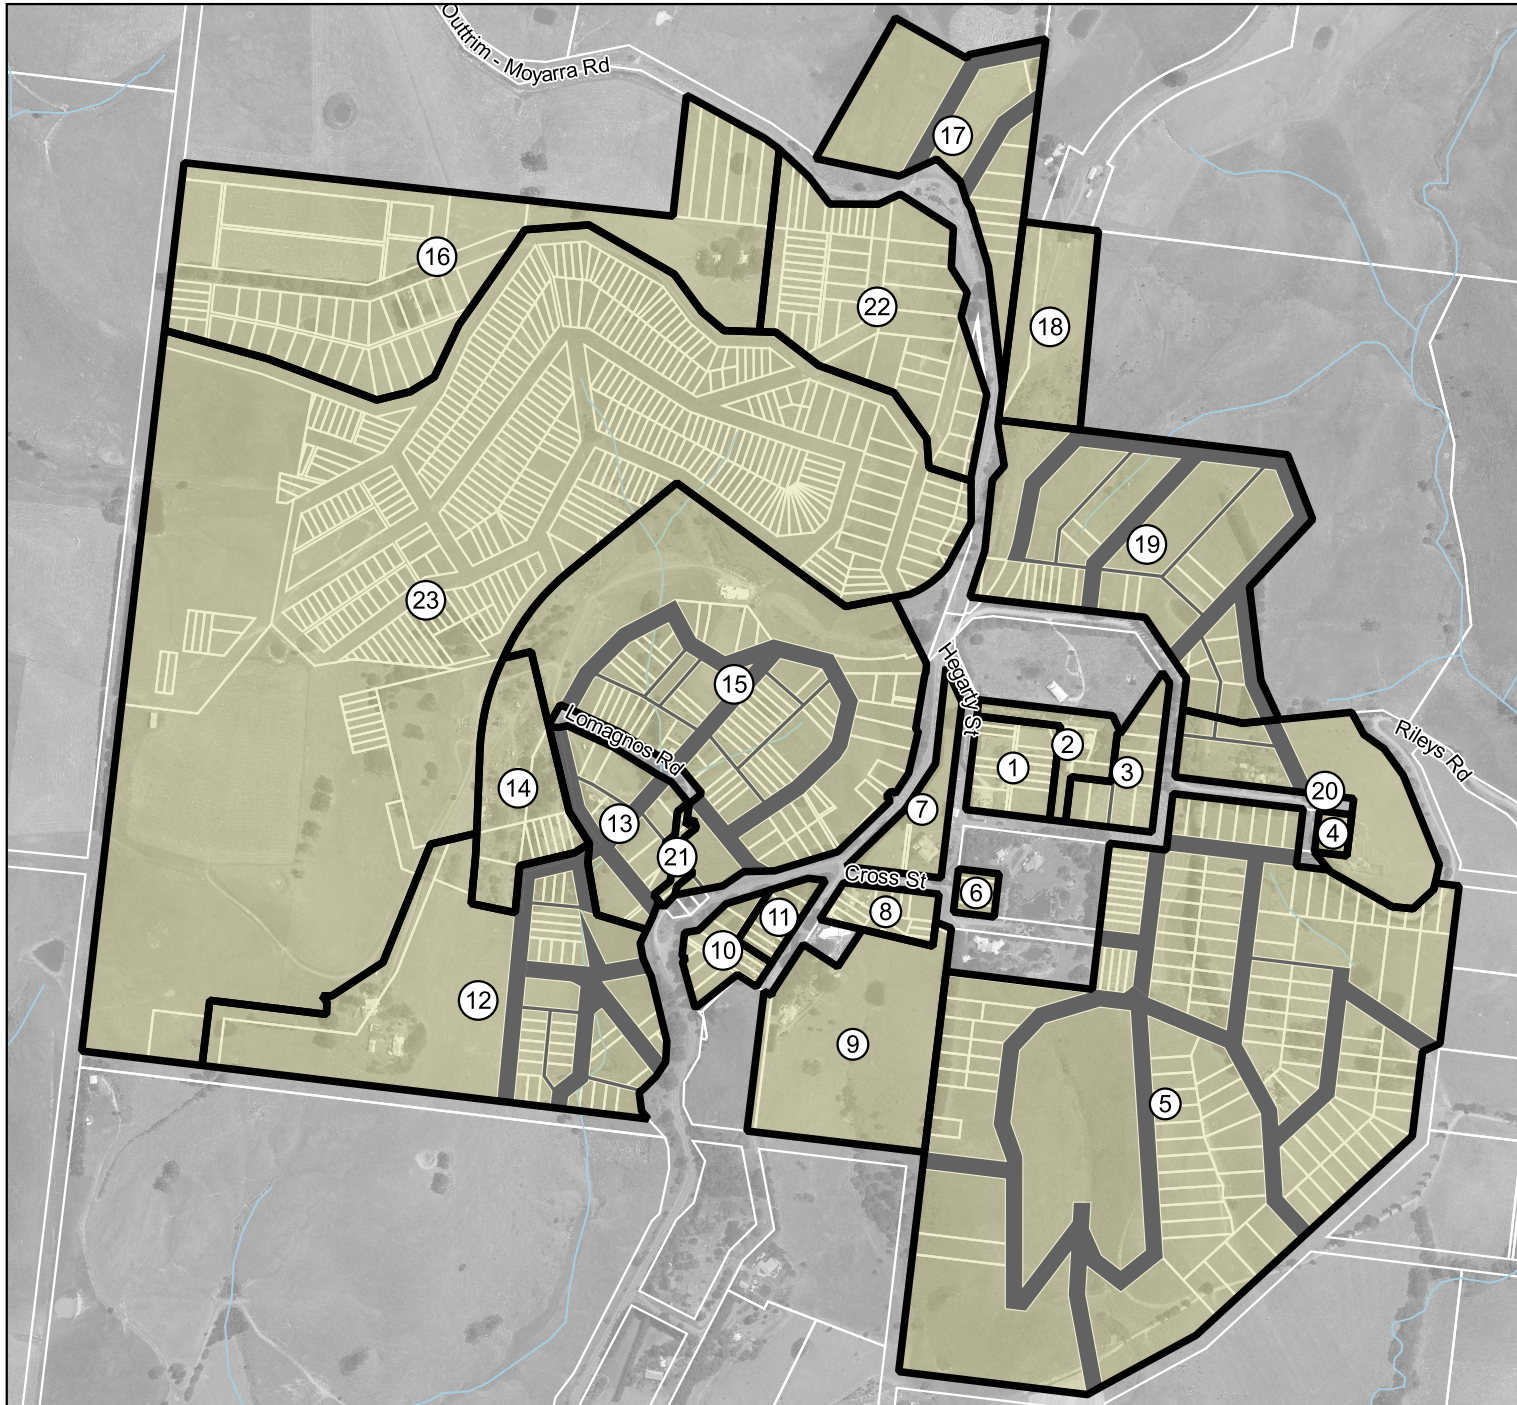

Figure 5

Outtrim Restructure Plan

South Gippsland
Shire Council

Legend

-  Restructure Lot
-  Road Reserve to be included in Lot

Data Source
Vicmap as at February 2018
South Gippsland Shire Council