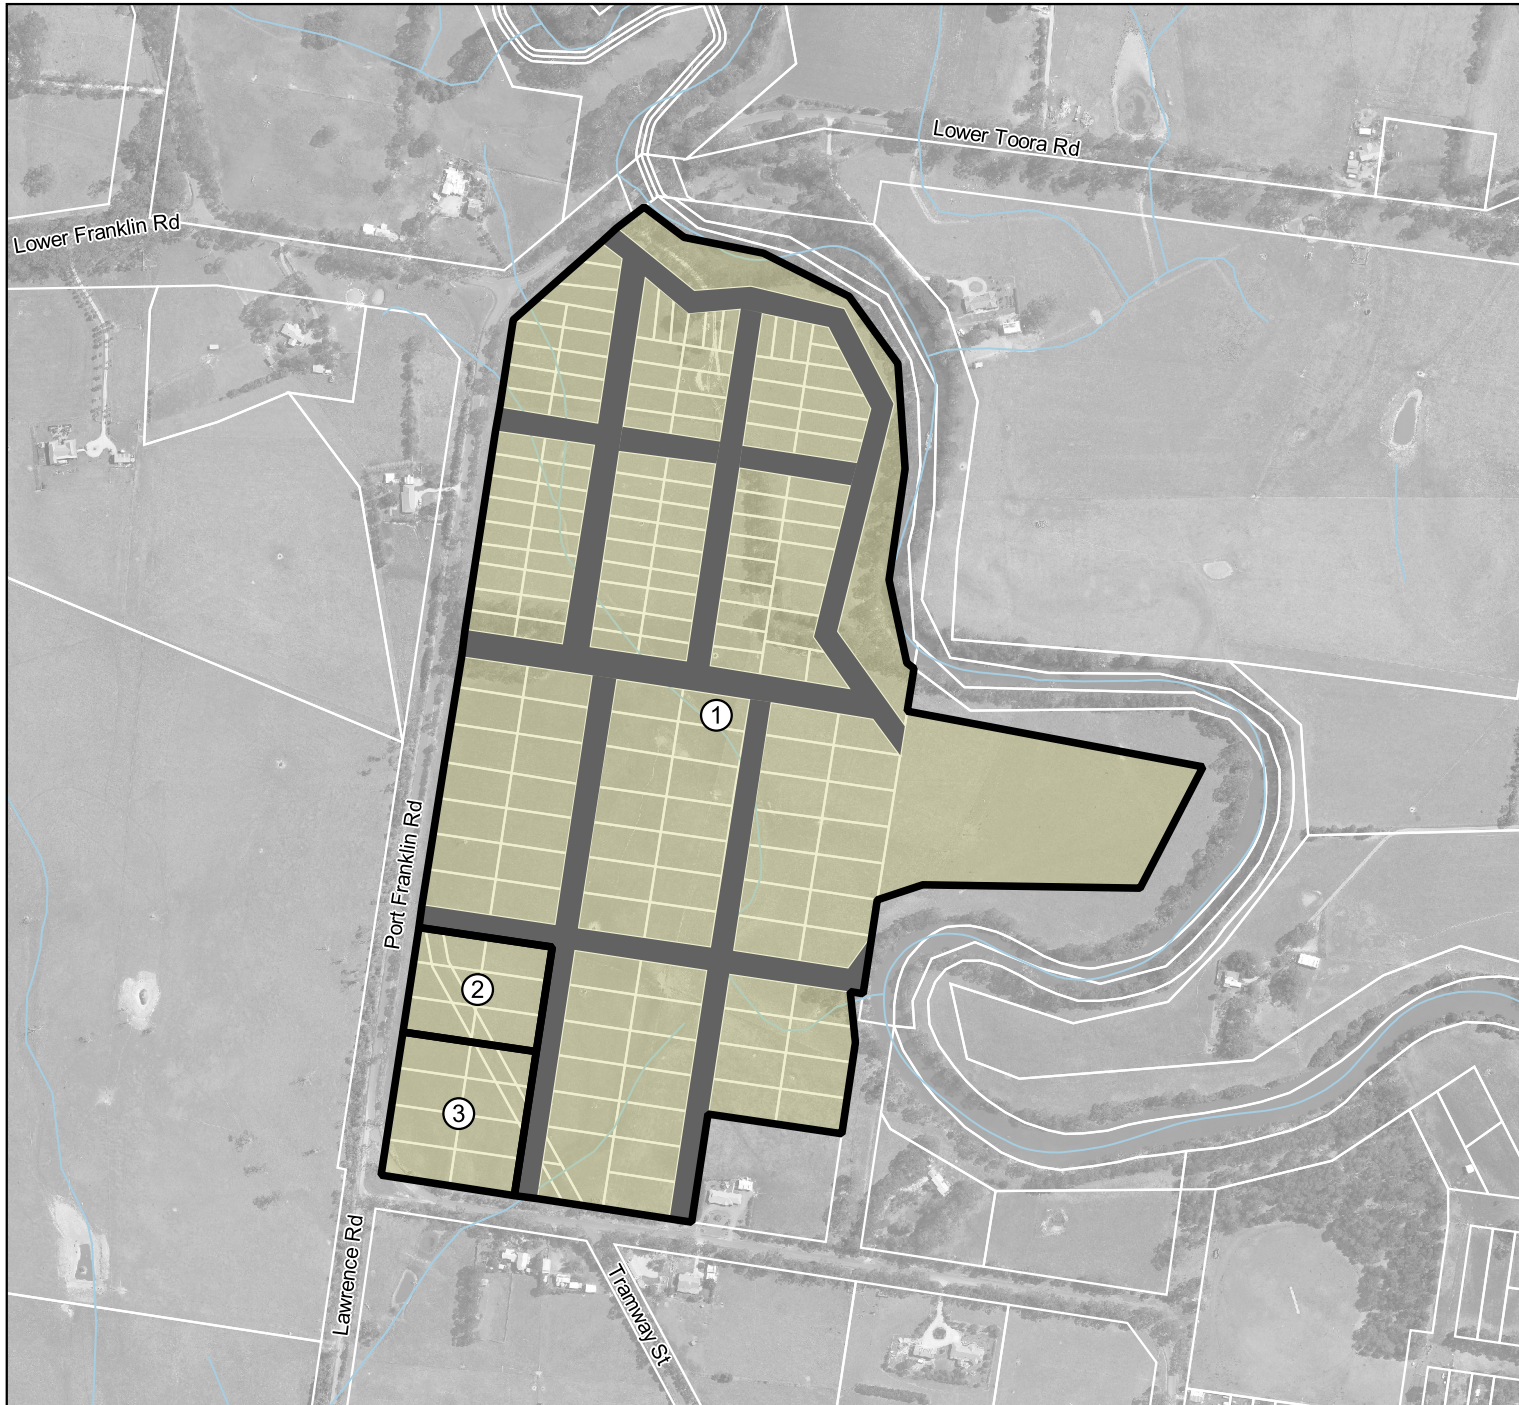

Figure 13

Port Franklin Road Restructure Plan

South Gippsland
Shire Council

Legend

-  Restructure Lot
-  Road Reserve to be included in Lot

Data Source
Vicmap as at February 2018
South Gippsland Shire Council