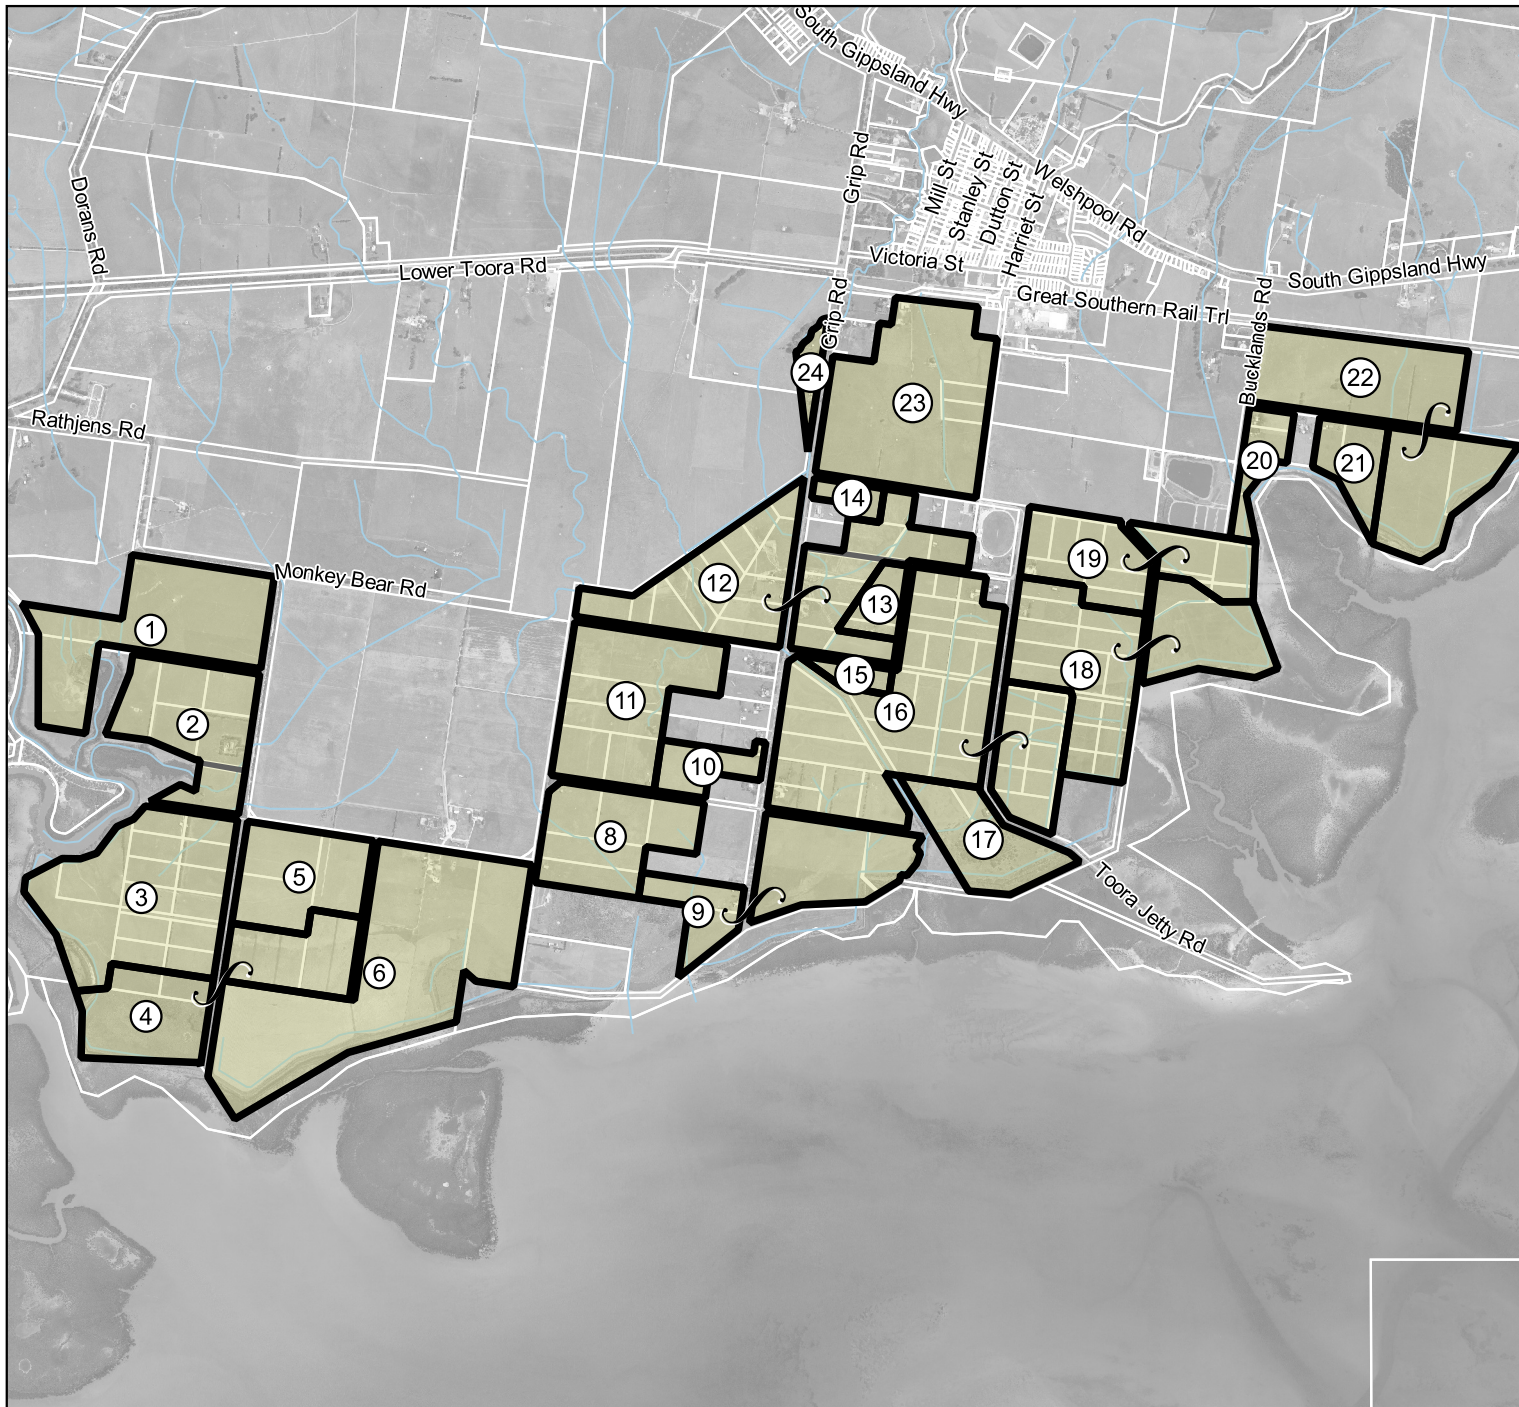

Figure 15

Toora Coastal Restructure Plan

South Gippsland
Shire Council

Legend

- Restructure Lot
- Road Reserve to be included in Lot
- Vinculum

Data Source
Vicmap as at February 2018
South Gippsland Shire Council