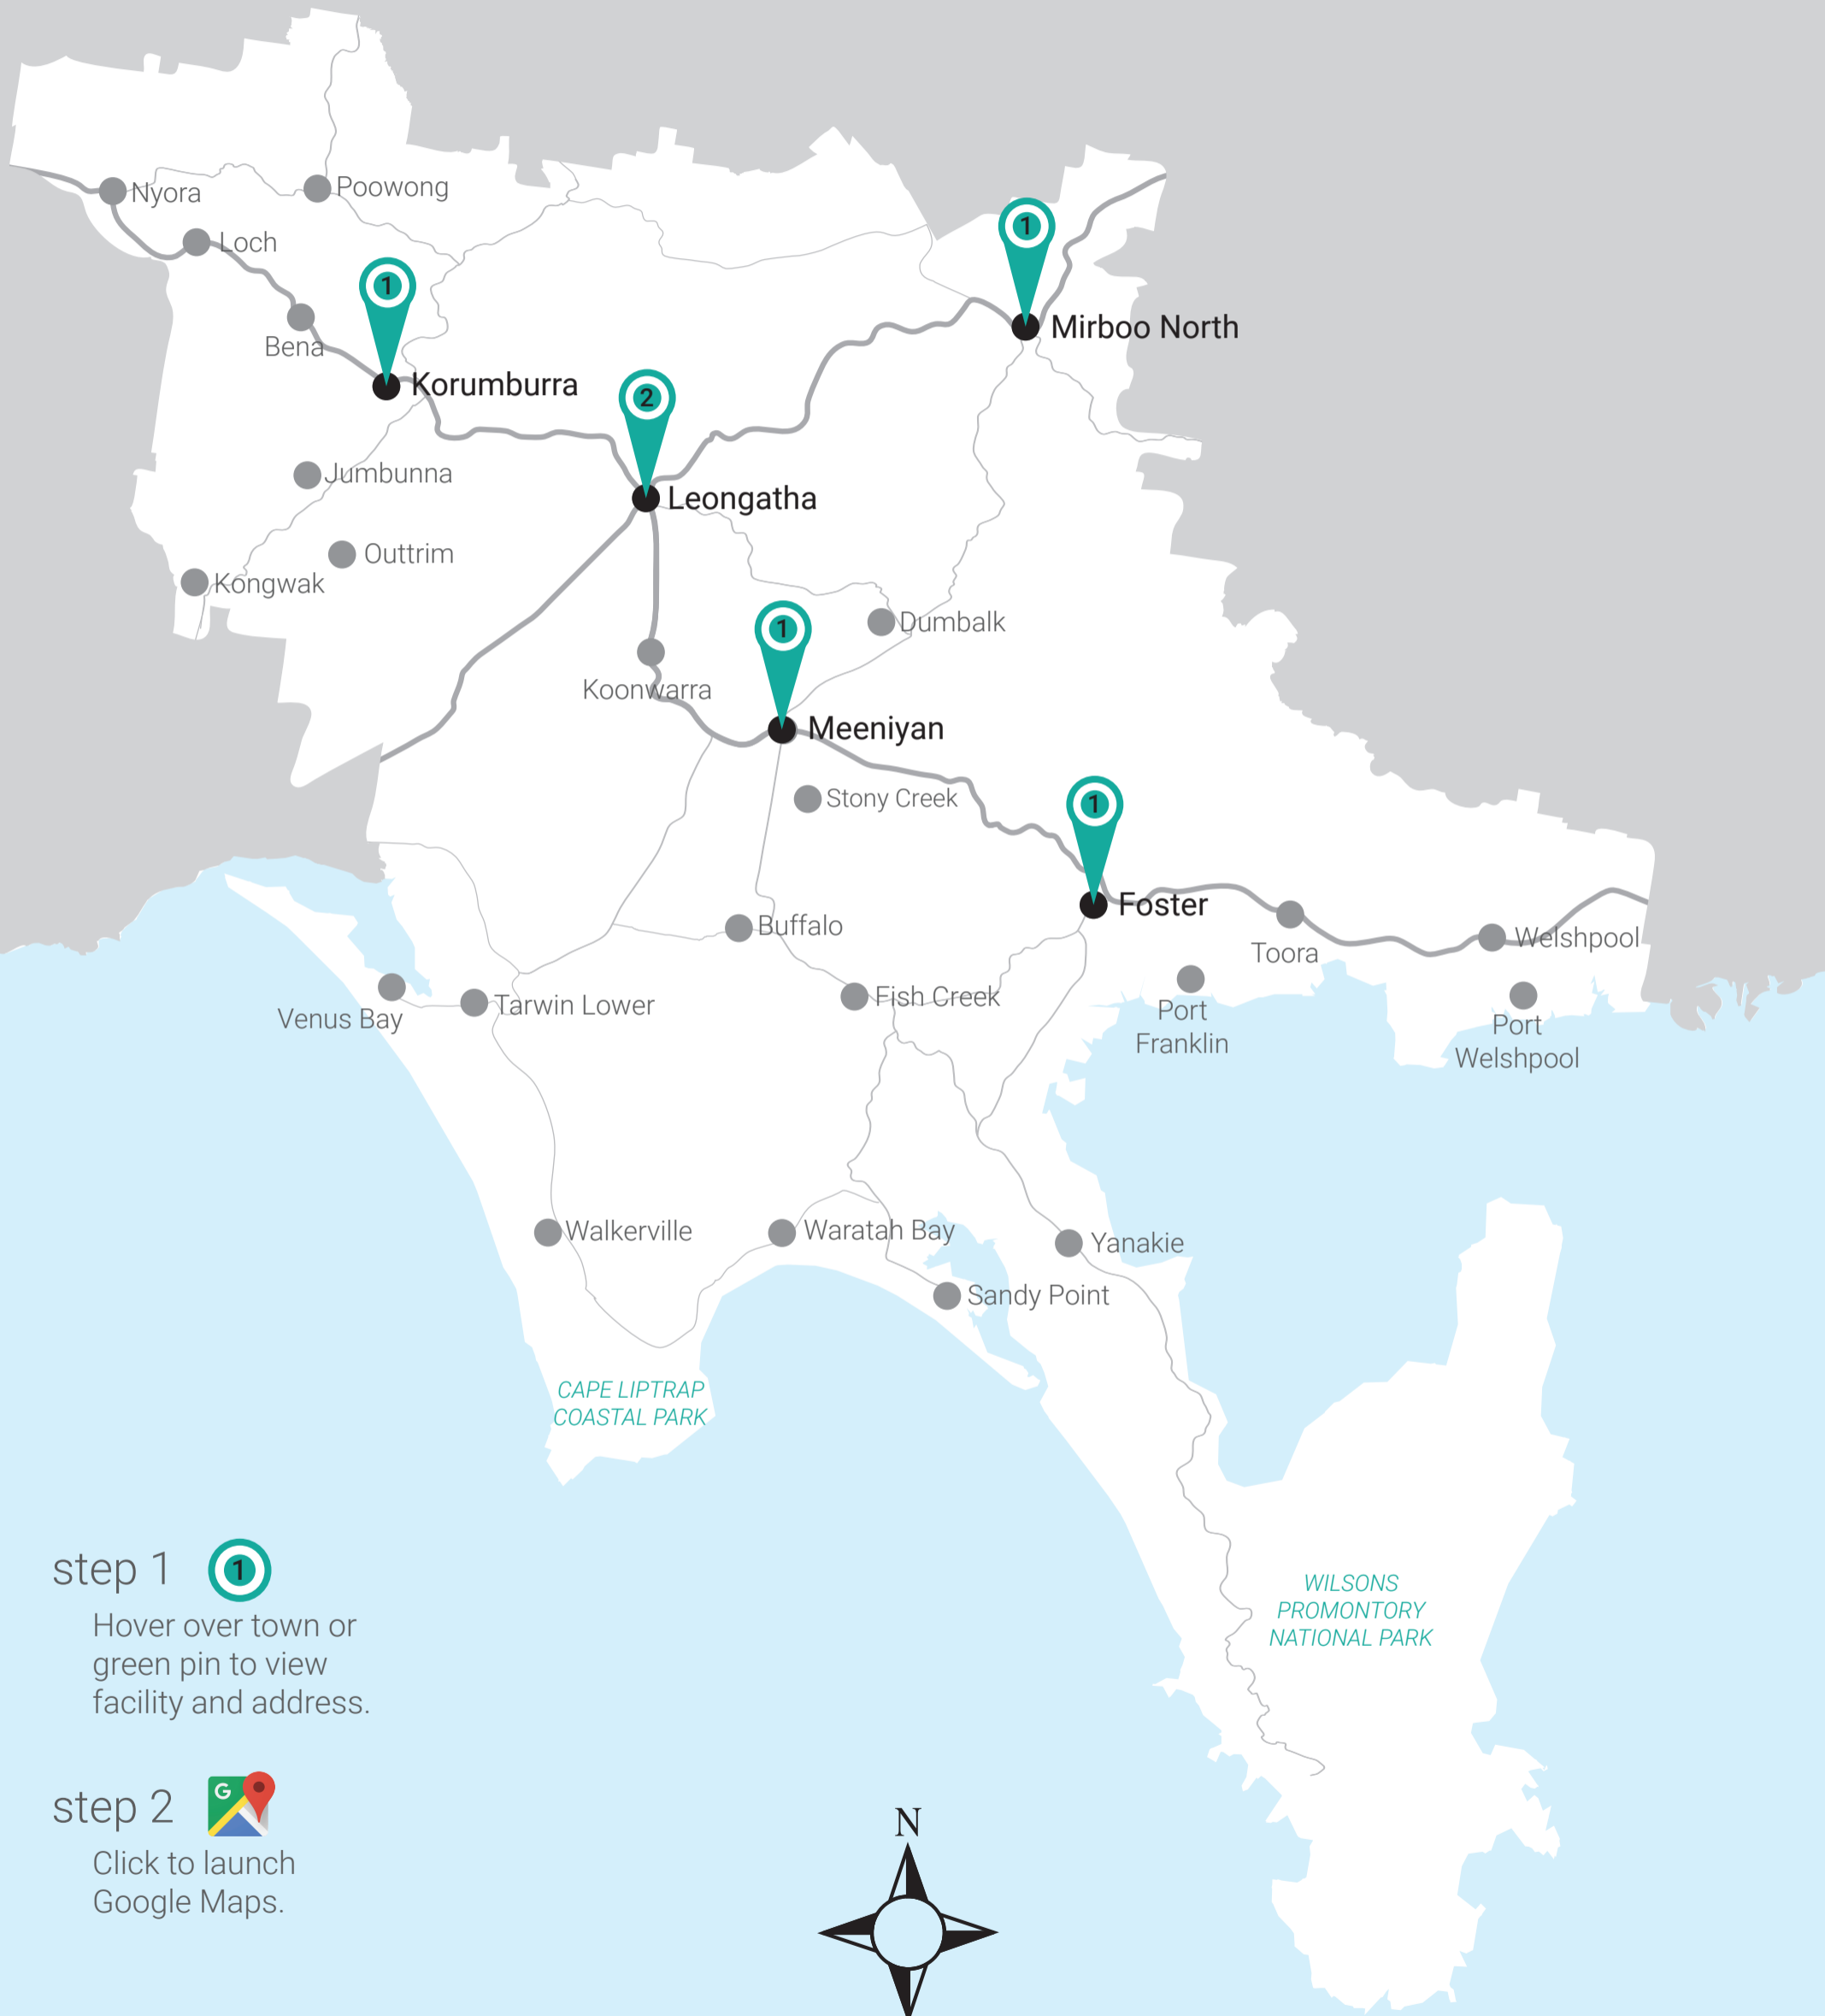

Condom Vending Machine Locations

step 1 
Hover over town or
green pin to view
facility and address.

step 2 
Click to launch
Google Maps.