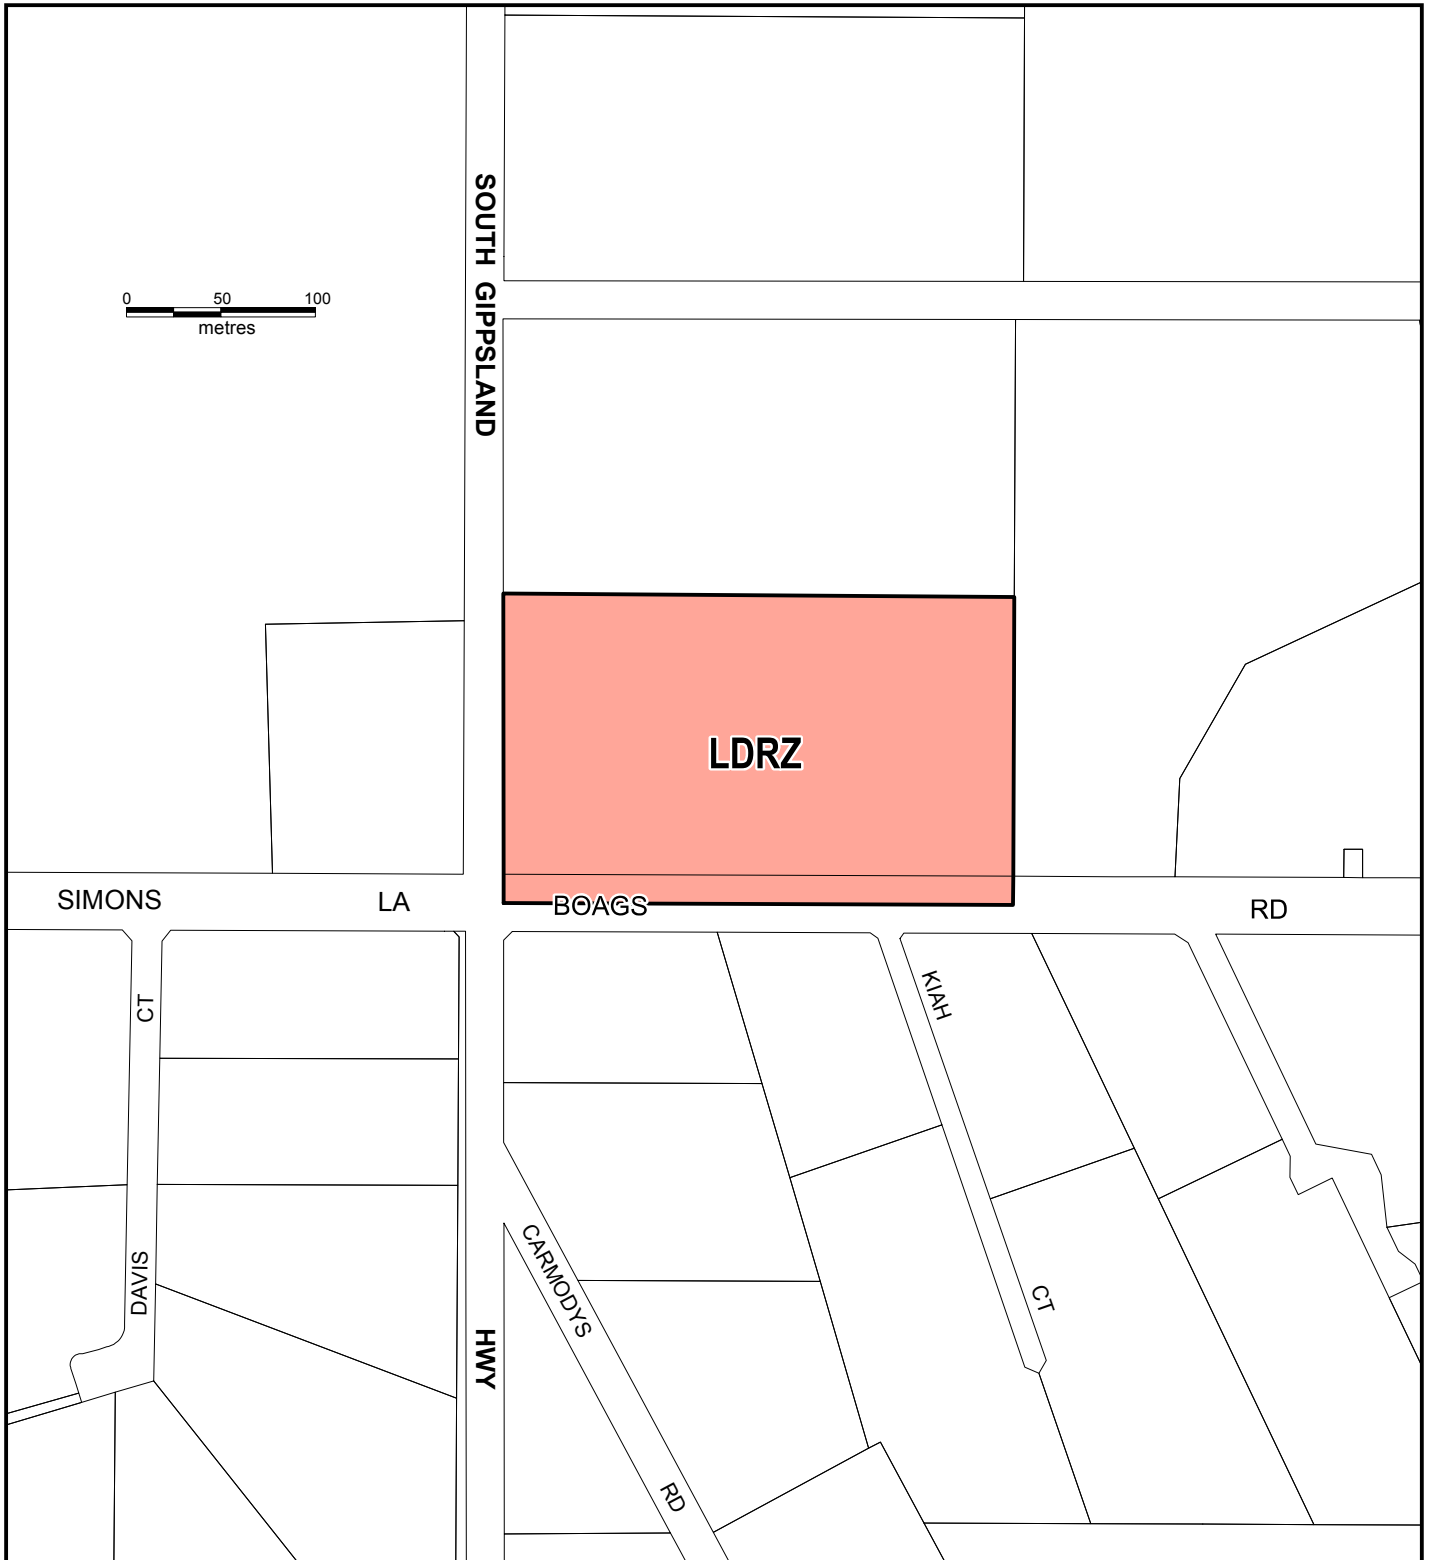

SOUTH GIPPSLAND PLANNING SCHEME

LOCAL PROVISION

Part of Planning Scheme Map 16

LEGEND

LDRZ LOW DENSITY RESIDENTIAL ZONE

AMENDMENT C88