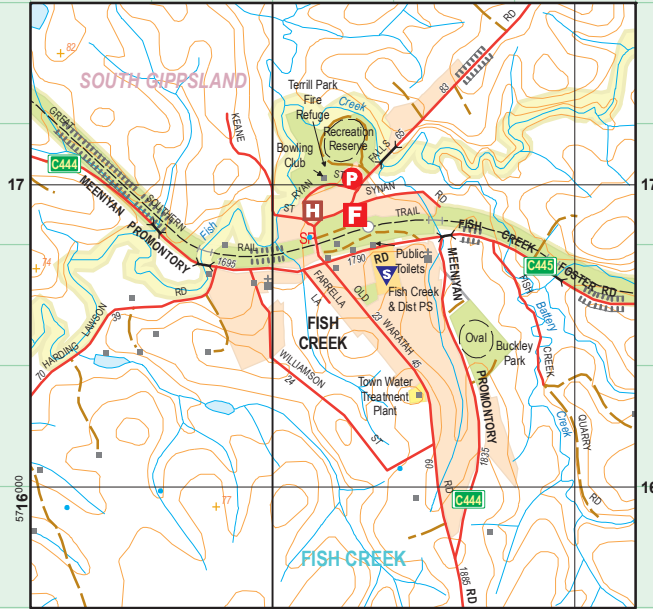

8

9

10

11

12

13

14

15

20

21

STREET INDEX

FALLS RD	E4
FARRELLA LA	E5
FISH CREEK FOSTER RD	F4
FISH CREEK QUARRY RD	G5
HARDING LAWSON RD	C5
KEANE ST	D3
MEENIYAN PROMONTORY RD	C4
MEENIYAN PROMONTORY RD	F5
OLD WARATAH RD	E5
RYAN ST	E4
SYNAN RD	E4
WILLIAMSON ST	E5