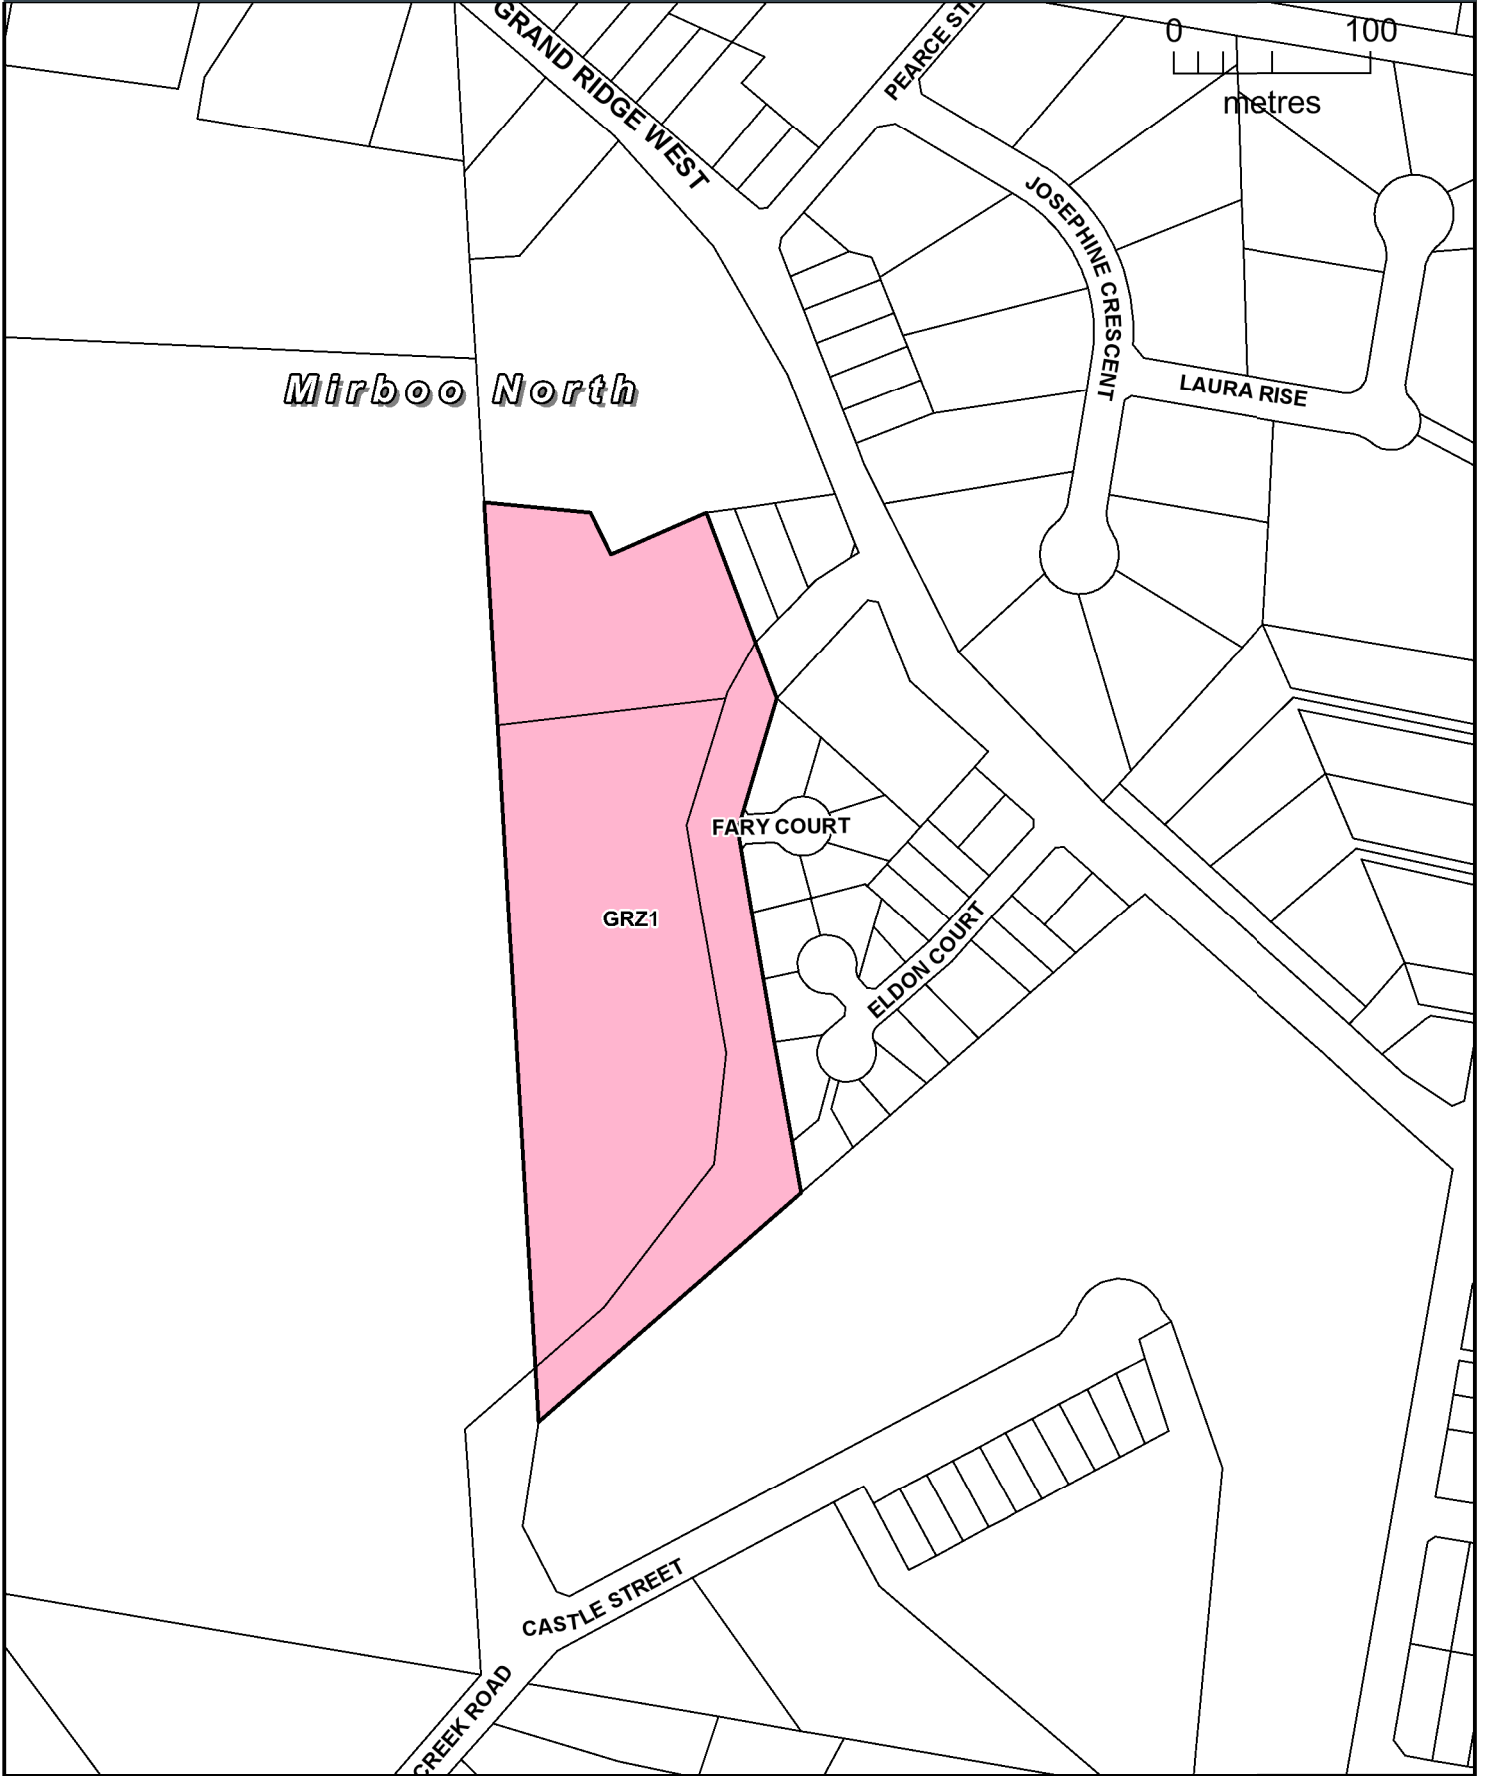

SOUTH GIPPSLAND PLANNING SCHEME

LEGEND

Part of Planning Scheme Map 9

GRZ1 GENERAL RESIDENTIAL ZONE - SCHEDULE 1

AMENDMENT C103