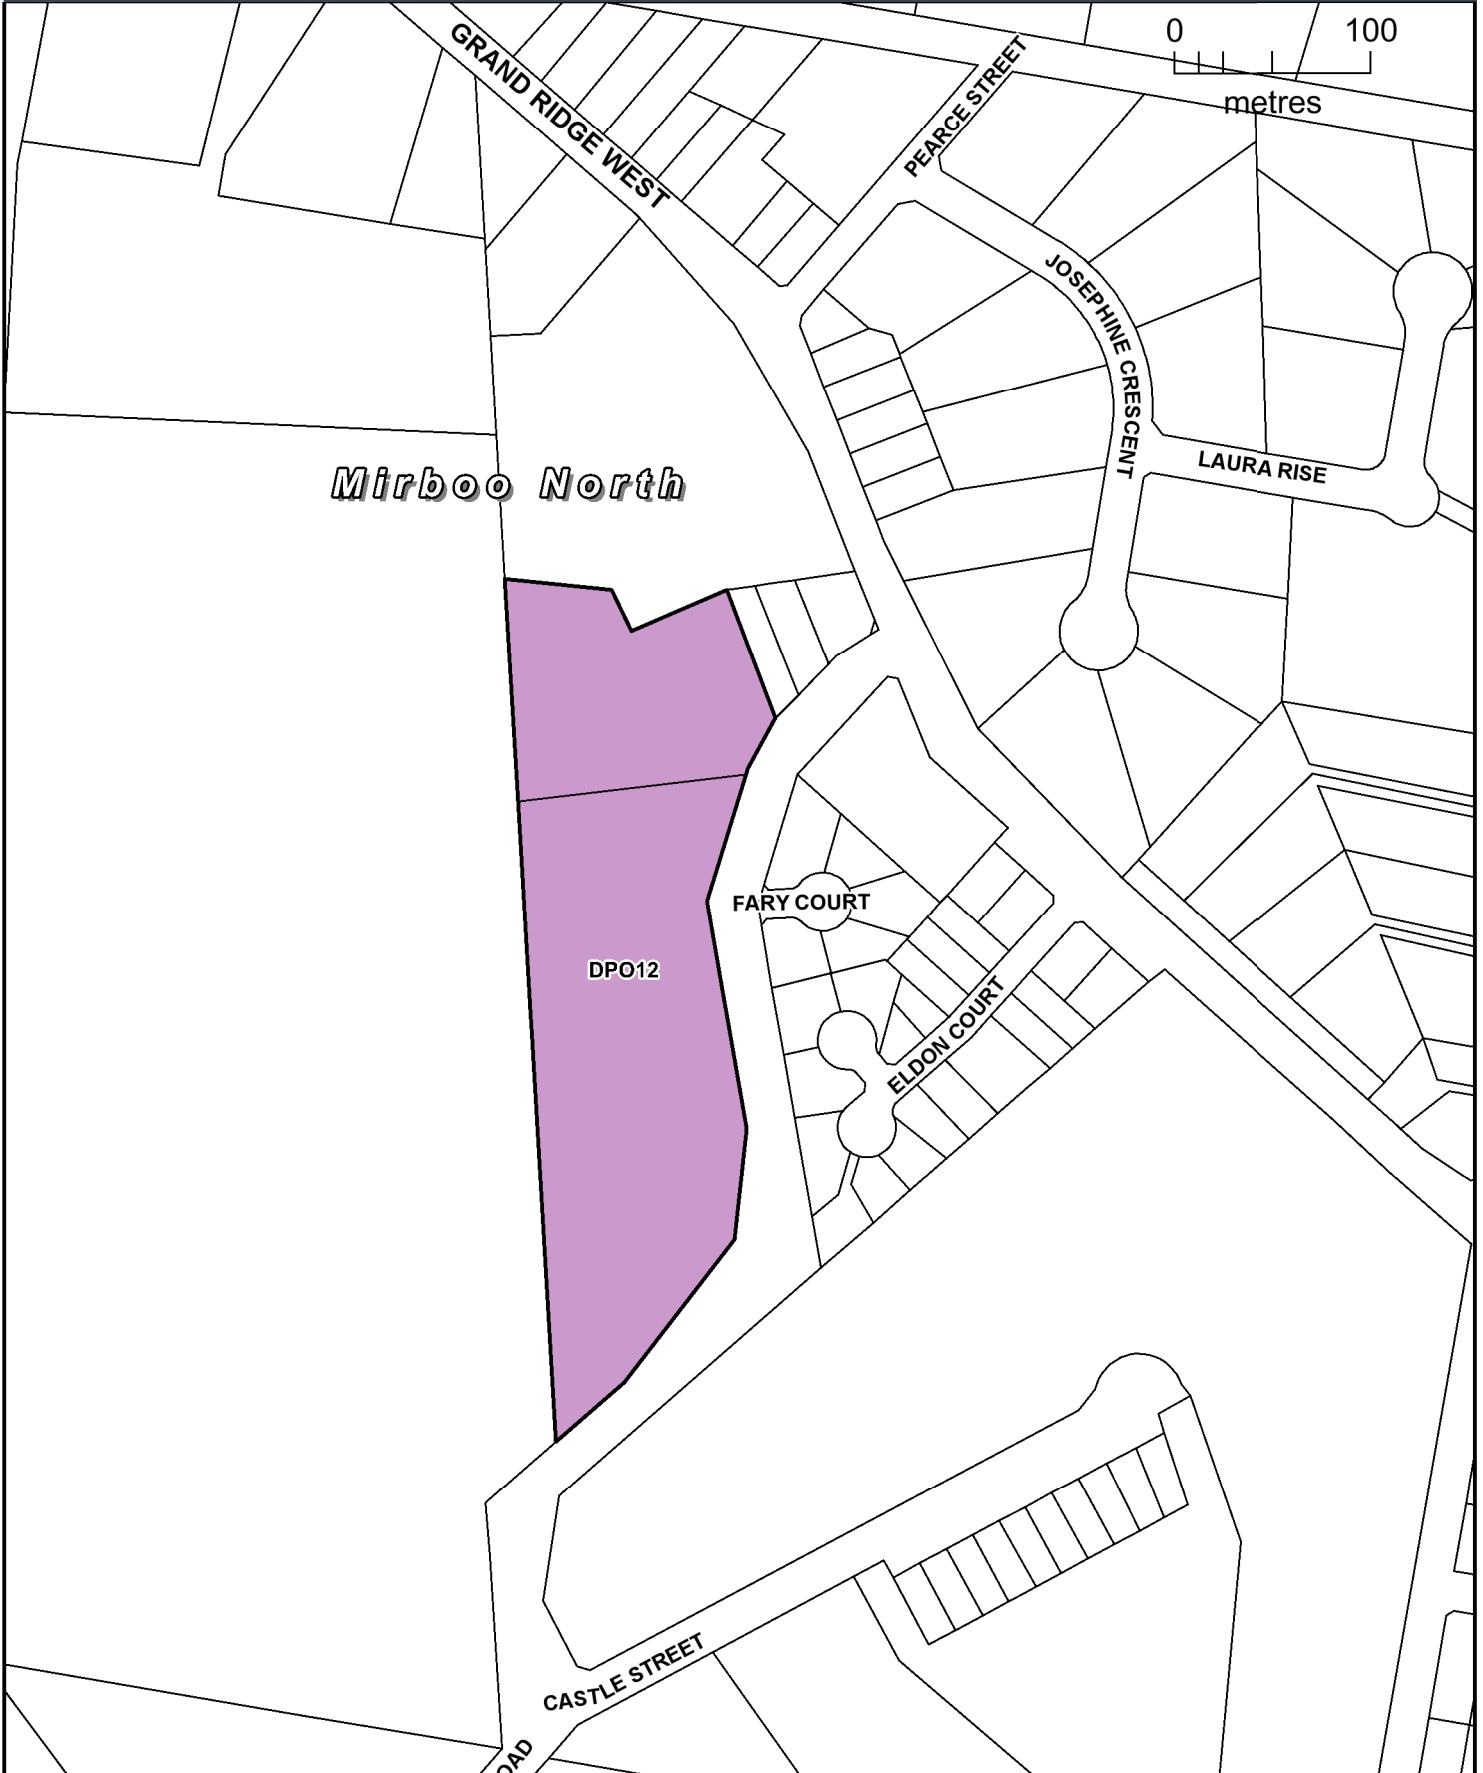

SOUTH GIPPSLAND PLANNING SCHEME

LEGEND

Part of Planning Scheme Map 9DPO

DPO12 DEVELOPMENT PLAN OVERLAY - SCHEDULE 12

AMENDMENT C103