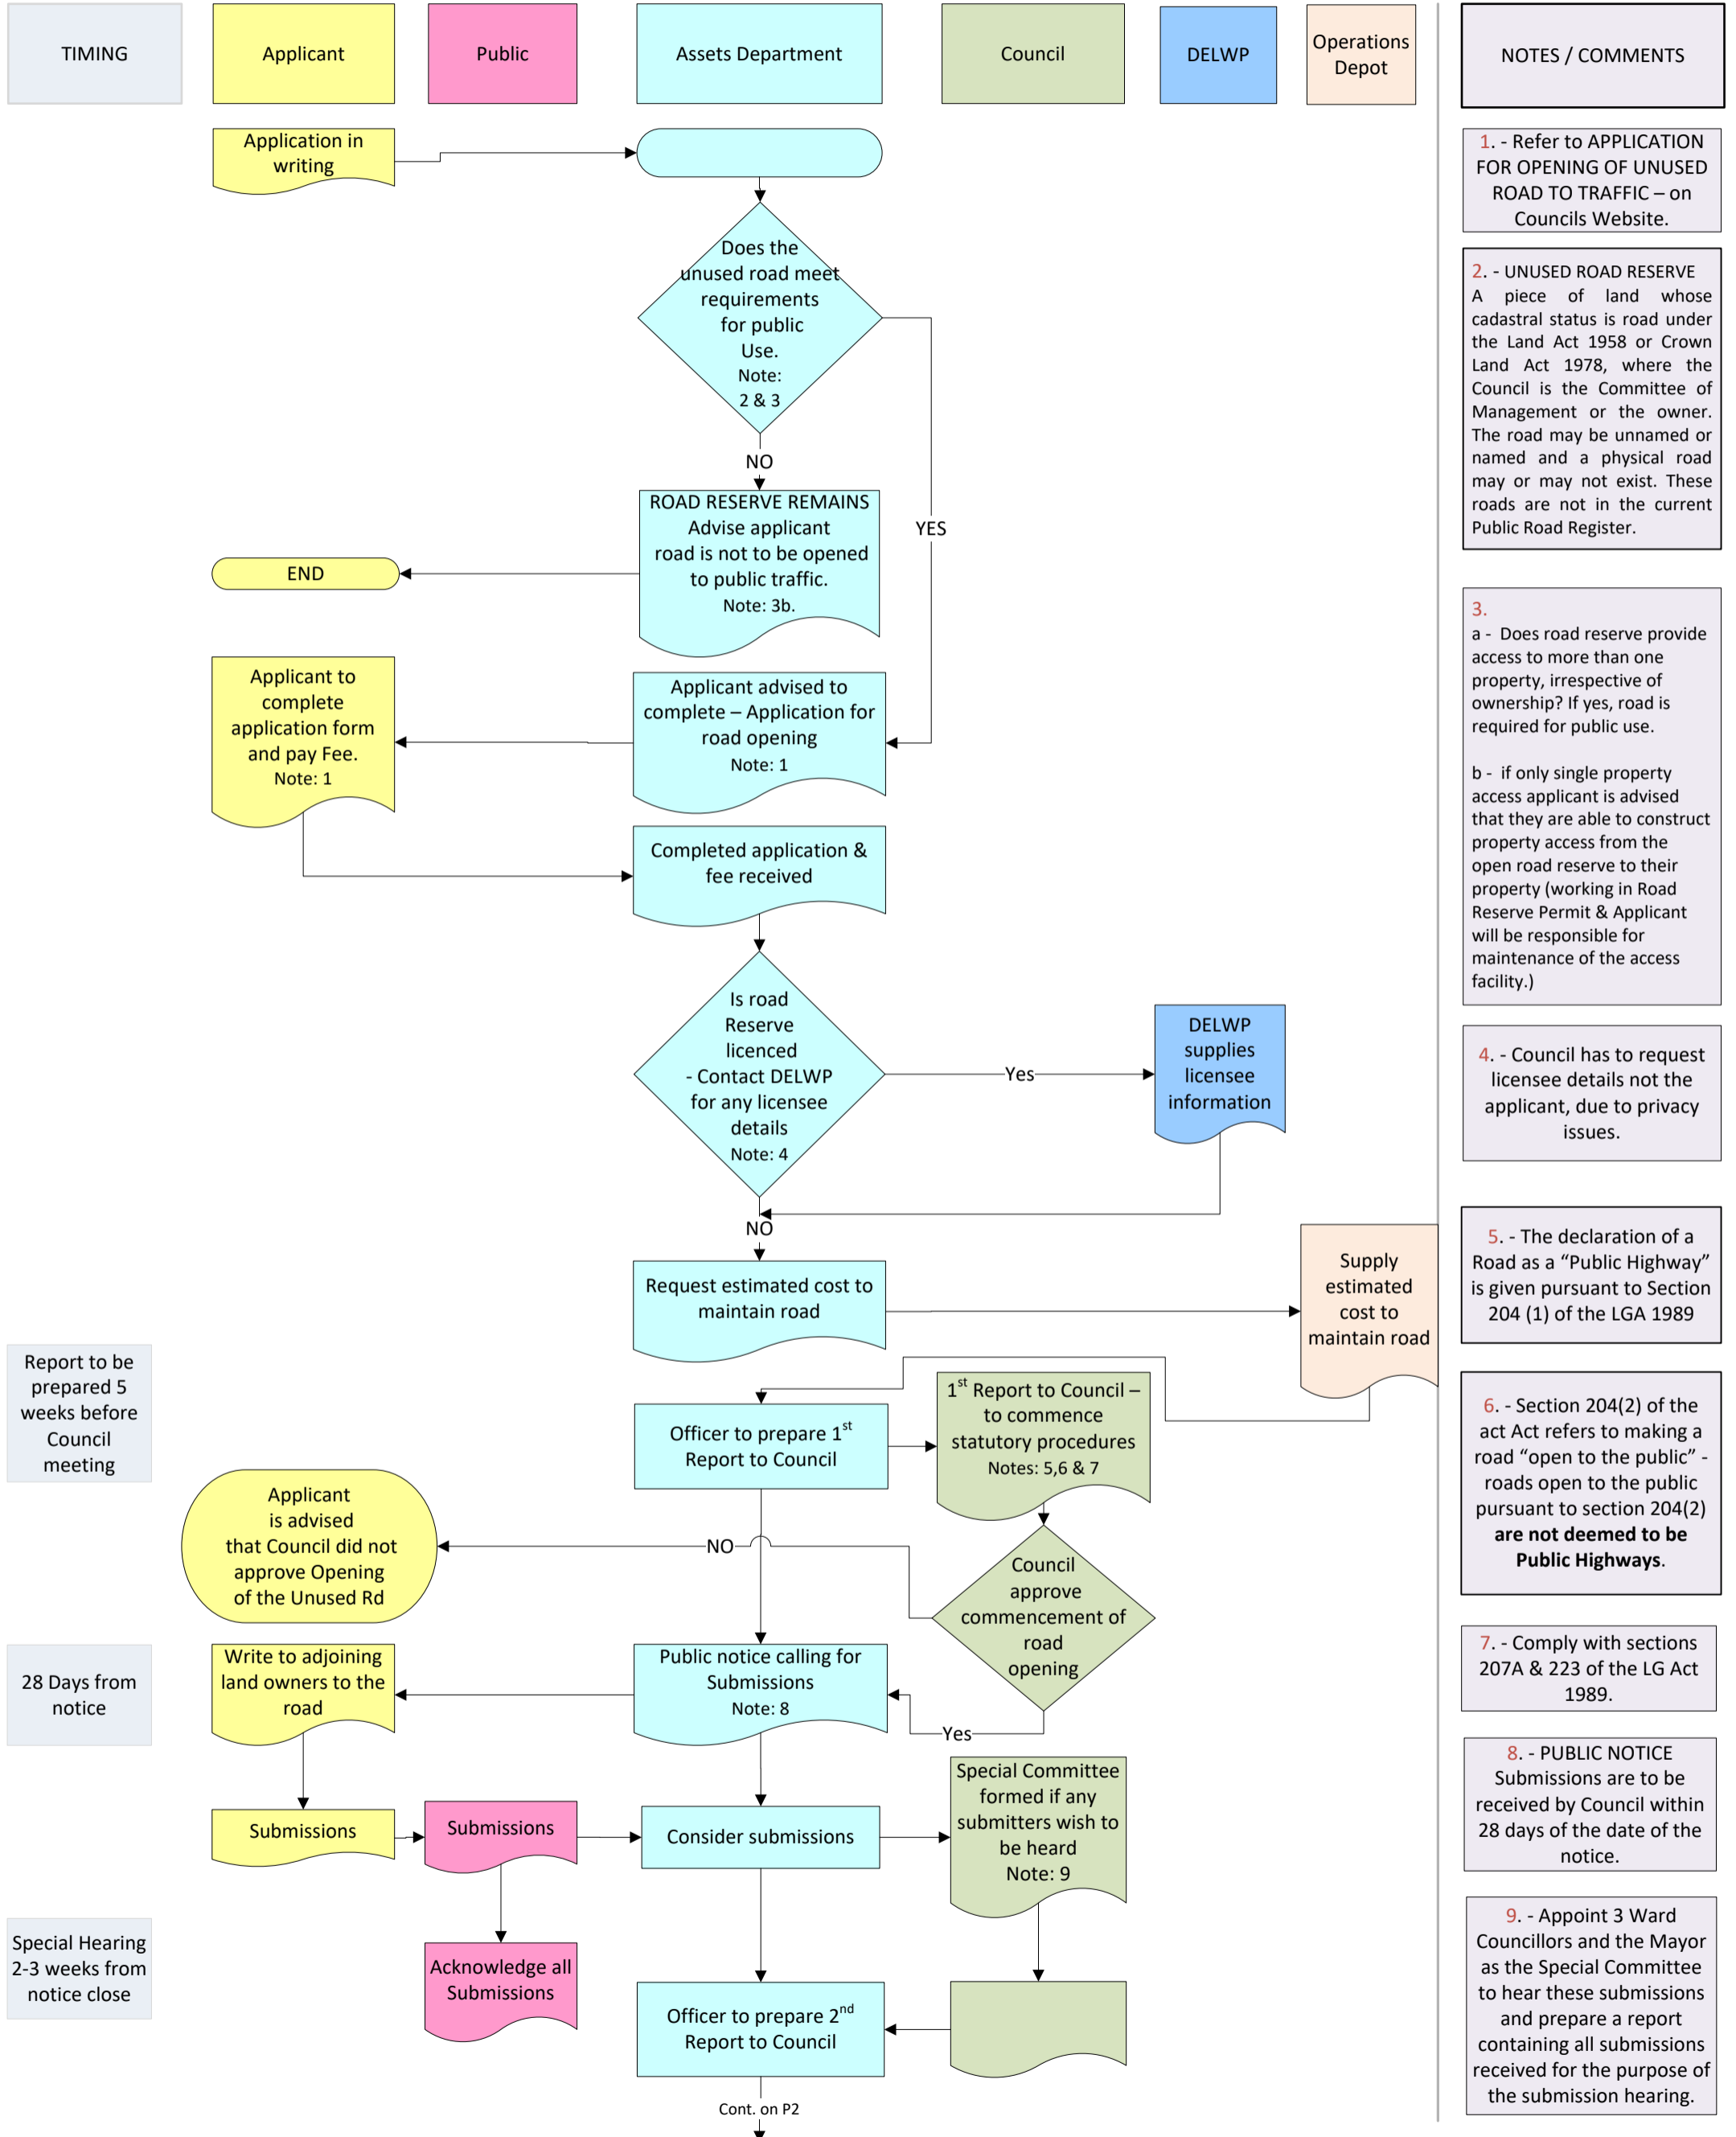

ROAD OPENING TO TRAFFIC

INTENT: To provide legal vehicle access to property

TRIM
D4034215

ROAD OPENING TO TRAFFIC

INTENT: To provide legal vehicle access to property

TRIM
D4034215