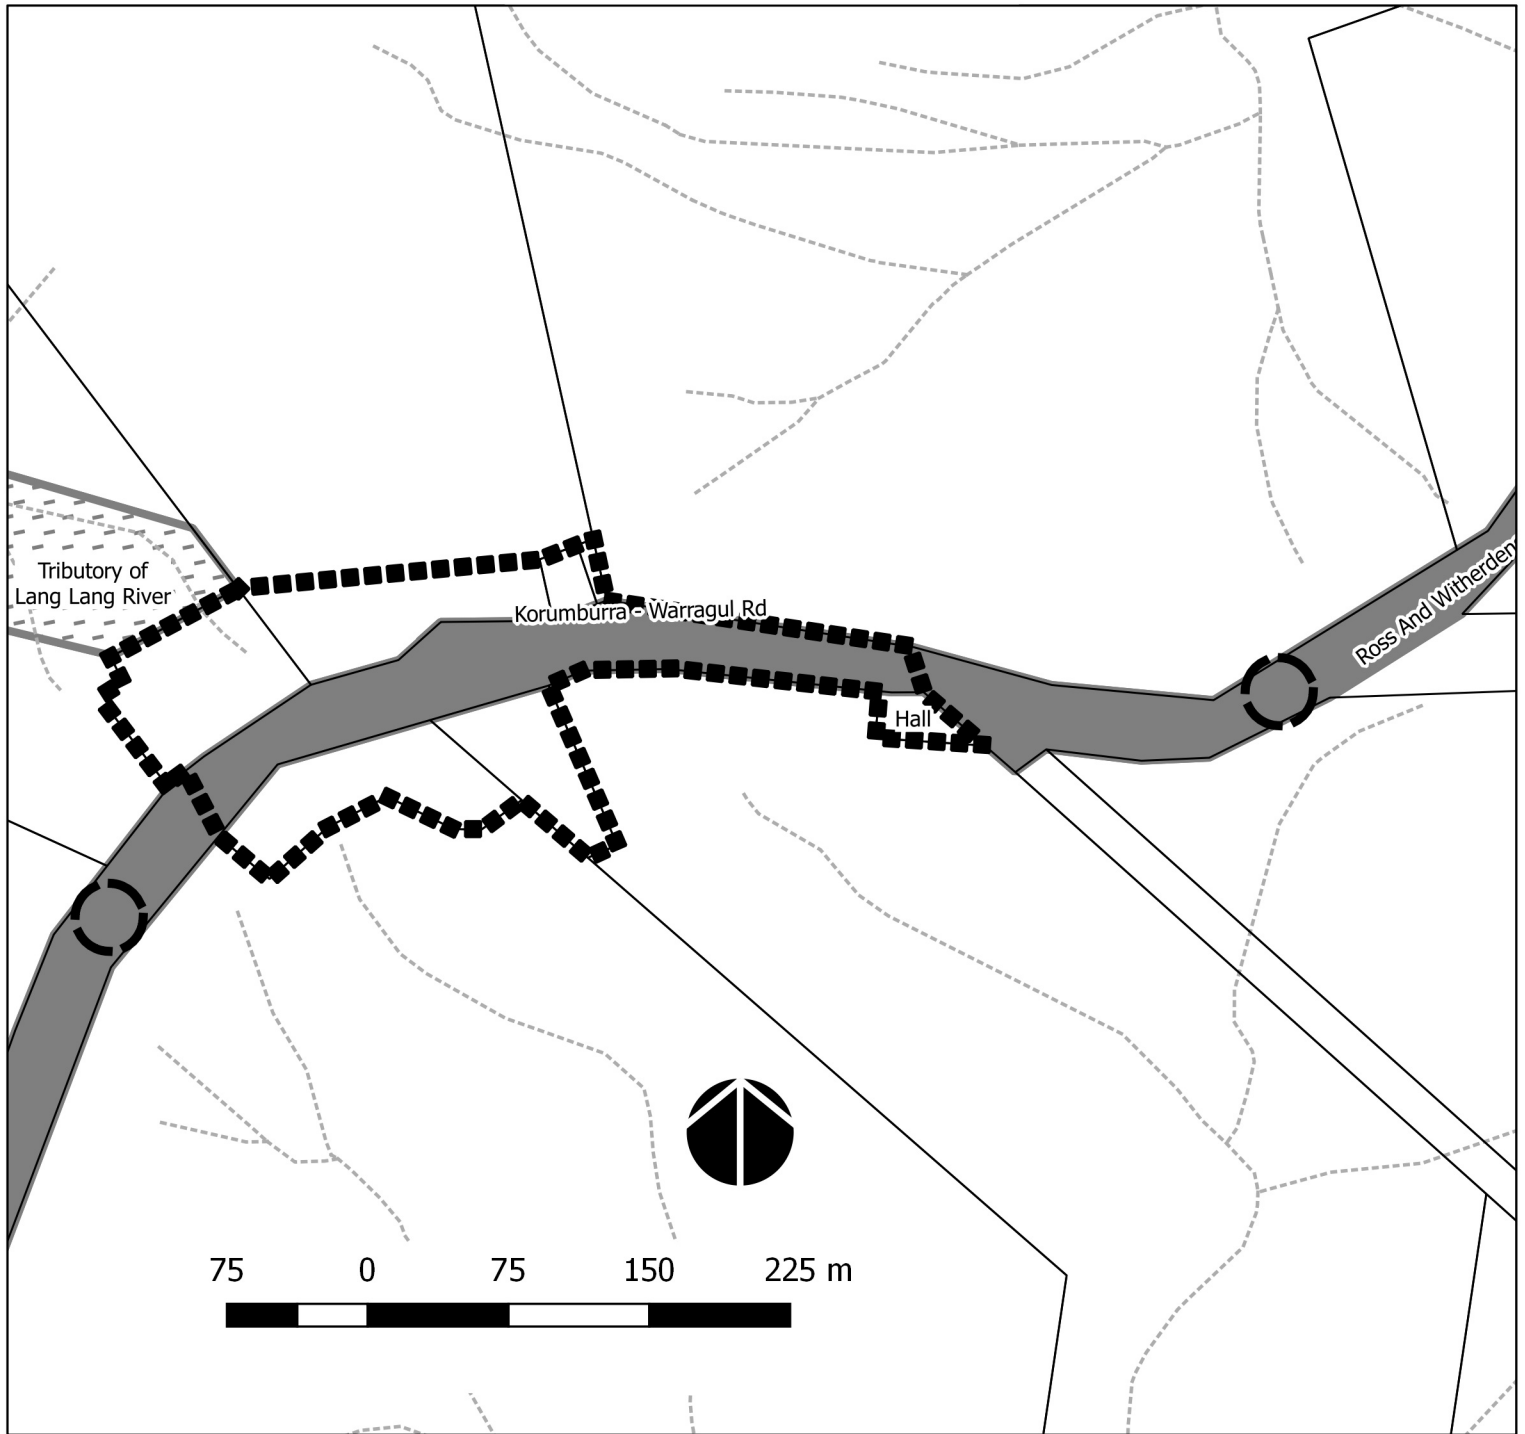

Strzelecki Framework Plan

Legend

- | | | | |
|---|---------------------|---|-------------------|
|  | Settlement Boundary |  | Public zoned land |
|  | Settlement Gateway |  | Major route |
|  | Rural zoned land |  | Watercourse |