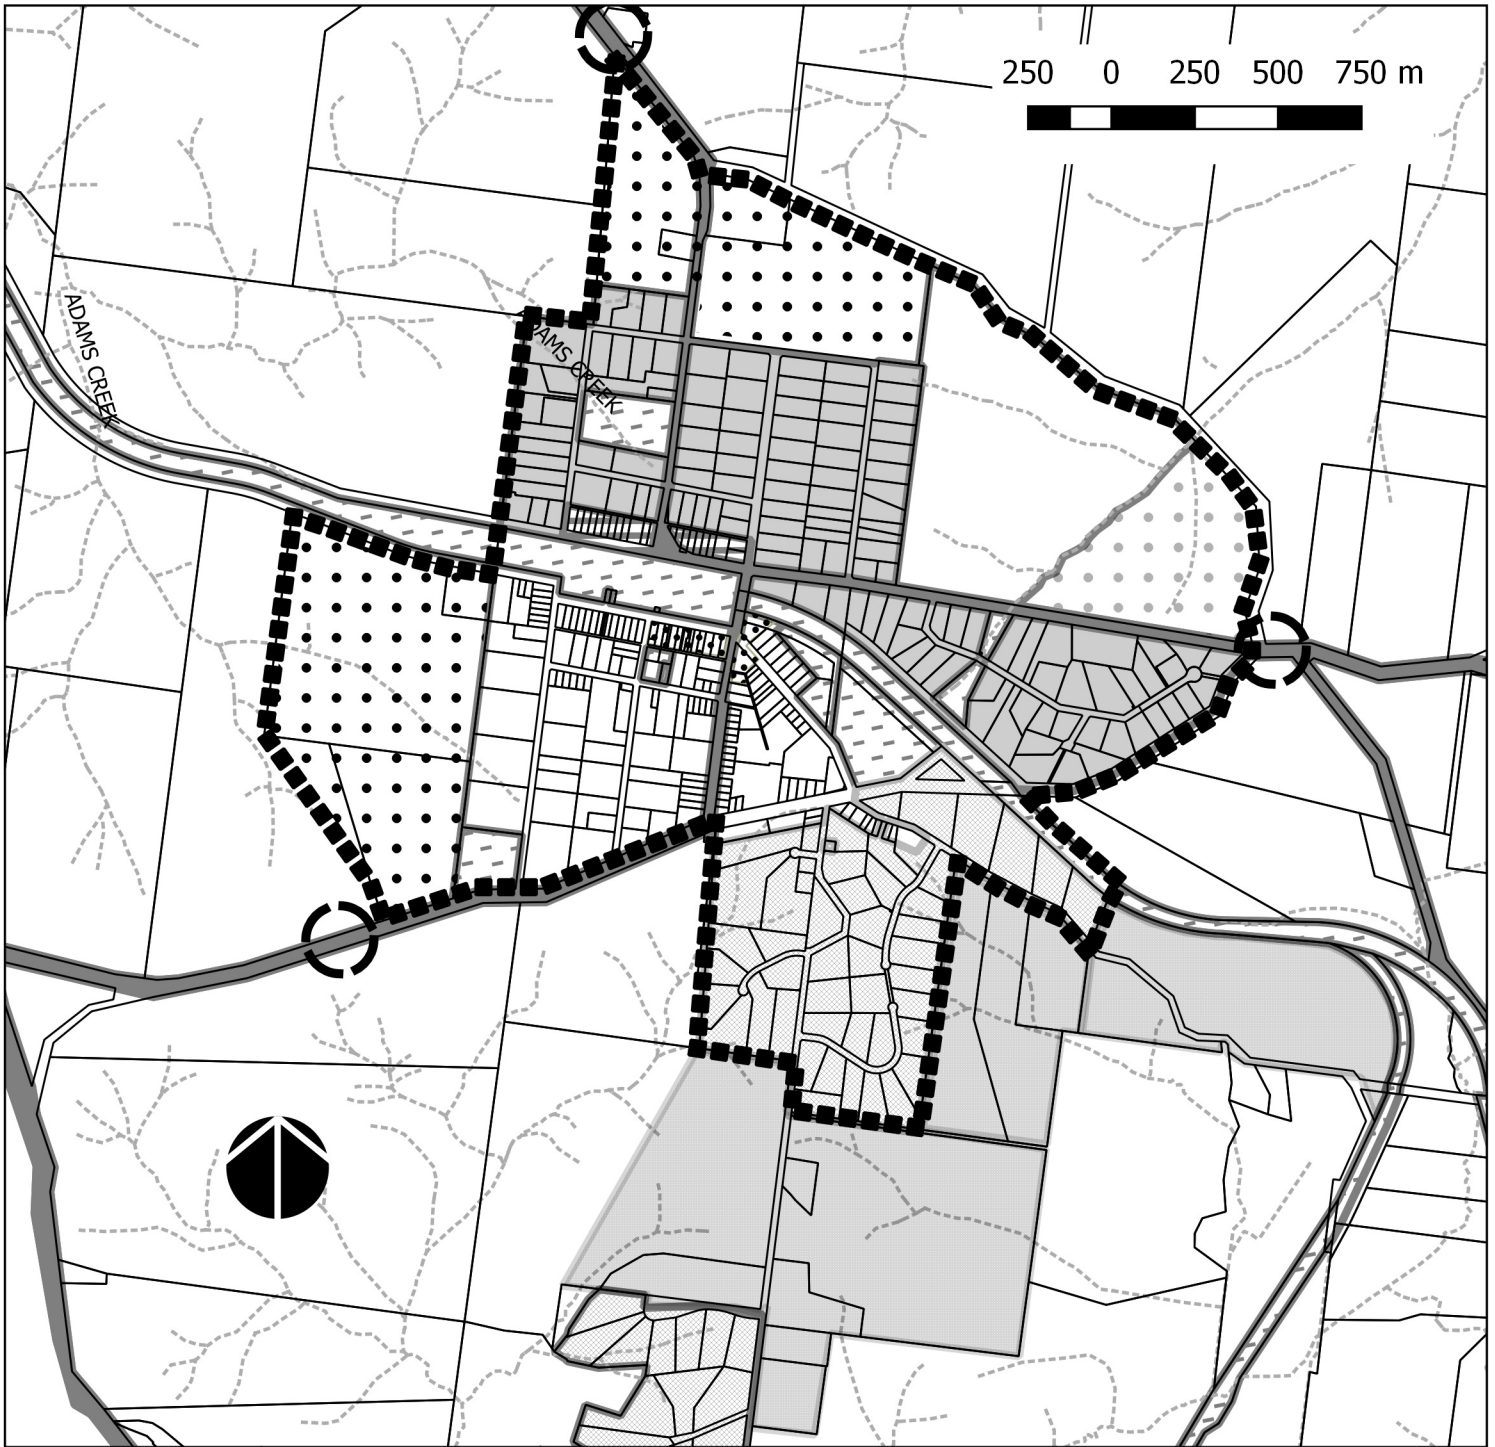

Nyora Framework Plan

Legend

- | | | |
|---|---|--|
|  Settlement Boundary |  Residential zoned land |  Future Residential Area |
|  Settlement Gateway |  Industrial zoned land |  Long Term Residential Area |
|  Town Centre |  Public zoned land |  Rural Living - Investigation |
|  Rural zoned land |  Rural Living - Existing |  Watercourse |
| |  Major route | |