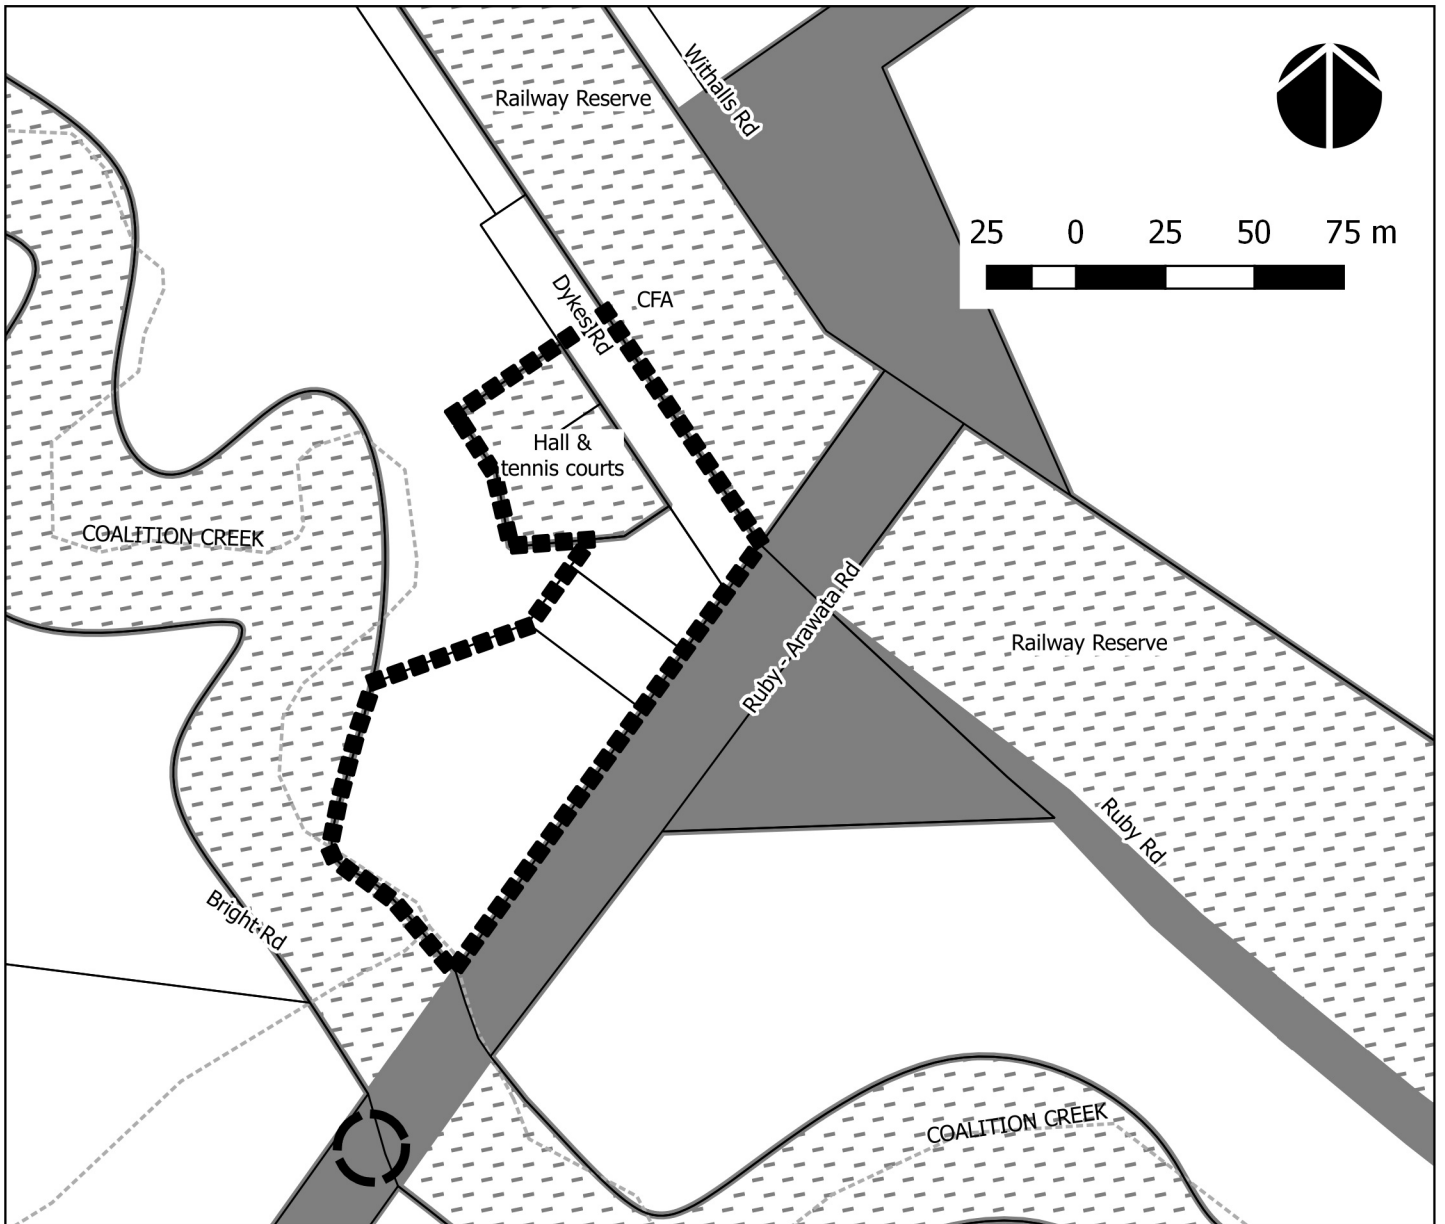

Ruby Framework Plan

Legend

- | | | | |
|---|---------------------|---|-------------------|
|  | Settlement Boundary |  | Public zoned land |
|  | Settlement Gateway |  | Major route |
|  | Rural zoned land |  | Watercourse |