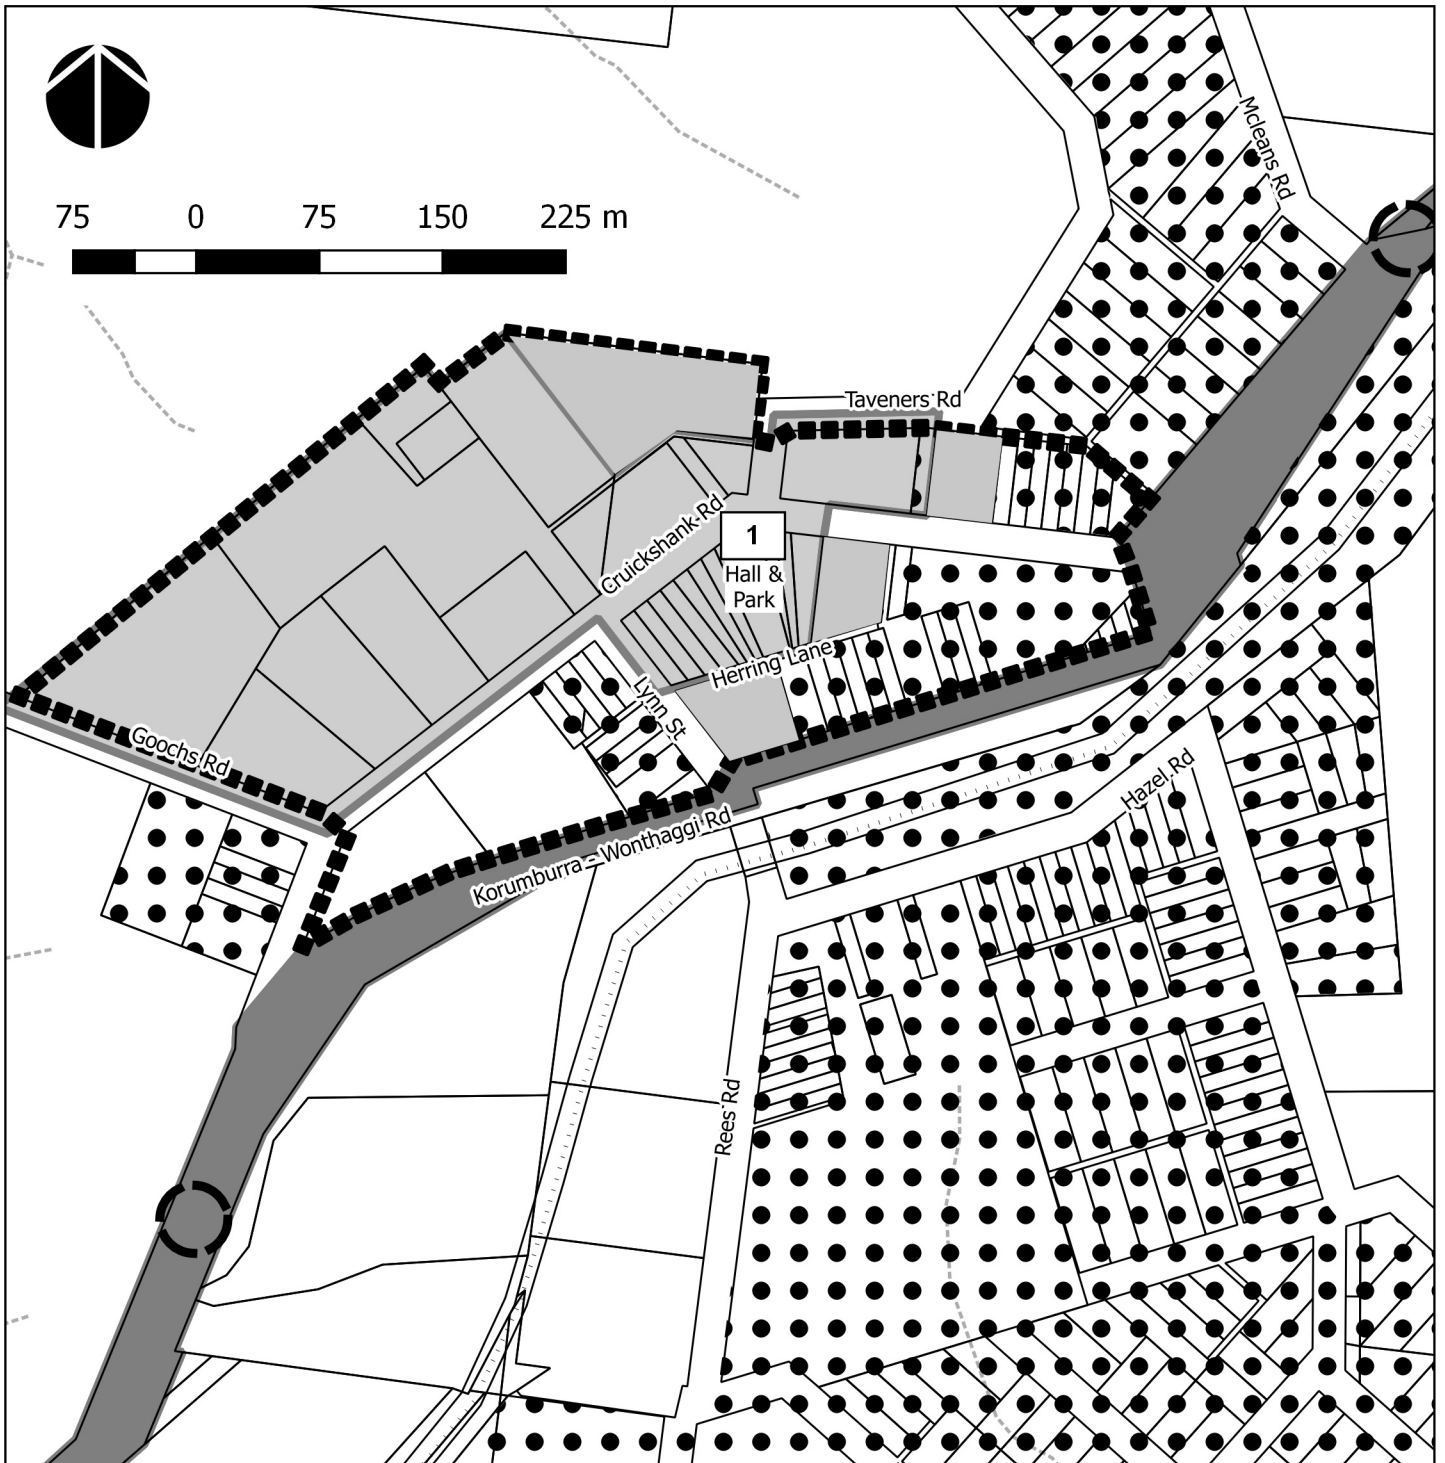

Jumbunna Framework Plan

Legend

- | | | | | | |
|--|---------------------|--|------------------|--|-------------|
|  | Settlement Boundary |  | Restructure Area |  | Major route |
|  | Settlement Gateway |  | Urban zoned land |  | Watercourse |
| | |  | Rural zoned land | SUPPORT TOURISM OPPORTUNITIES | |
| | |  | 1 | Jumbunna Market | |