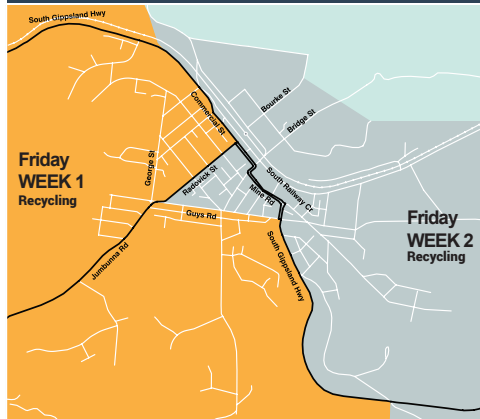

South Gippsland
Shire Council

KORUMBURRA