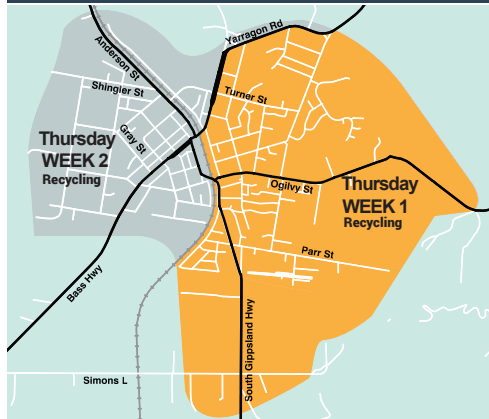

LEONGATHA

What items can go in my bins?

Recycling

- Rigid plastics codes 1 - 7
- Cardboard & paper
- Glass bottles and jars
- Aerosols & tin cans
- Aluminium foil & cans

- No plastic bags, plastic wrap, polystyrene
- No pyrex, crockery or broken glass
- No garbage
- No green waste or food scraps
- No nappies
- No clothing or fabric

Garbage

- Household garbage
- Food scraps
- Wrapped noxious weeds
- Clothing and fabric

- No recyclables
- No green waste
- No chemicals
- No trade waste
- No electronic/electrical items
- No batteries
- No light globes
- No liquids

Green Waste

- Garden prunings
- Grass clippings
- Weeds
- Small logs and raw timber offcuts (up to 10cm in width & 30cm height)
- Leaves

- No household garbage or food scraps
- No bricks, rubble, sand or dirt
- No plastic bags
- No plant pots
- No large logs or stumps
- No treated or painted timber

Hard Waste

Bookings for Council's Annual Hard Waste collection service are taken during July, August and early September with collections undertaken in October. Fees apply. For more information please visit: www.southgippsland.vic.gov.au