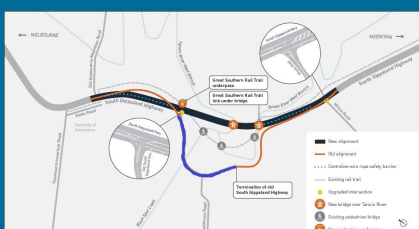

Please contact the Governance team for questions about Council Meetings.

ROAD RENAMING PROPOSAL – KOONWARRA Section – South Gippsland Highway – Koonwarra

- Part of South Gippsland Highway.

As part of Major Road Project Victoria's South Gippsland Highway Upgrade in Koonwarra, a section of the existing South Gippsland Highway will be made redundant due to the new alignment and access will be closed off to through traffic east of Caithness Road. The section of old highway will be retained to allow access for local residents. To allow for the transfer of the road from arterial road to municipal road, a new name must be given to the road.