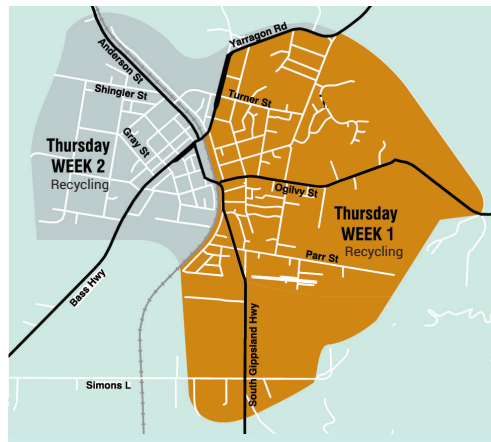

Leongatha

What items can go in my bins?

	Recycling	Garbage	Green Waste
	- Rigid plastics codes 1 - 7. - Cardboard and paper. - Glass bottles and jars. - Aerosols and tin cans. - Aluminium foil and cans.	- Household garbage. - Food scraps. - Wrapped noxious weeds. - Clothing and fabric. - Plastic bags, plastic wrap and polystyrene.	- Garden prunings. - Grass clippings. - Weeds. - Small logs and raw timber off-cuts (up to 10cm in width and 30cm in length). - Leaves.
	- No plastic bags, plastic wrap and polystyrene. - No pyrex, crockery or broken glass. - No garbage. - No green waste or food scraps. - No nappies. - No clothing or fabric. - No electronic / electrical items. - No batteries. - No globes.	- No recyclables. - No green waste. - No chemicals. - No trade waste. - No electronic / electrical items. - No batteries. - No light globes. - No liquids.	- No household garbage or food scraps. - No bricks, rubble, sand or dirt. - No plastic bags. - No plant pots. - No large logs or stumps. - No treated or painted timber.

Hard Waste Collections

Bookings for Council's annual Hard Waste Collection service are taken during July, August and September with collections undertaken in October. Fees apply. For more information, please visit: www.southgippsland.vic.gov.au