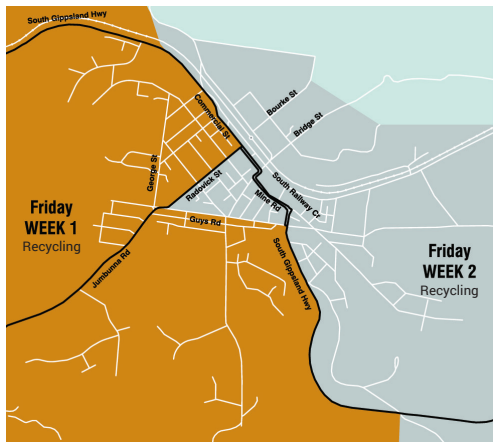

Korumburra