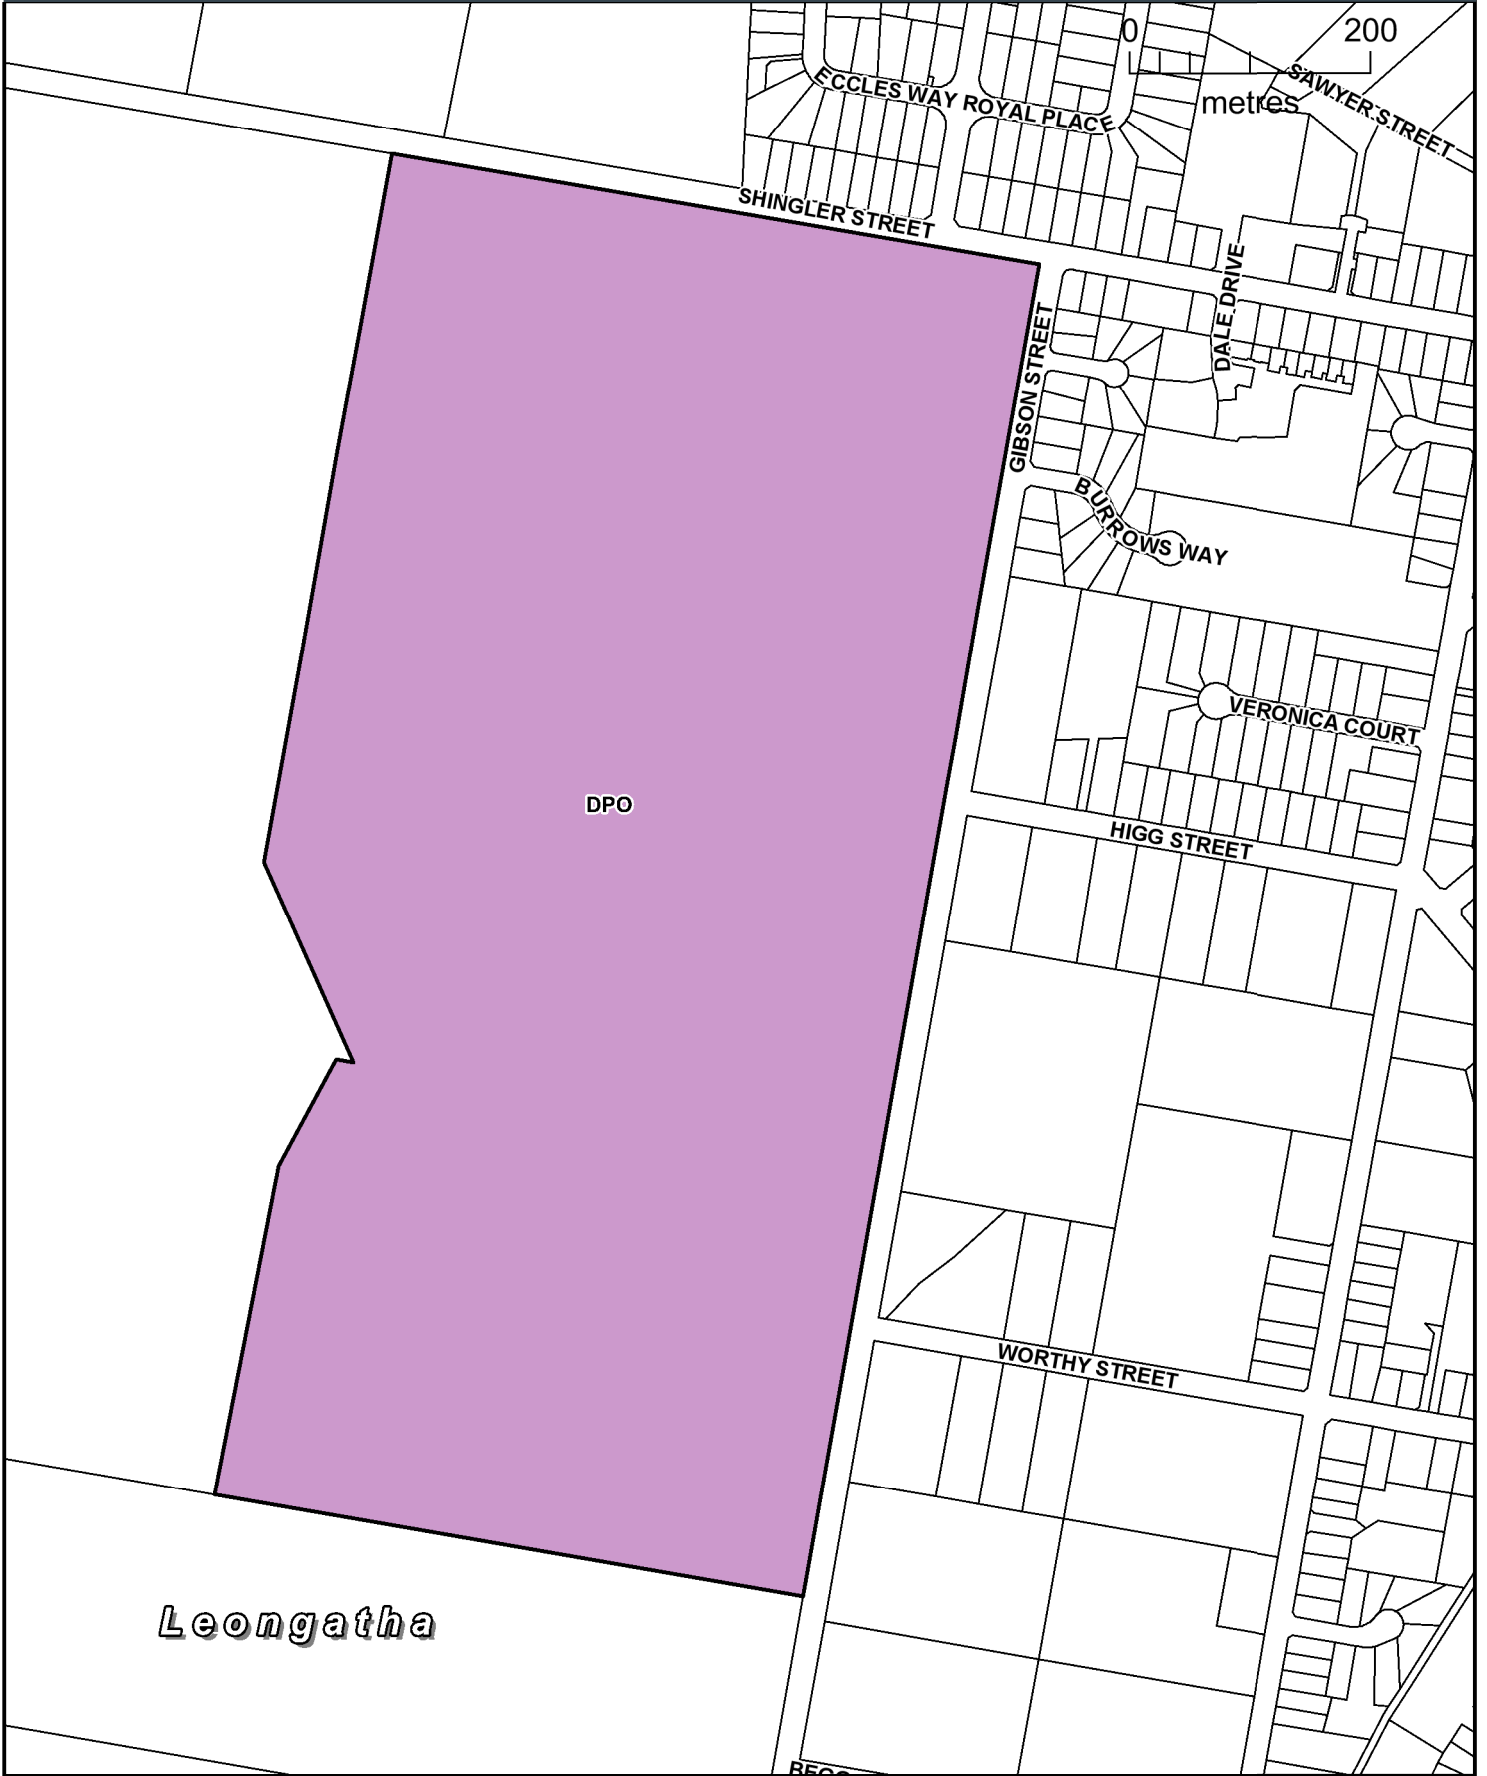

SOUTH GIPPSLAND PLANNING SCHEME

LEGEND

 DPO DEVELOPMENT PLAN OVERLAY

Part of Planning Scheme Map 16DPO

AMENDMENT C65